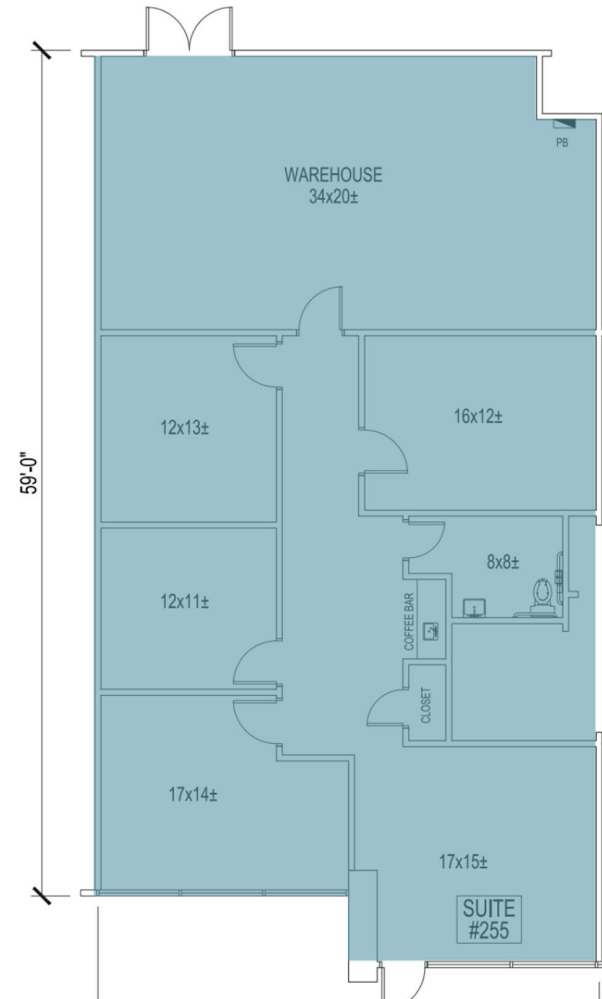

- 2,243 SF Available
- Grade Level Loading
- Professionally Landscaped
- Professional Property Management
- Ample Parking
- Security Lighting
- Access to Major Thoroughfares (I-20)

SUITE 255

BRETT CARLTON