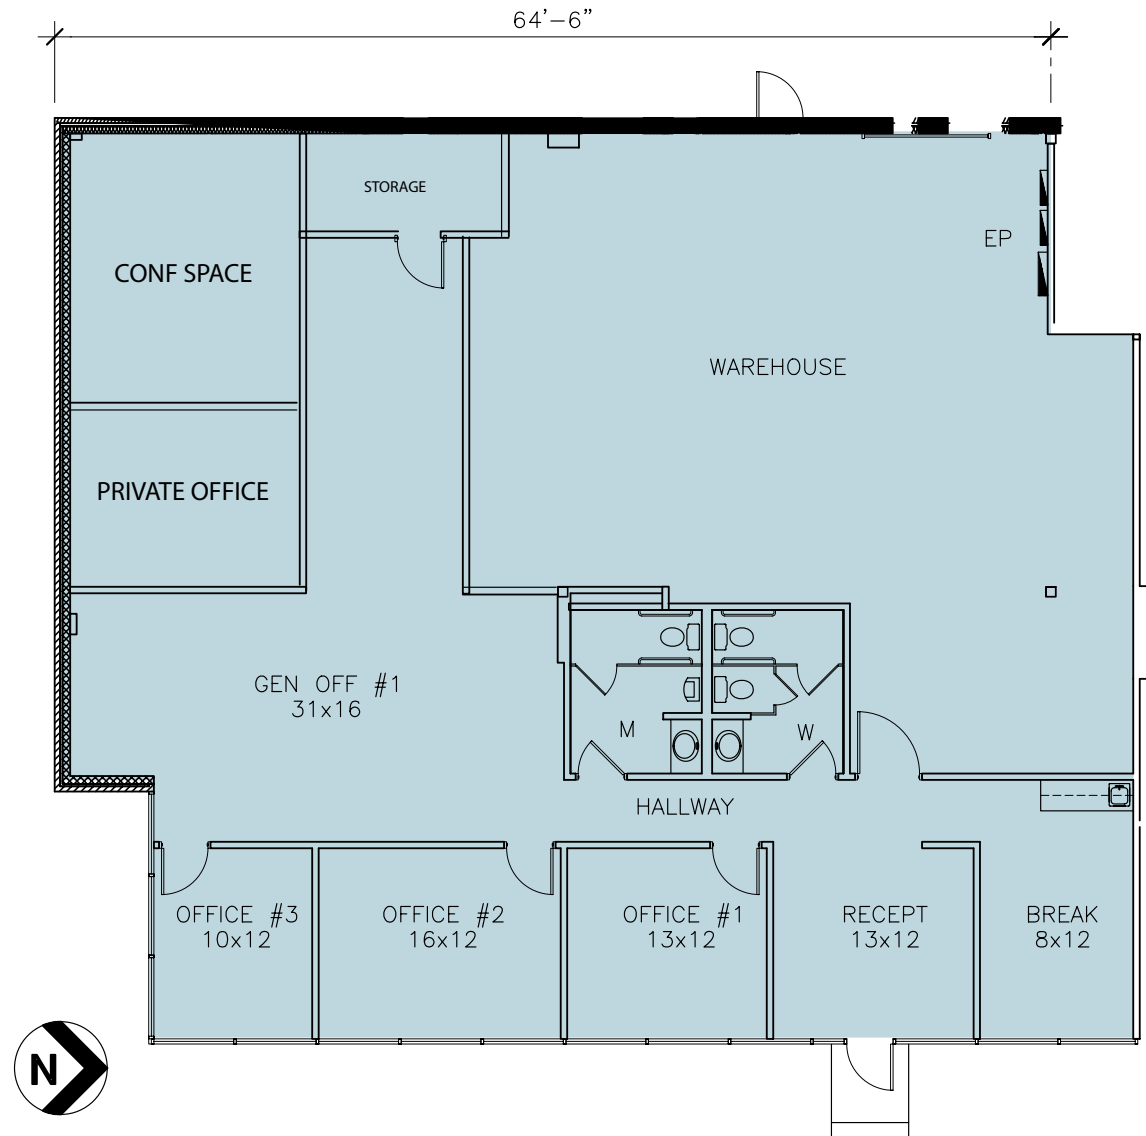

OWNED BY:

FOR LEASE

4300 Beltway Place, Suite 100

ARLINGTON, TEXAS 76018

- 4,599 SF Available
- Professionally Landscaped
  - Professional Property Management
- Ample Parking
- Security Lighting
- Access to Major Thoroughfares (I-20)

BRETT CARLTON

817.502.8128

brett.carlton@streamrealty.com

CHEYENNE MUNGARAY

817.396.5234

cheyenne.mungaray@streamrealty.com