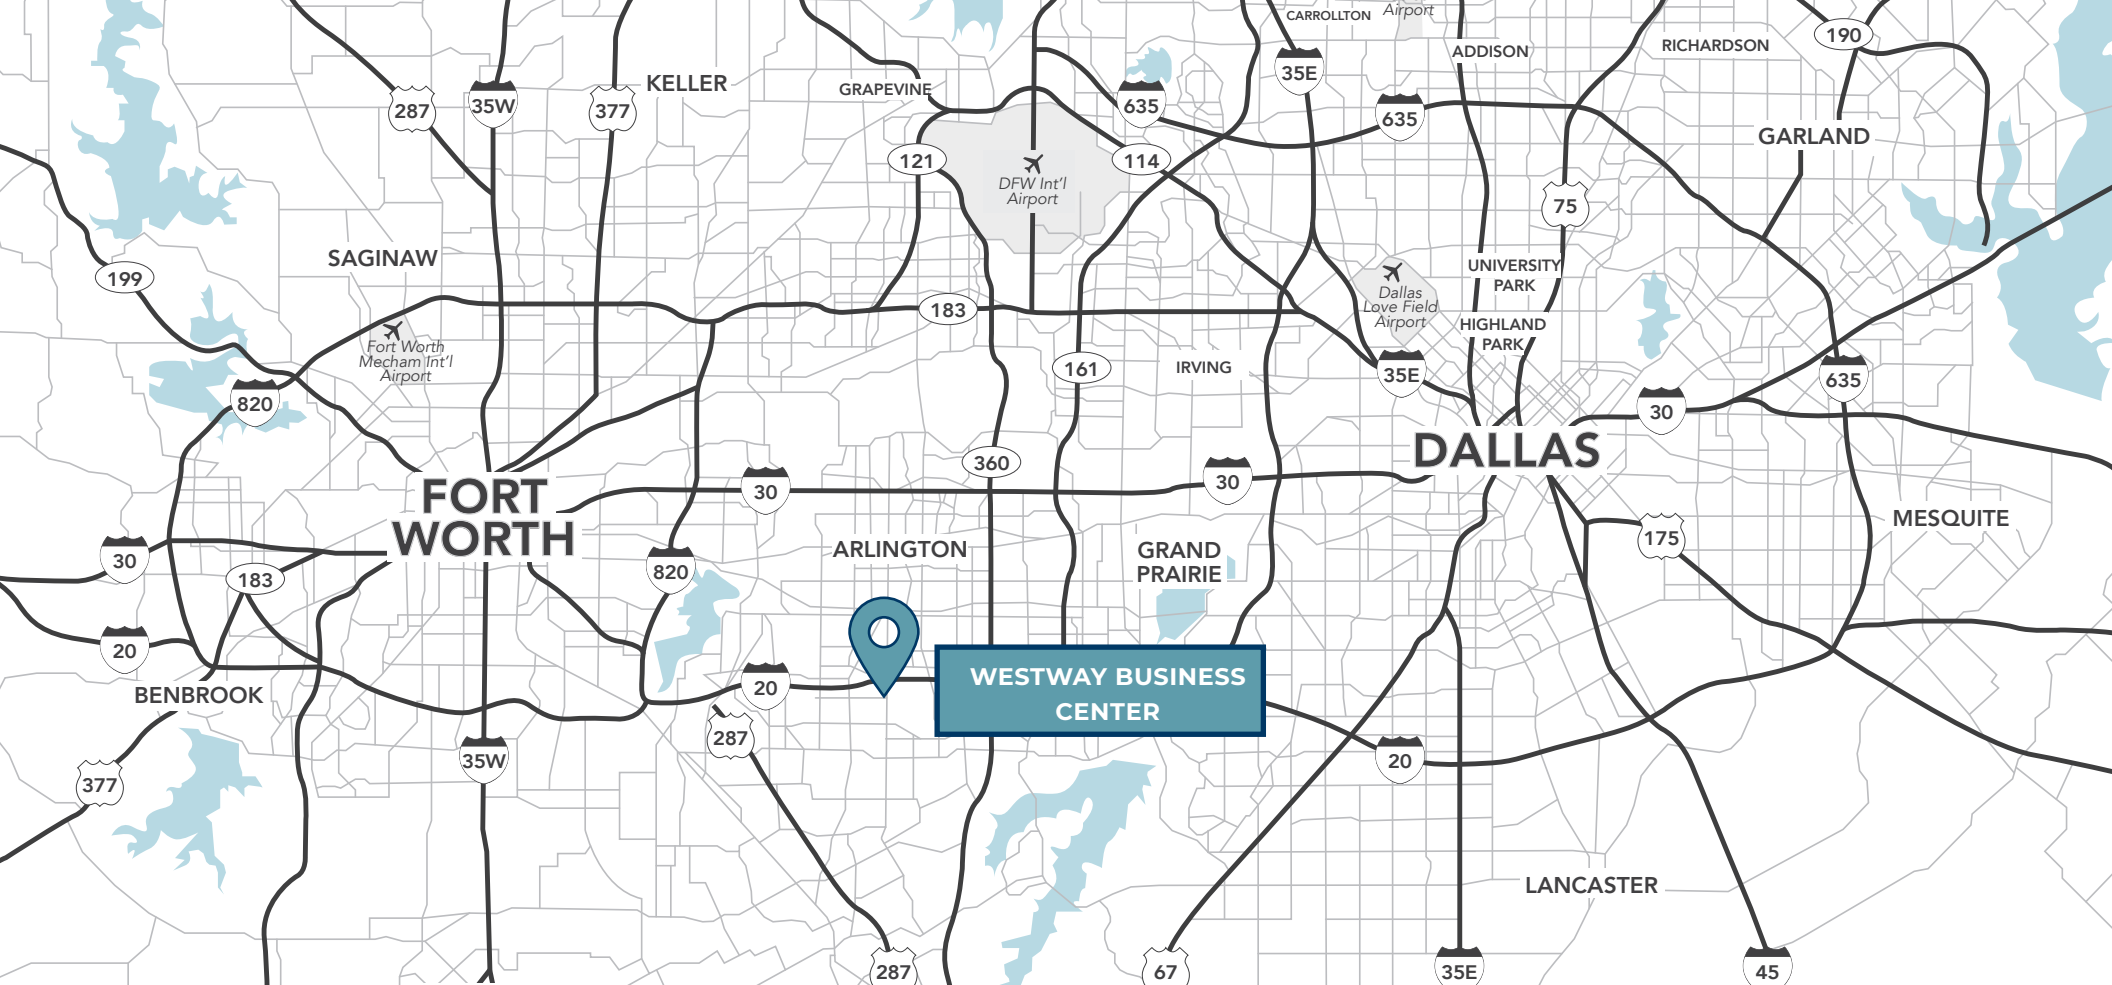

MAJOR CITIES

DOWNTOWN
DALLAS

28 MINUTES

25 MILES

DOWNTOWN
FORT WORTH

19 MINUTES

17 MILES

MAJOR AIRPORTS

DFW
AIRPORT

24 MINUTES

20 MILES

LOVE FIELD
AIRPORT

34 MINUTES

30 MILES

ATTRACTIONS

GLOBE LIFE
FIELD

14 MINUTES

7 MILES

AT&T
STADIUM

13 MINUTES

6 MILES

BRETT CARLTON

817.502.8128

brett.carlton@streamrealty.com

CHEYENNE MUNGARAY

817.396.5234

cheyenne.mungaray@streamrealty.com

STREAM®