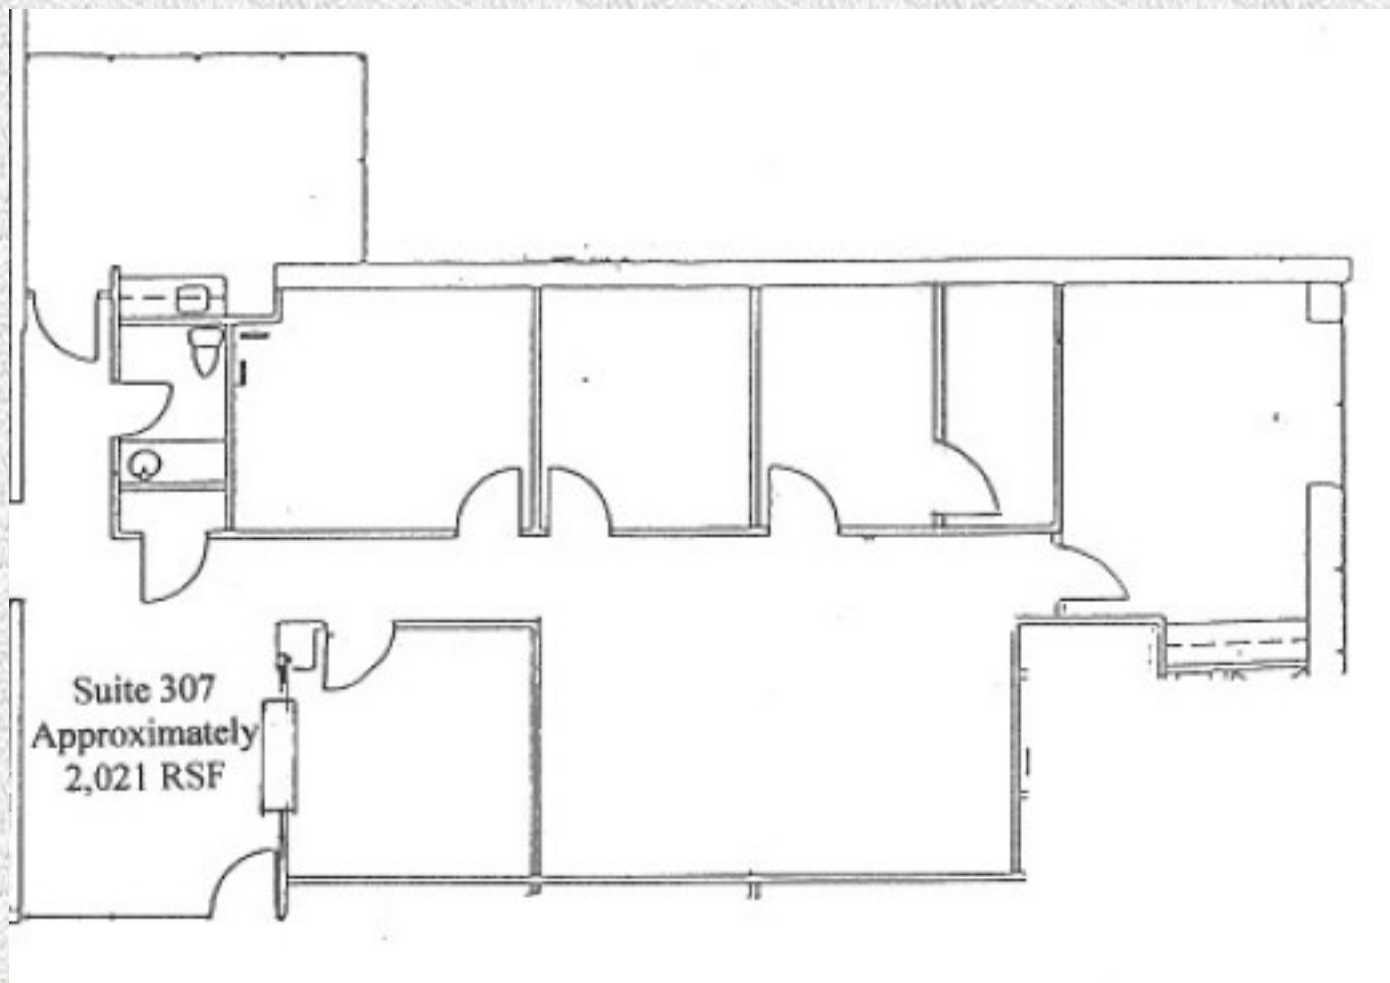

# Shadow Mountain Office Center

5840 S. Memorial Drive Tulsa, Oklahoma

**TFP**

TWENTY FIRST PROPERTIES, INC.

**Suite 307  
2,021 Sq. Ft.**

- 5 Offices
- Reception
- Breakroom
- Storage Room
- Open Area

**For additional information contact  
Paul D. Wilson  
at 918-743-4300 or  
email [paul@tfptulsa.com](mailto:paul@tfptulsa.com)  
[www.tfptulsa.com](http://www.tfptulsa.com)**