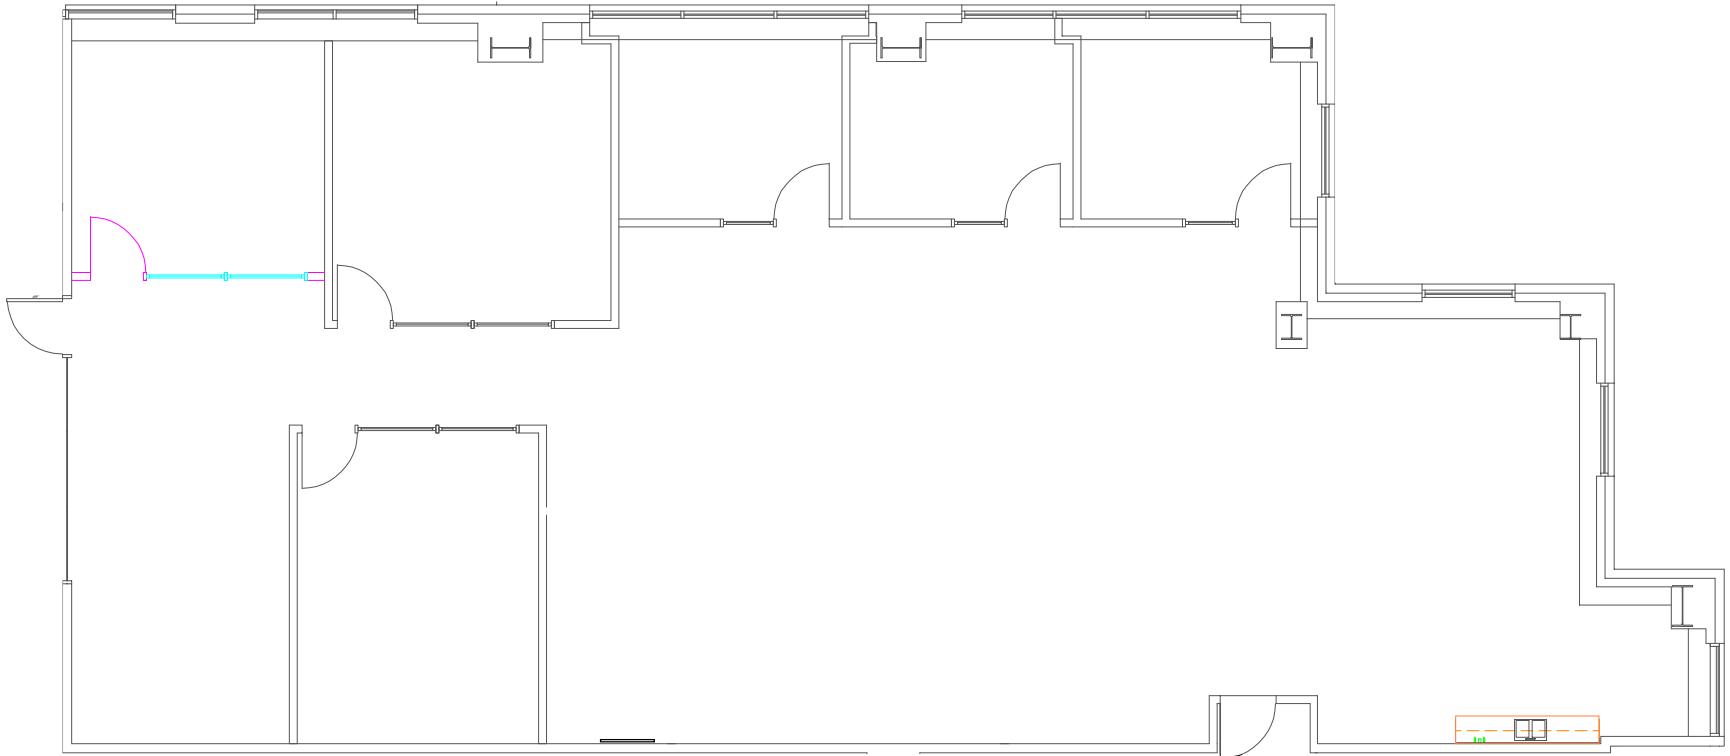

SPEC SUITE 190

SOUTH TOWNE CORPORATE CENTER - BUILDING 200

SPEC SUITE 190

SOUTH TOWNE CORPORATE CENTER - BUILDING 200