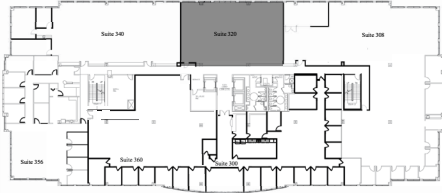

PRIMERA TOWERS

300 PRIMERA BOULEVARD

- 122,056 s.f. - Brighthouse
- 4 stories and Level 3
- Built in 1999 as providers

Suite	Size (r.s.f.)
320	3,061 s.f.