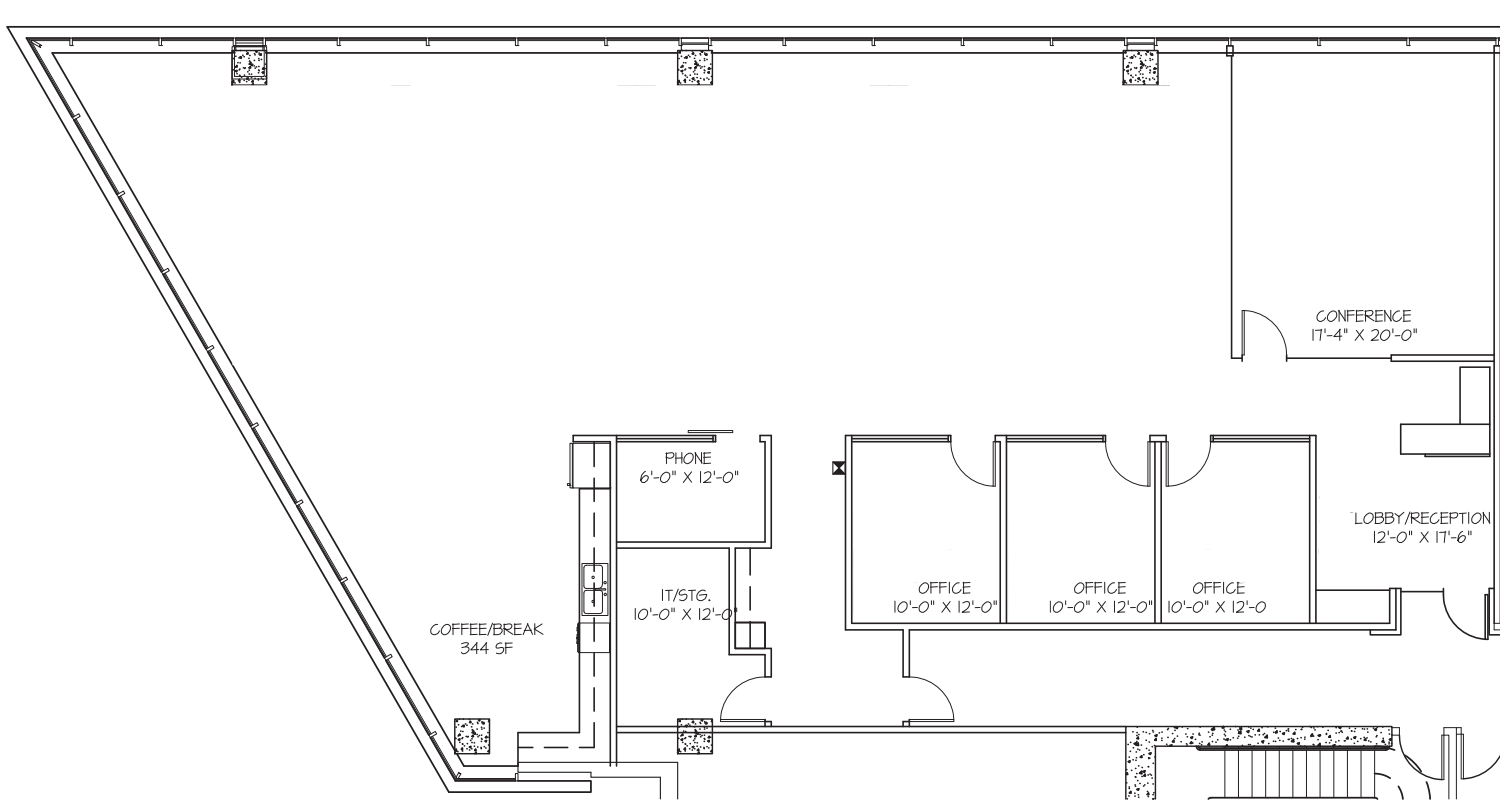

MAX AT KIERLAND

16220 N SCOTTSDALE RD
SCOTTSDALE AZ 85254

SUITE 450 | ±4,309

Sublease through 5/31/2030

NEWMARK

RFA
ASSET MANAGEMENT

PATRICK DEVINE
t 602-952-3859
patrick.devine@nrmk.com

MIKE GARLICK
t 602-952-3825
mike.garlick@nrmk.com