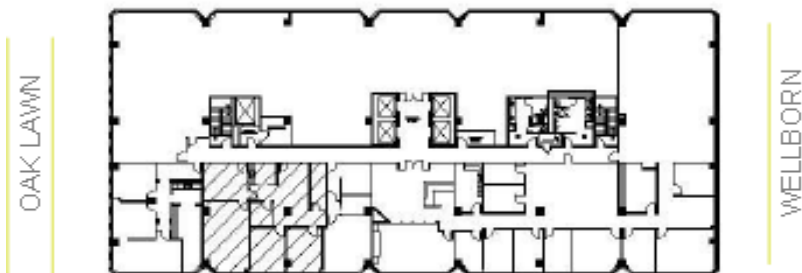

Suite 825 / 1,783 RSF

THE LEASING TEAM

ELLIOT PRIEUR

eprieur@gaedeke.com
214.273.3333

BRODIE BURKE

bburke@gaedeke.com
214.273.3308

LEMMON

OAK LAWN