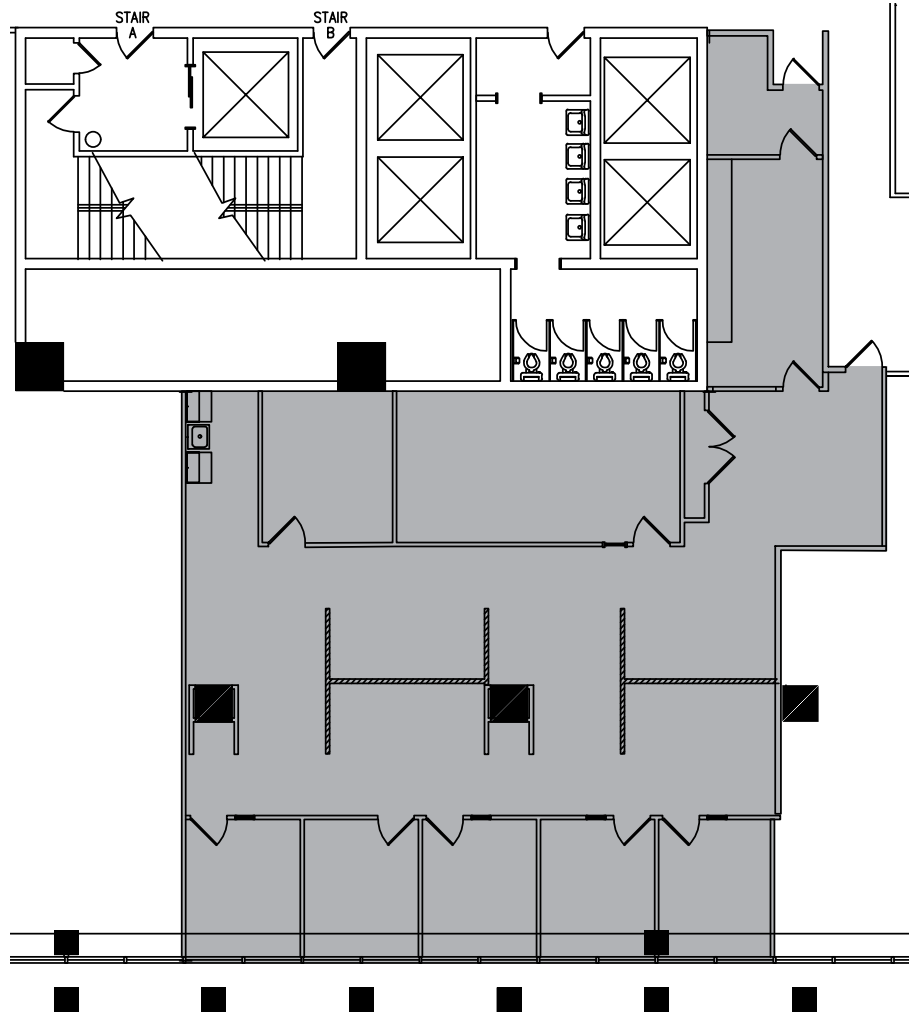

14TH FLOOR - 3,674 SQ. FT.

VIEW SPACE ON VTS

Pearl River | NY

WWW.BLUEHILLPLAZA.COM

 SCALE: N.T.S.

JAMES B. TULLY
Executive Vice President
+1 201 712 5804
james.tully@cbre.com

JON MEISEL
Senior Vice President
+1 732 509 2843
jon.meisel@cbre.com