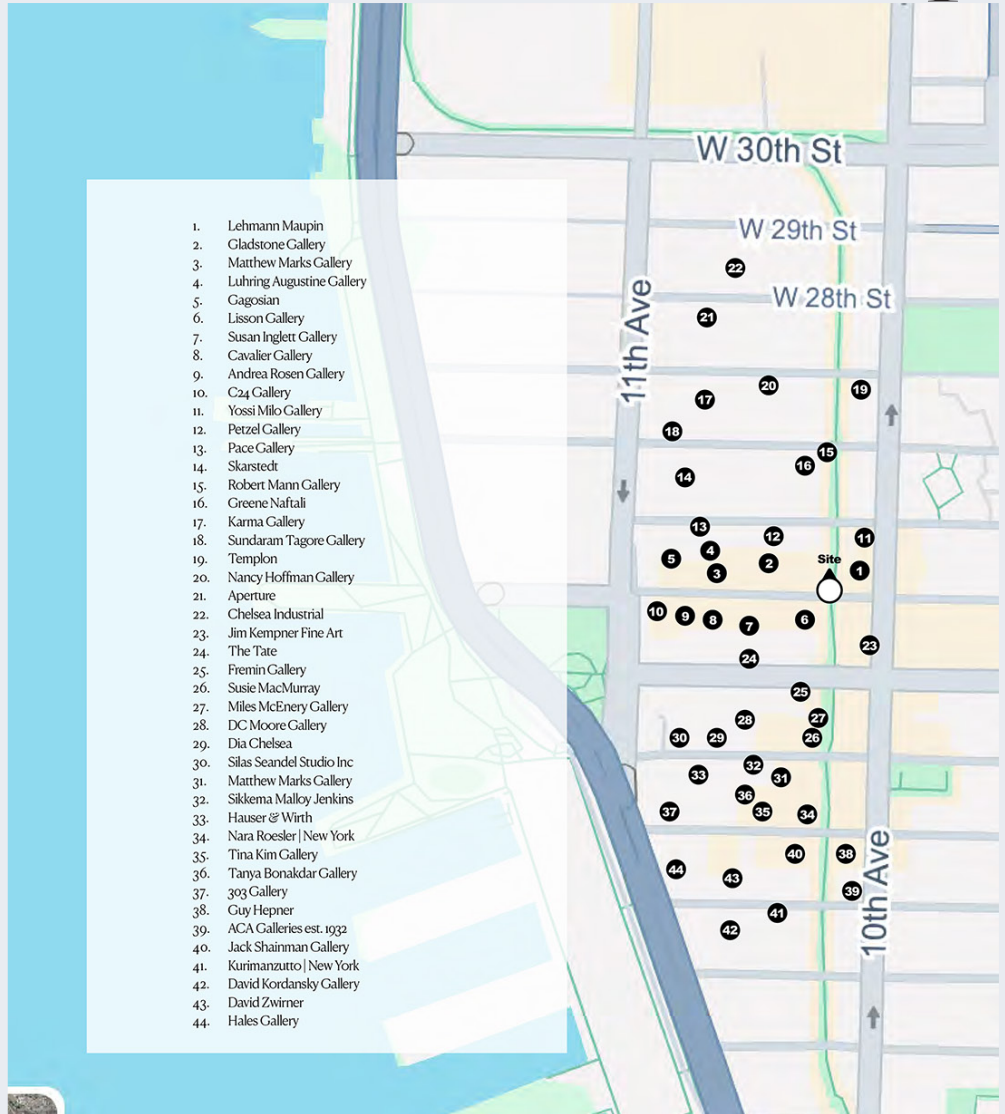

## LOCATION

24th between Tenth & Eleventh Avenues

## FRONTAGE

40 feet on West 24th Street

# West Chelsea Area

# Map

1. Lehmann Maupin
2. Gladstone Gallery
3. Matthew Marks Gallery
4. Lühring Augustine Gallery
5. Gagosian
6. Lisson Gallery
7. Susan Inglett Gallery
8. Cavalier Gallery
9. Andrea Rosen Gallery
10. C24 Gallery
11. Yossi Milo Gallery
12. Petzel Gallery
13. Pace Gallery
14. Skarstedt
15. Robert Mann Gallery
16. Greene Nafali
17. Karma Gallery
18. Sundaram Tagore Gallery
19. Templon
20. Nancy Hoffman Gallery
21. Aperture
22. Chelsea Industrial
23. Jim Kempner Fine Art
24. The Tate
25. Fremin Gallery
26. Susie MacMurray
27. Miles McEnery Gallery
28. DC Moore Gallery
29. Dia Chelsea
30. Silas Seandel Studio Inc
31. Matthew Marks Gallery
32. Sikkema Malky Jenkins
33. Hauser & Wirth
34. Nara Roesler | New York
35. Tina Kim Gallery
36. Tanya Bonakdar Gallery
37. 303 Gallery
38. Guy Hepner
39. ACA Galleries est. 1932
40. Jack Shainman Gallery
41. Kurimanzutto | New York
42. David Kordansky Gallery
43. David Zwirner
44. Hales Gallery