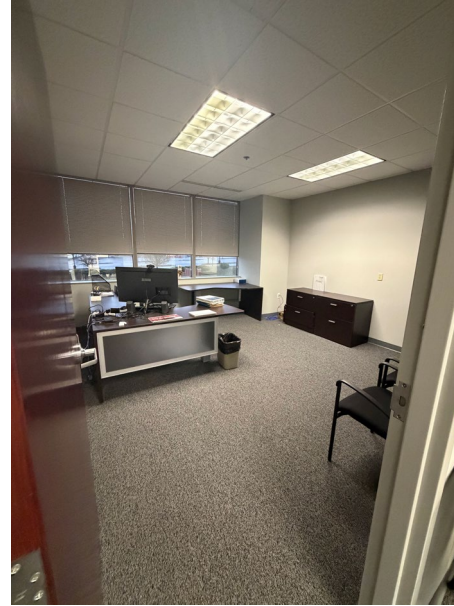

3,616 SF AVAILABLE FOR SUBLEASE

FLORENCE EXECUTIVE CENTER II

500 MEIJER DRIVE • FLORENCE, KY 41042

FLORENCE EXECUTIVE CENTER

500 Meijer Drive

FLORENCE EXECUTIVE CENTER

500 Meijer Drive

**CUSHMAN &
WAKEFIELD**