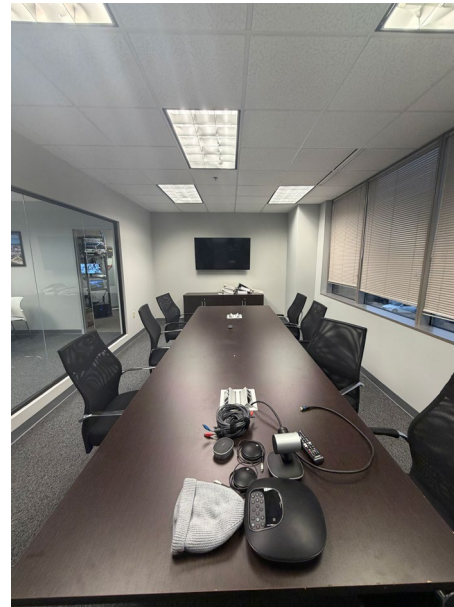

3,616 SF AVAILABLE FOR SUBLEASE

FLORENCE EXECUTIVE CENTER II

500 MEIJER DRIVE • FLORENCE, KY 41042

FLORENCE EXECUTIVE CENTER

500 Meijer Drive

FLORENCE EXECUTIVE CENTER

500 Meijer Drive

**CUSHMAN &
WAKEFIELD**