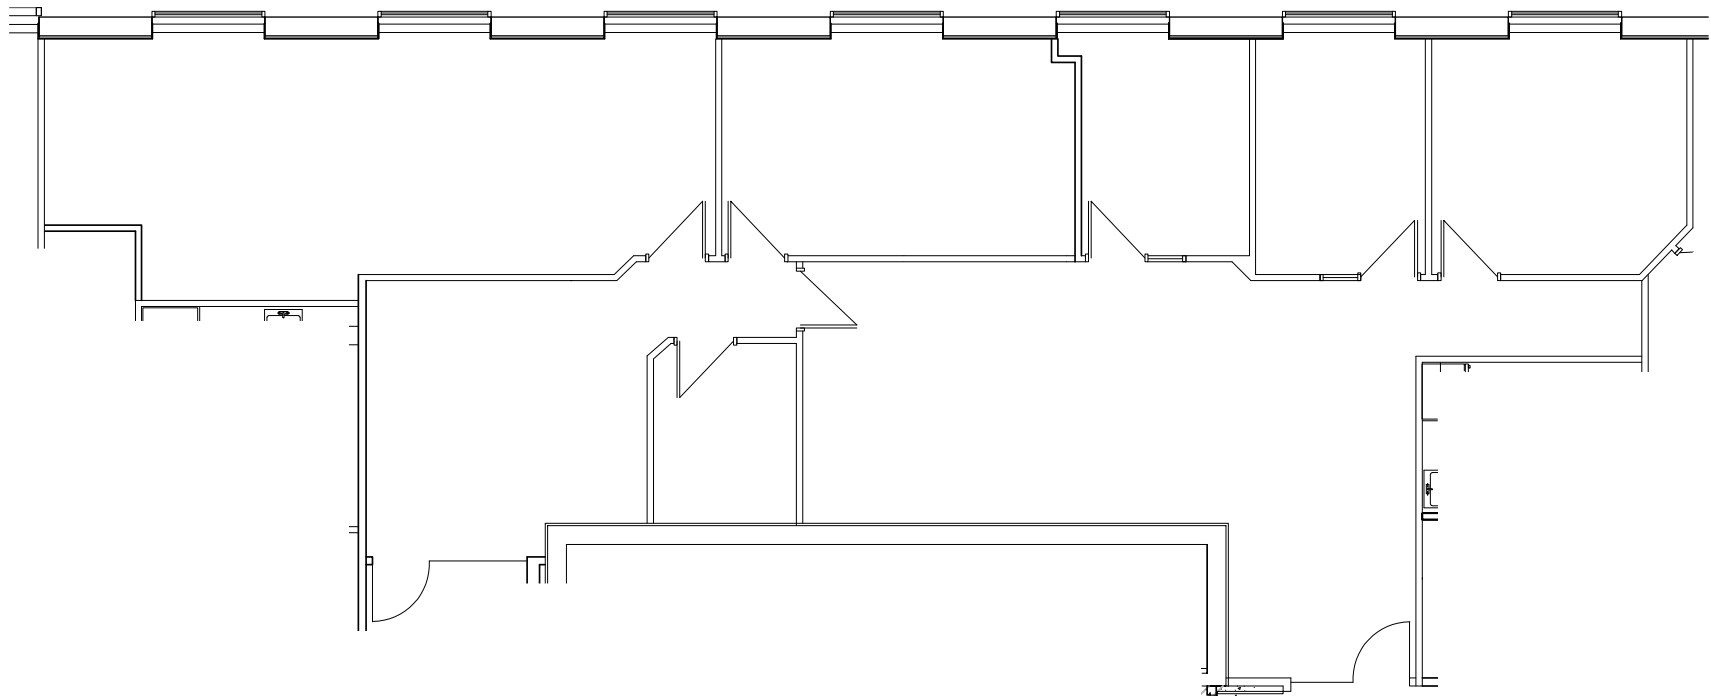

CITY-SQUARE

3800 N CENTRAL AVENUE | PHOENIX, AZ 85012

SUITE 770
±2,466 RSF

NEWMARK

For more information, please contact:

Brett Abramson
t 602-803-6604
brett.abramson@nrmk.com

Chris Latvaaho
t 602-616-7978
chris.latvaaho@nrmk.com