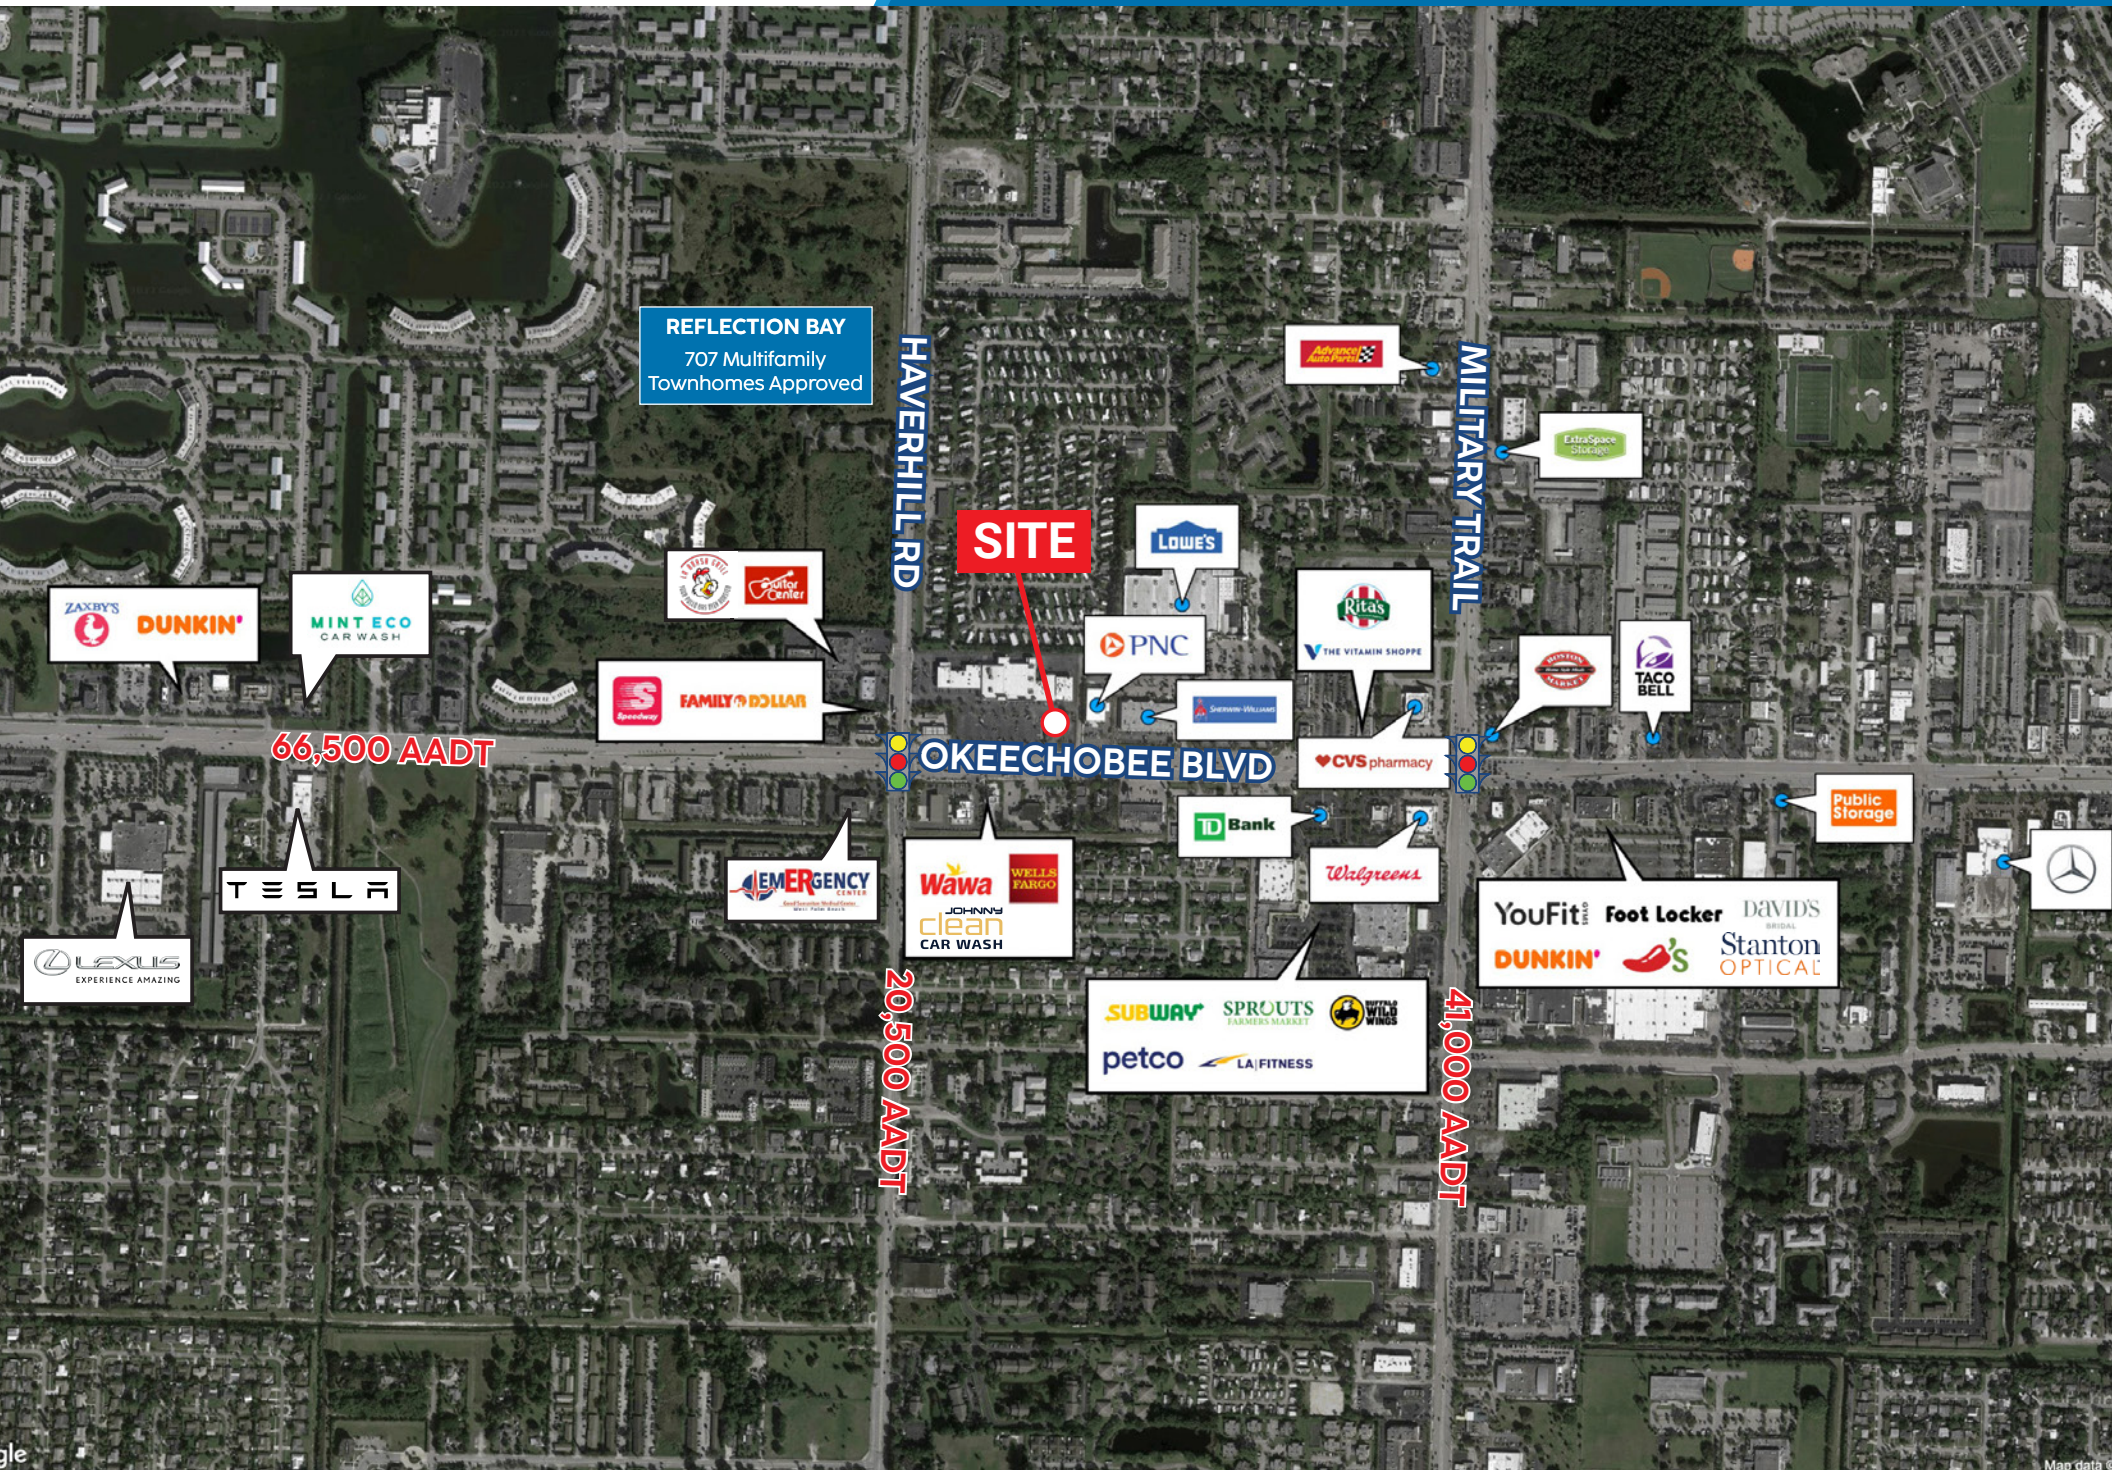

1 LEASE OUTLINE PLAN
SCALE: 3/32" = 1'-0"

2 KEY PLAN
SCALE: N.T.S.

REFLECTION BAY
707 Multifamily
Townhomes Approved

HVERHILL RD

MILITARY TRAIL

SITE

ZACBY'S
DUNKIN'

MINT ECO
CAR WASH

POSTAL CENTER
Post Office

FAMILY DOLLAR

LOWE'S

PNC

Ritas
THE VITAMIN SHOPPE

ExtraSpace
Storage

TACO BELL

66,500 AADT

OKEECHOBEE BLVD

CVS pharmacy

Public Storage

TESLA

LEXUS
EXPERIENCE AMAZING

EMERGENCY
CENTER

Wawa
JOHNNY
clean
CAR WASH

TD Bank

Walgreens

YouFit
Foot Locker
DAVID'S
Stanton
OPTICAL

20,500 AADT

SUBWAY **SPROUTS**
FARMERS MARKET **WILLYS WINGS**
petco **LA FITNESS**

41,000 AADT