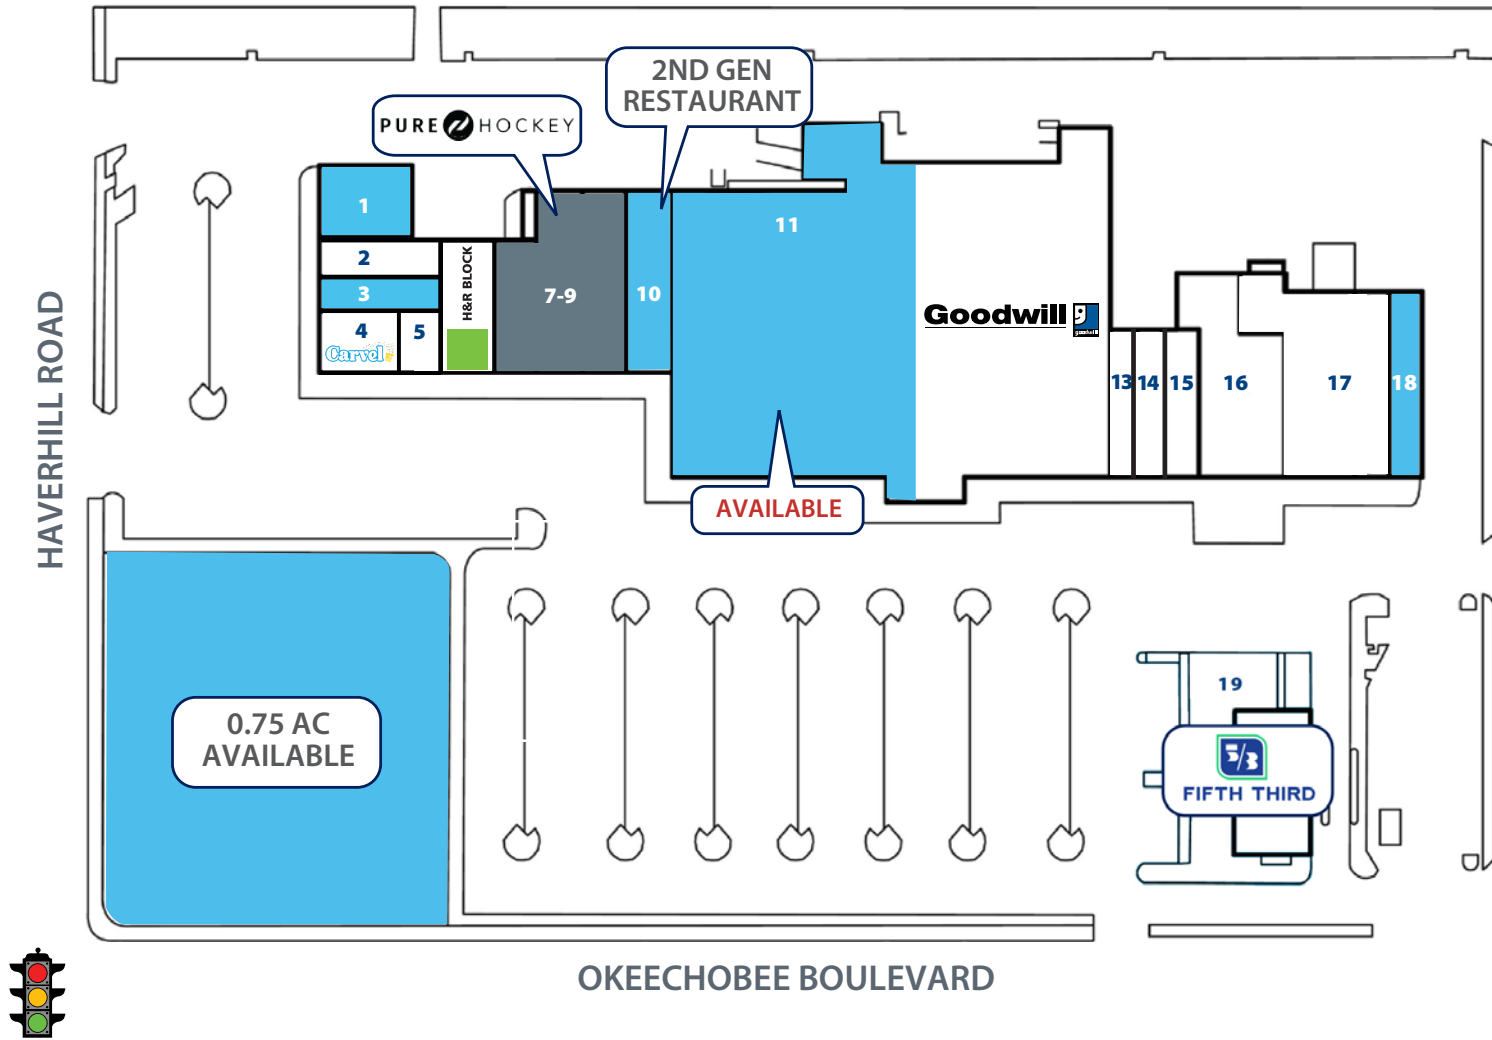

HIGHLIGHTS

- Gulfstream Plaza is located on the northeast corner of Okeechobee Boulevard and Haverhill Road in West Palm Beach, Florida.
- Property has 780 feet of frontage on the very busy retail corridor of Okeechobee Boulevard.
- Newly renovated, Gulfstream Plaza offers attractive facade and landscaping and ample parking.
- Impressive combined traffic count of 95,500 vehicles per day on Okeechobee Blvd and Haverhill Rd.

Average HH Income
\$79,507

Unit	Tenant	SF
1	Available	1,945
2	Perfect Hair	900
3	Available	900
4-5	Carvel	1,000
6	H&R Block	3,640
7-9	Pure Hockey	6,825

Unit	Tenant	SF
10	2nd Gen Restaurant	2,500
11	Available	20,196
12	Goodwill Industries	23,750
13	The Mobile Hub	1,200
14	Nail Art Studio	1,200
15	Kosher Chobee	1,600

Unit	Tenant	SF
16	1/2 Price Mattress Factory	5,100
17	Pho Saigon	6,102
18	Available	1,932
19	Fifth Third Bank	3,200

1 LEASE OUTLINE PLAN
SCALE: 3/32" = 1'-0"

2 KEY PLAN
SCALE: N.T.S.

REFLECTION BAY
707 Multifamily
Townhomes Approved

PNC

Ritas
THE VITAMIN SHOPPE

ExtraSpace
Storage

TACO BELL

66,500 AADT

OKEECHOBEE BLVD

CVS pharmacy

Public Storage