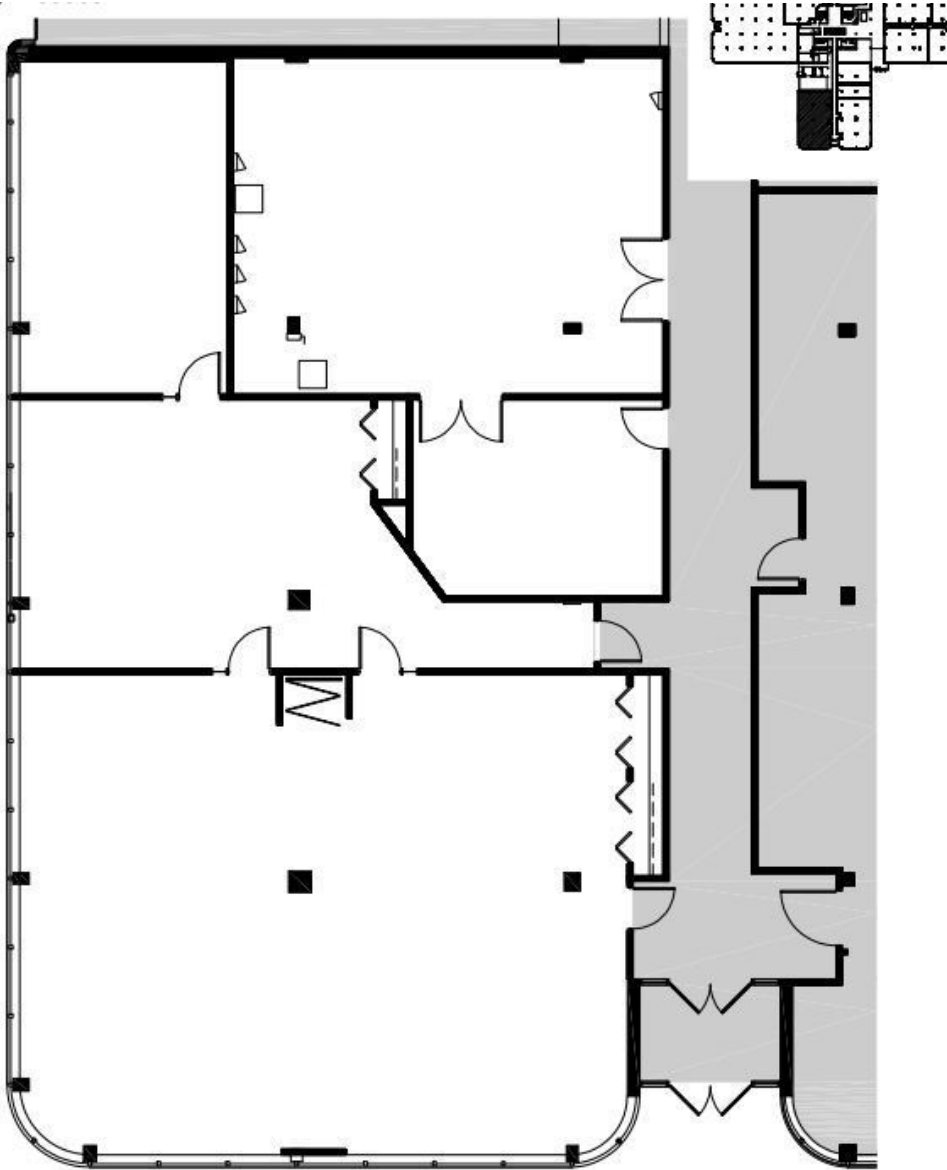

# SUITE 150 | 4,450 SF

1751 W DIEHL RD | NAPERVILLE, IL

## SPACE NOTES

- First Floor Space
- On-Site Deli
- Fitness Center
- Free Conference Facility

**RYAN MOEN**  
630.480.6346  
RMoen@VersaRES.com

**JOHN MILLNER**  
630.480.6342  
JMillner@VersaRES.com

**1 MID AMERICA PLAZA, 3RD FLOOR**  
**OAKBROOK TERRACE, IL 60181**  
**630.480.6413**