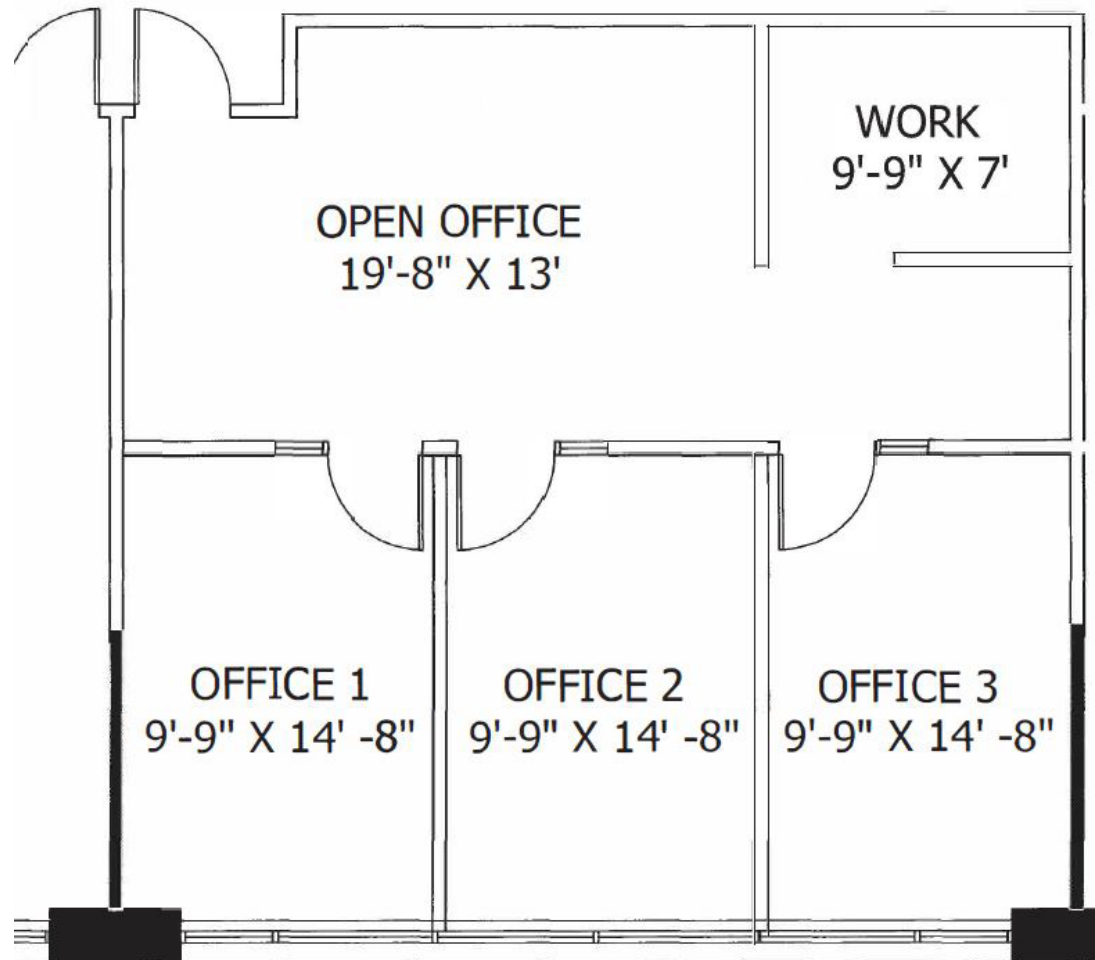

Suite 230

ELDORADO RIDGE II

956 RSF

11101 WEST 120TH AVENUE, BROOMFIELD CO 80021

PETER THOMAS
pthomas@lpc.com
303.324.0677

ANDREW PIEPGRAS
apiepgras@lpc.com
303.882.6591

Lincoln

Owner: Athena Partners, LLC
Management: