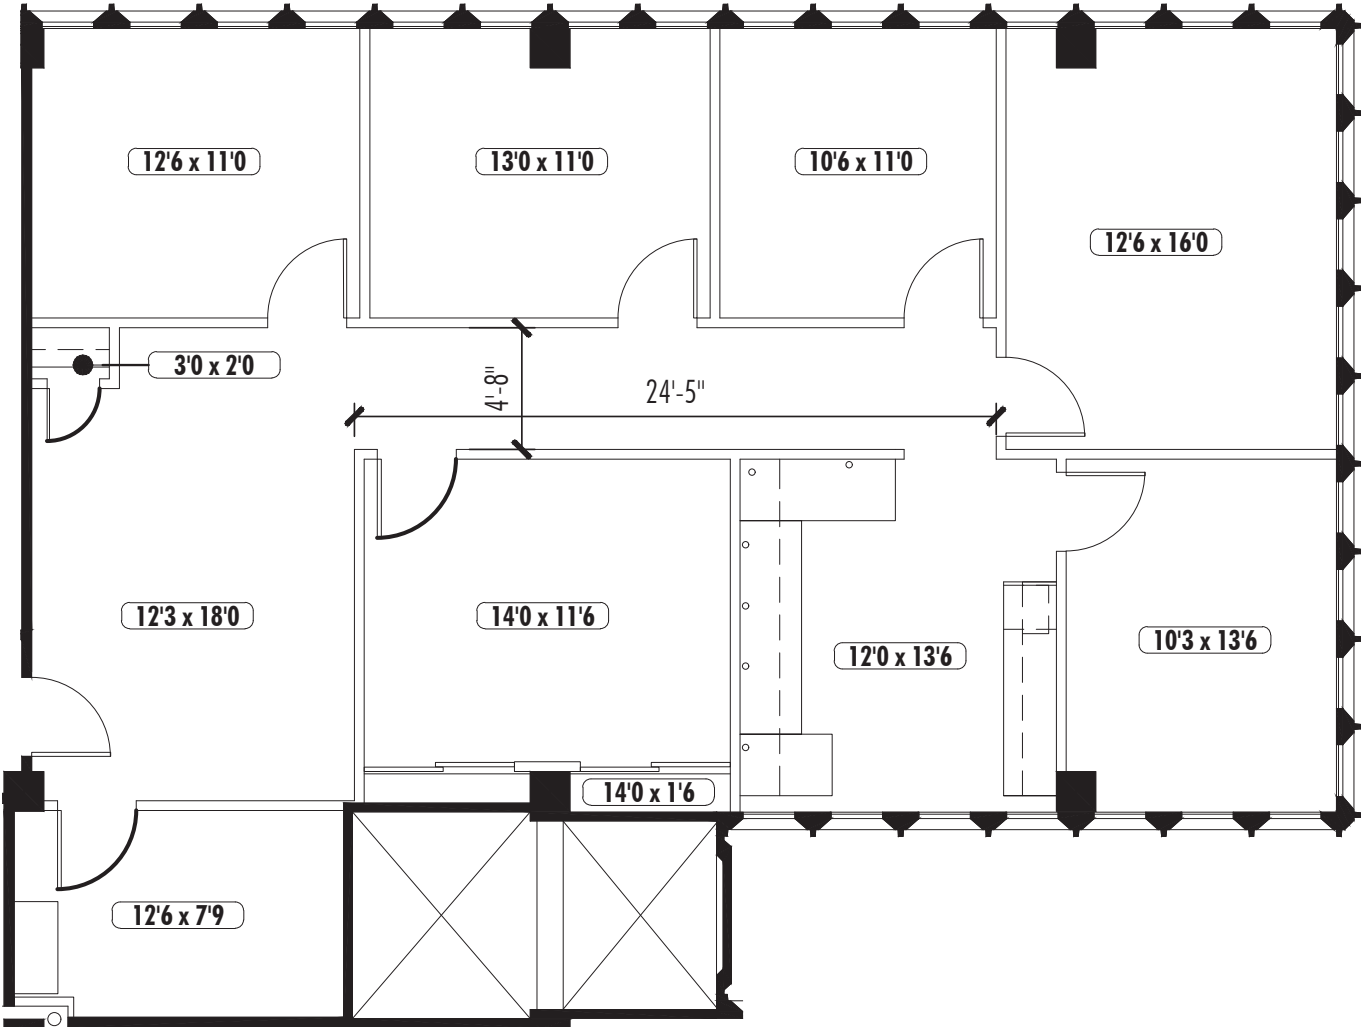

TOWER 235, SUITE 1725

1,923 RSF

KEY PLAN

PEACHTREE
CENTER