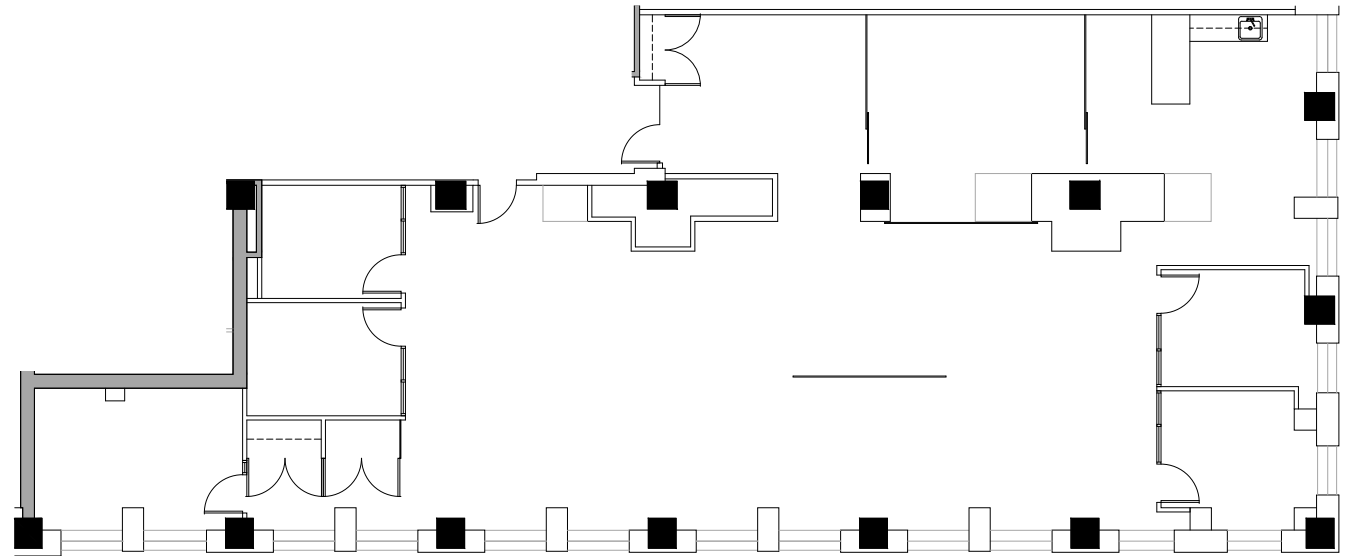

SUITE 500

5,062 RSF

AVAILABLE IMMEDIATELY

 Transwestern

Eric Myers

John Nelson

Charlotte Evans

312.881.7000

CIVIC
20 N WACKER