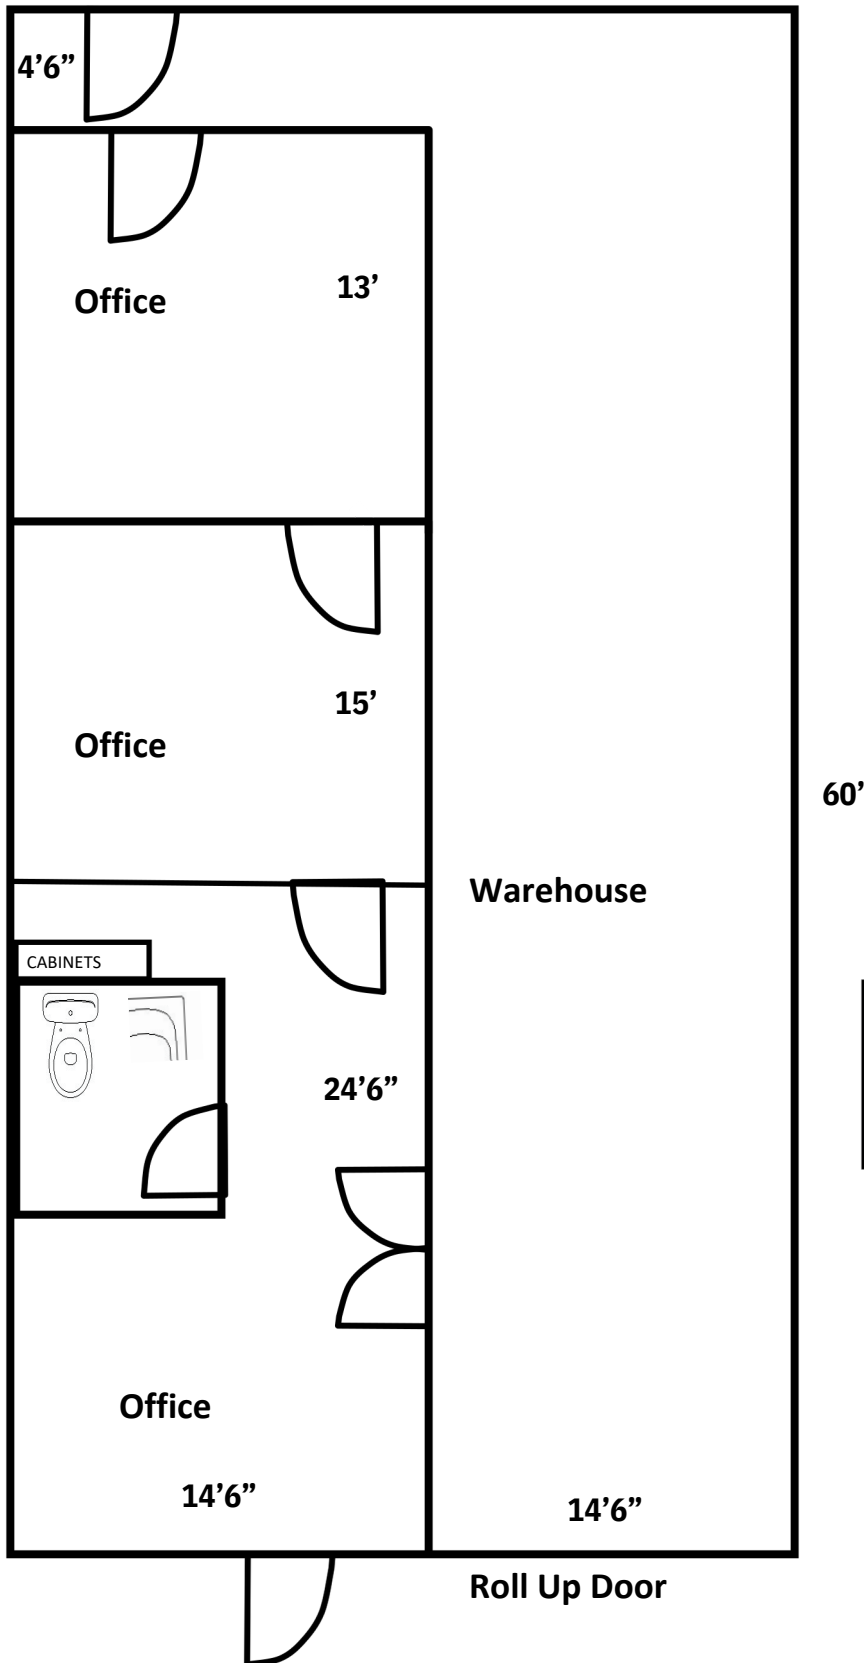

# Floor Plan - Suite 170

Vineyard Business Center

AVAILABILITY	
Suite 170	1,785 SF

Approximately 1,785 SF

eXpCOMMERCIAL

\*not to scale