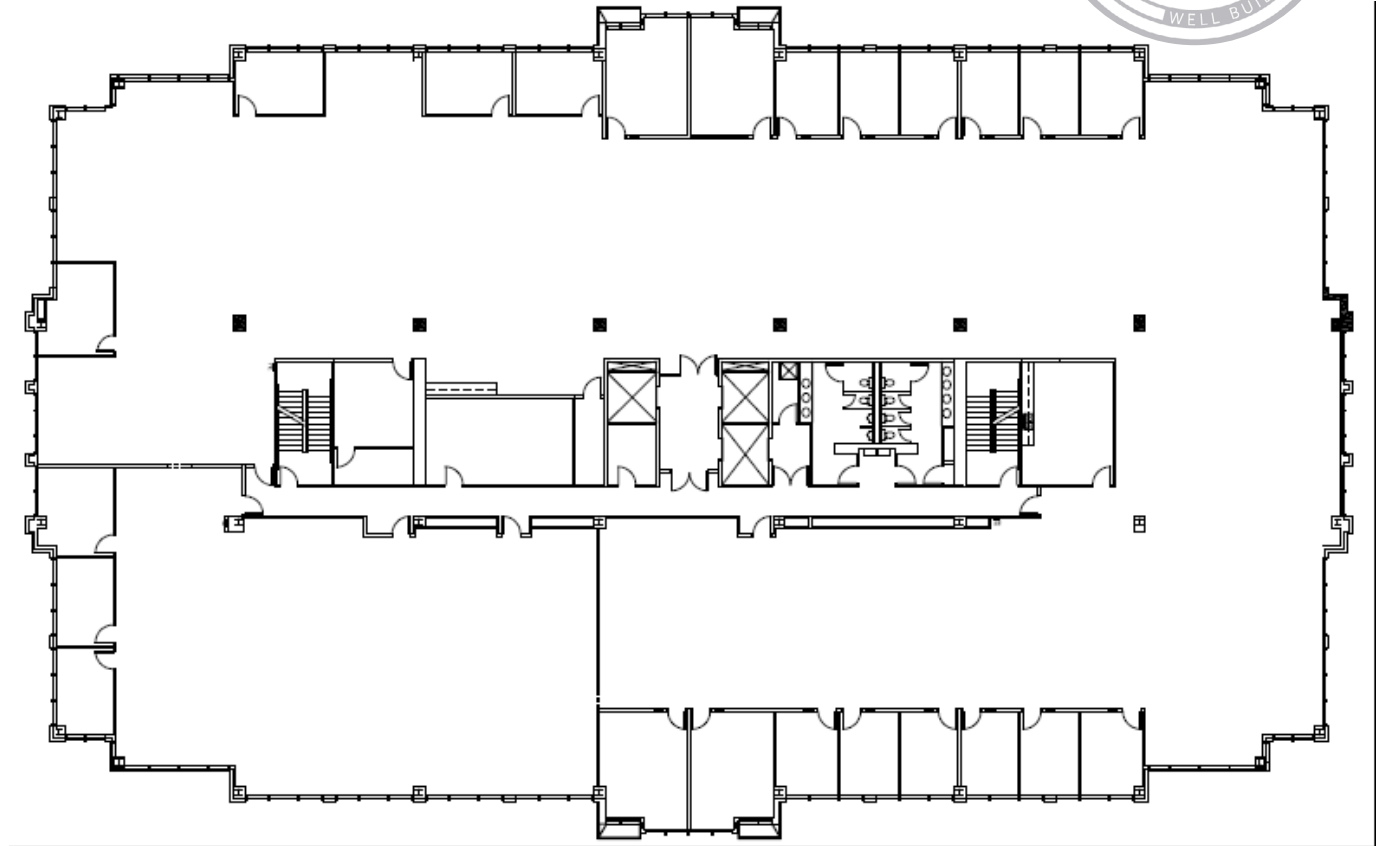

PRIMERA TOWERS

1

610 CRESCENT EXECUTIVE COURT

- 152,270 s.f. — Bighthouse and Level 3 as providers
- 6 stories
- Built in 1997
- Energy Star Certified

Suite	Size (r.s.f.)
400	26,841

PARMENTER REALTY PARTNERS