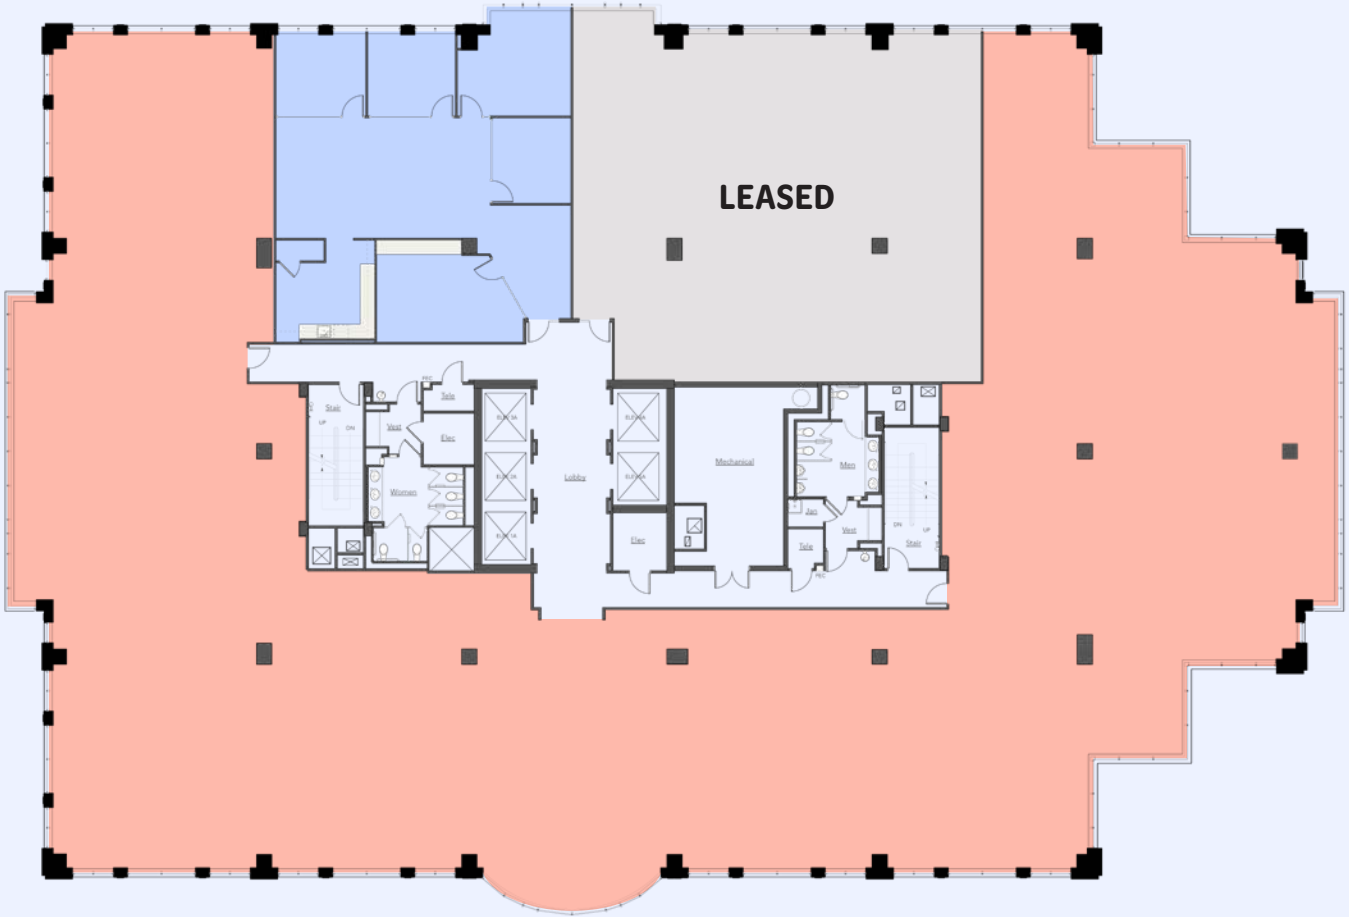

# 4TH FLOOR

19,182 SF

**Suite 425**  
2,504 SF  
available 2/1/2026

**Suite 450**  
16,678 SF