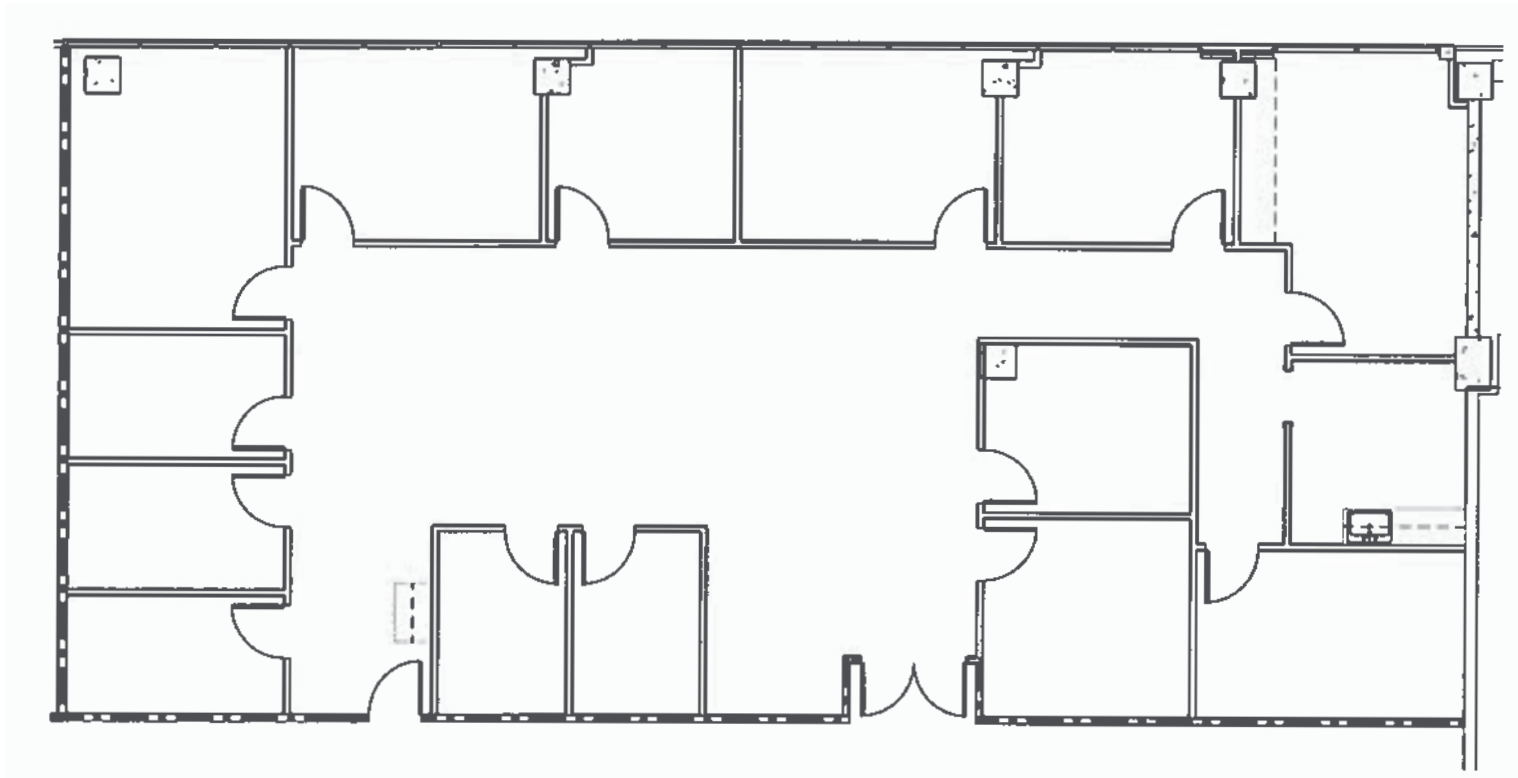

LENOX OVERLOOK

3391 Peachtree Rd NE
Atlanta, GA 30326

SUITE 450 - 3,560 RSF

Greg Frankum

404.842.6565

Greg.Frankum@transwestern.com

Matt Spickard

404.842.6566