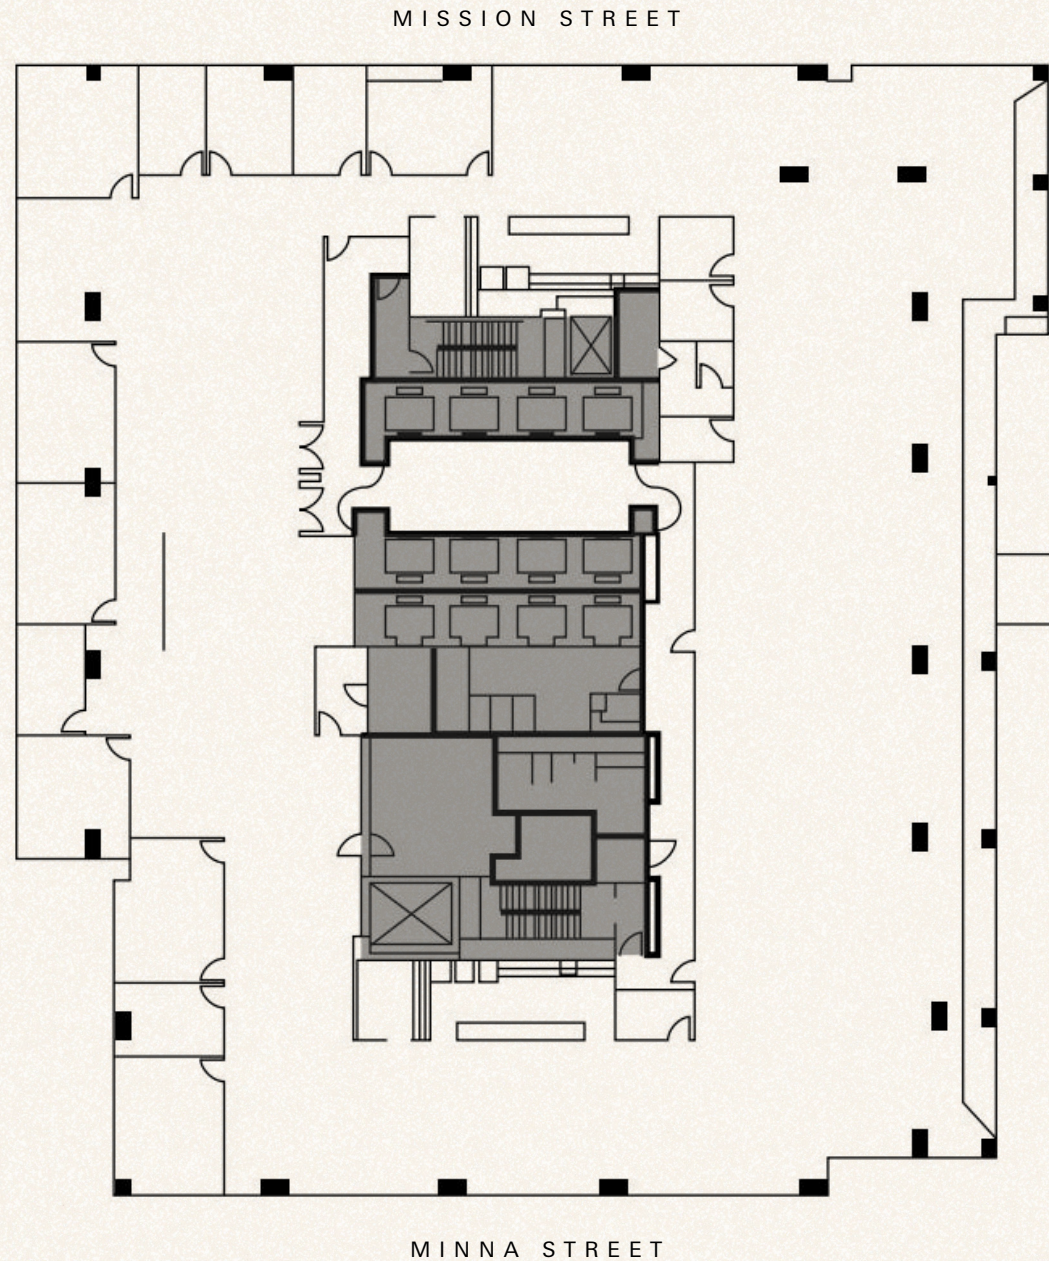

# 555

MISSION

- 21,582 SF
- Available 7/1/27
- Creative floor
- High exposed ceiling
- Plaza views
- 5 private offices
- 7 conference rooms
- 3 phone rooms
- 2 copy rooms
- 2 kitchens
- Open plan
- Divisible to  $\pm 10,000$  SF

# SUITE 3000