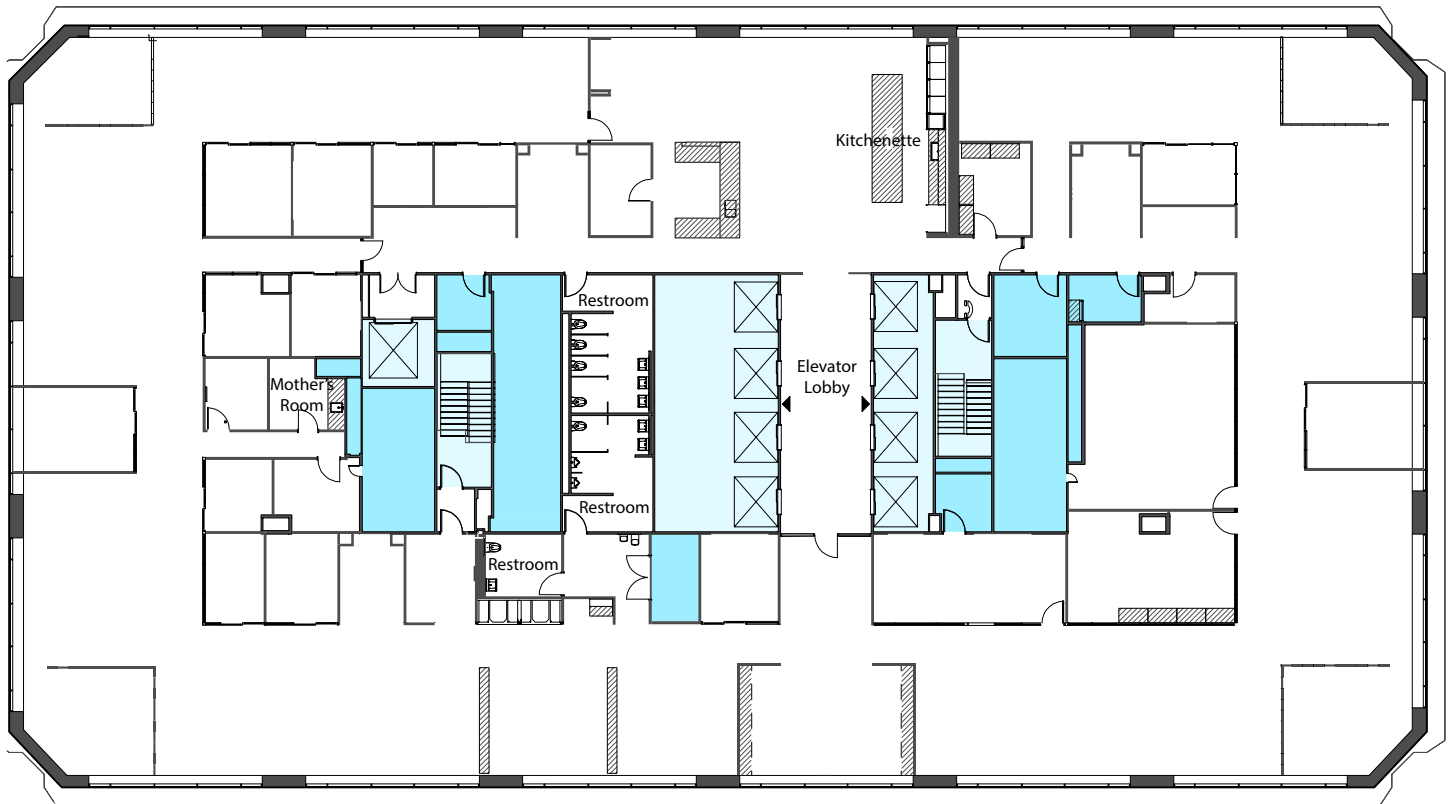

1600 SEVENTH

11TH FLOOR 20,900 RSF

CONTACT INFORMATION

LLOYD LOW
+1 206 607 1796
lloyd.low@jll.com

CLEITA HARVEY
+1 206 607 1794
cleita.harvey@jll.com

BAILEY HALLIS
+1 206 777 5203
bailey.hallis@jll.com

Although information has been obtained from sources deemed reliable, neither Owner nor JLL makes any guarantees, warranties or representations, express or implied, as to the completeness or accuracy as to the information contained herein. Any projections, opinions, assumptions or estimates used are for example only. There may be differences between projected and actual results, and those differences may be material. The Property may be withdrawn without notice. Neither Owner nor JLL accepts any liability for any loss or damage suffered by any party resulting from reliance on this information. If the recipient of this information has signed a confidentiality agreement regarding this matter, this information is subject to the terms of that agreement. © 2024 Jones Lang LaSalle IP, Inc. All rights reserved.