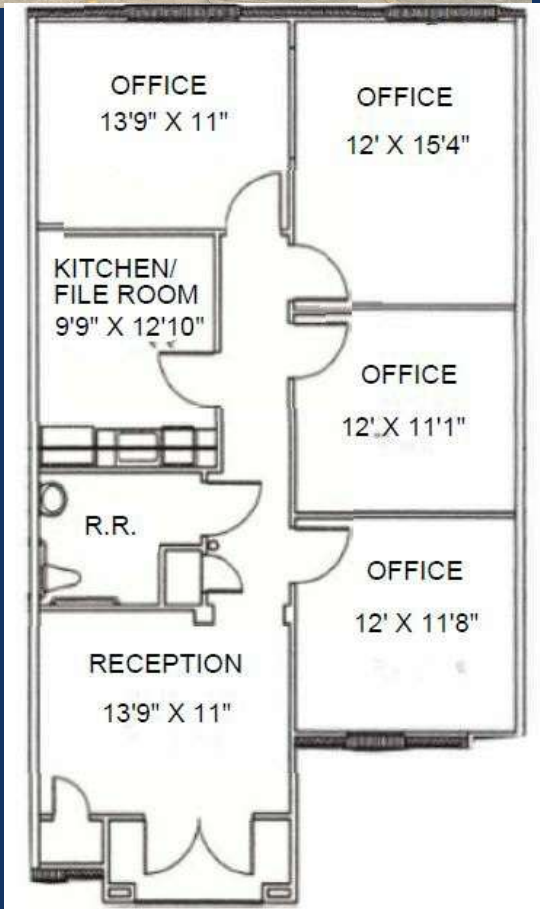

Fern Avenue Office Center

7330 Fern Avenue

Shreveport, LA 71105

Office suite for lease at Fern Avenue Office Center? Suite 1102 is available for August move in! This office suite is around 1,135 square feet and fully built out with 4 spacious offices, reception area, kitchen/file room, and bathroom. Perfect for any professional service business! Contact Samantha today for more information or to schedule a tour!