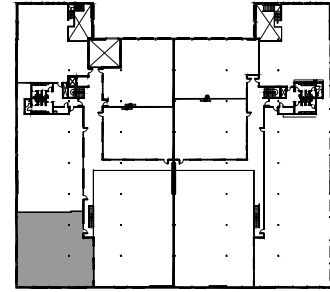

ARMOUR YARDS

165 OTTLEY DRIVE • ATLANTA, GA
SUITE 203
4,673 TOTAL RSF

Key Plan

NOT TO SCALE 03.12.25