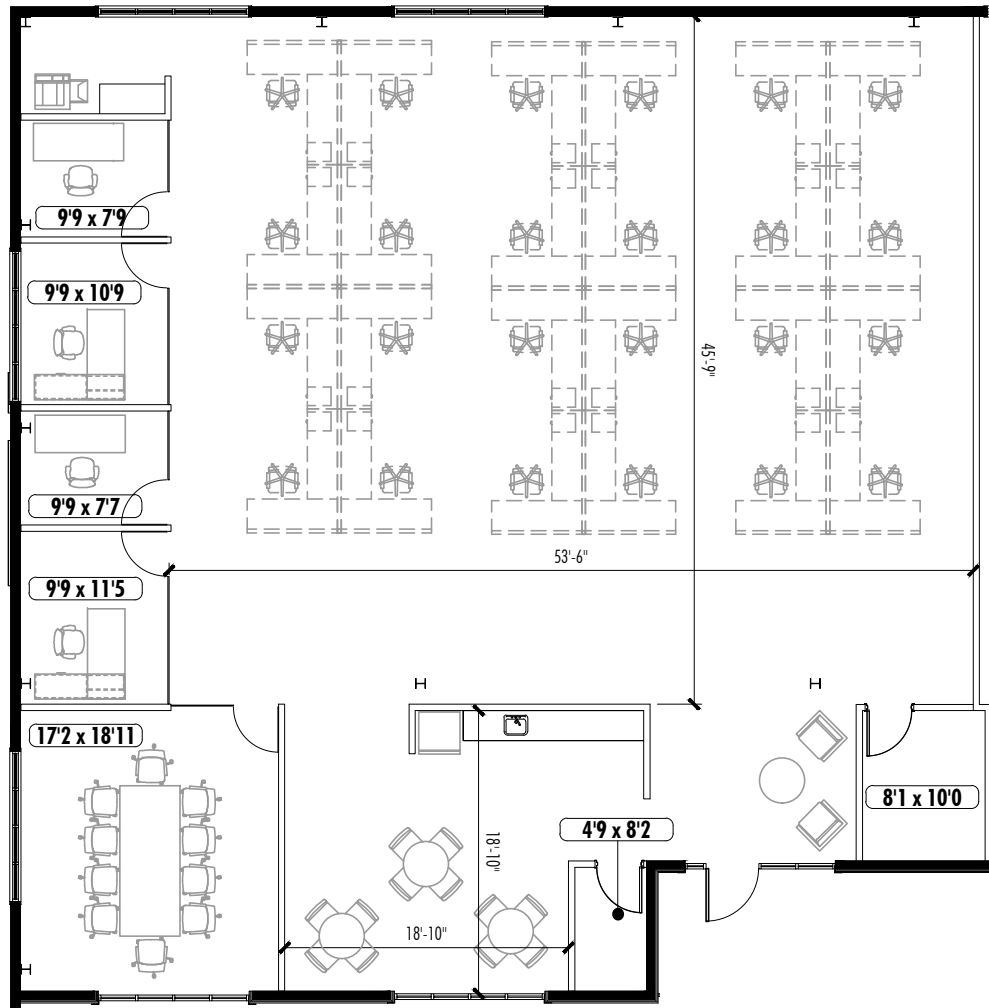

ARMOUR YARDS

165 OTTLEY DRIVE • ATLANTA, GA
SUITE 203
4,673 TOTAL RSF

Key Plan

NOT TO SCALE 03.12.25