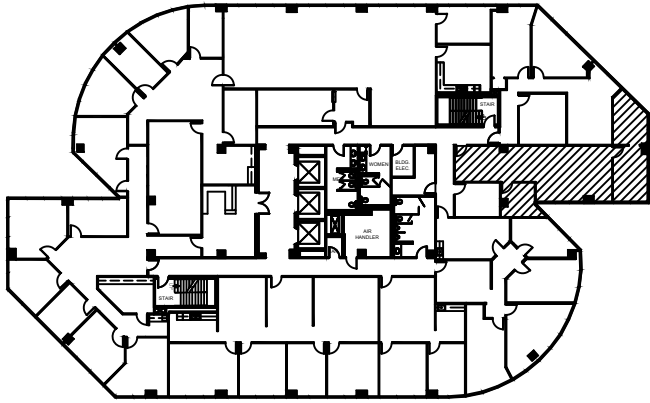

SUITE 675

1,434 RSF

KEY PLAN
6TH FLOOR

ROOM SIZES ARE APPROXIMATE.