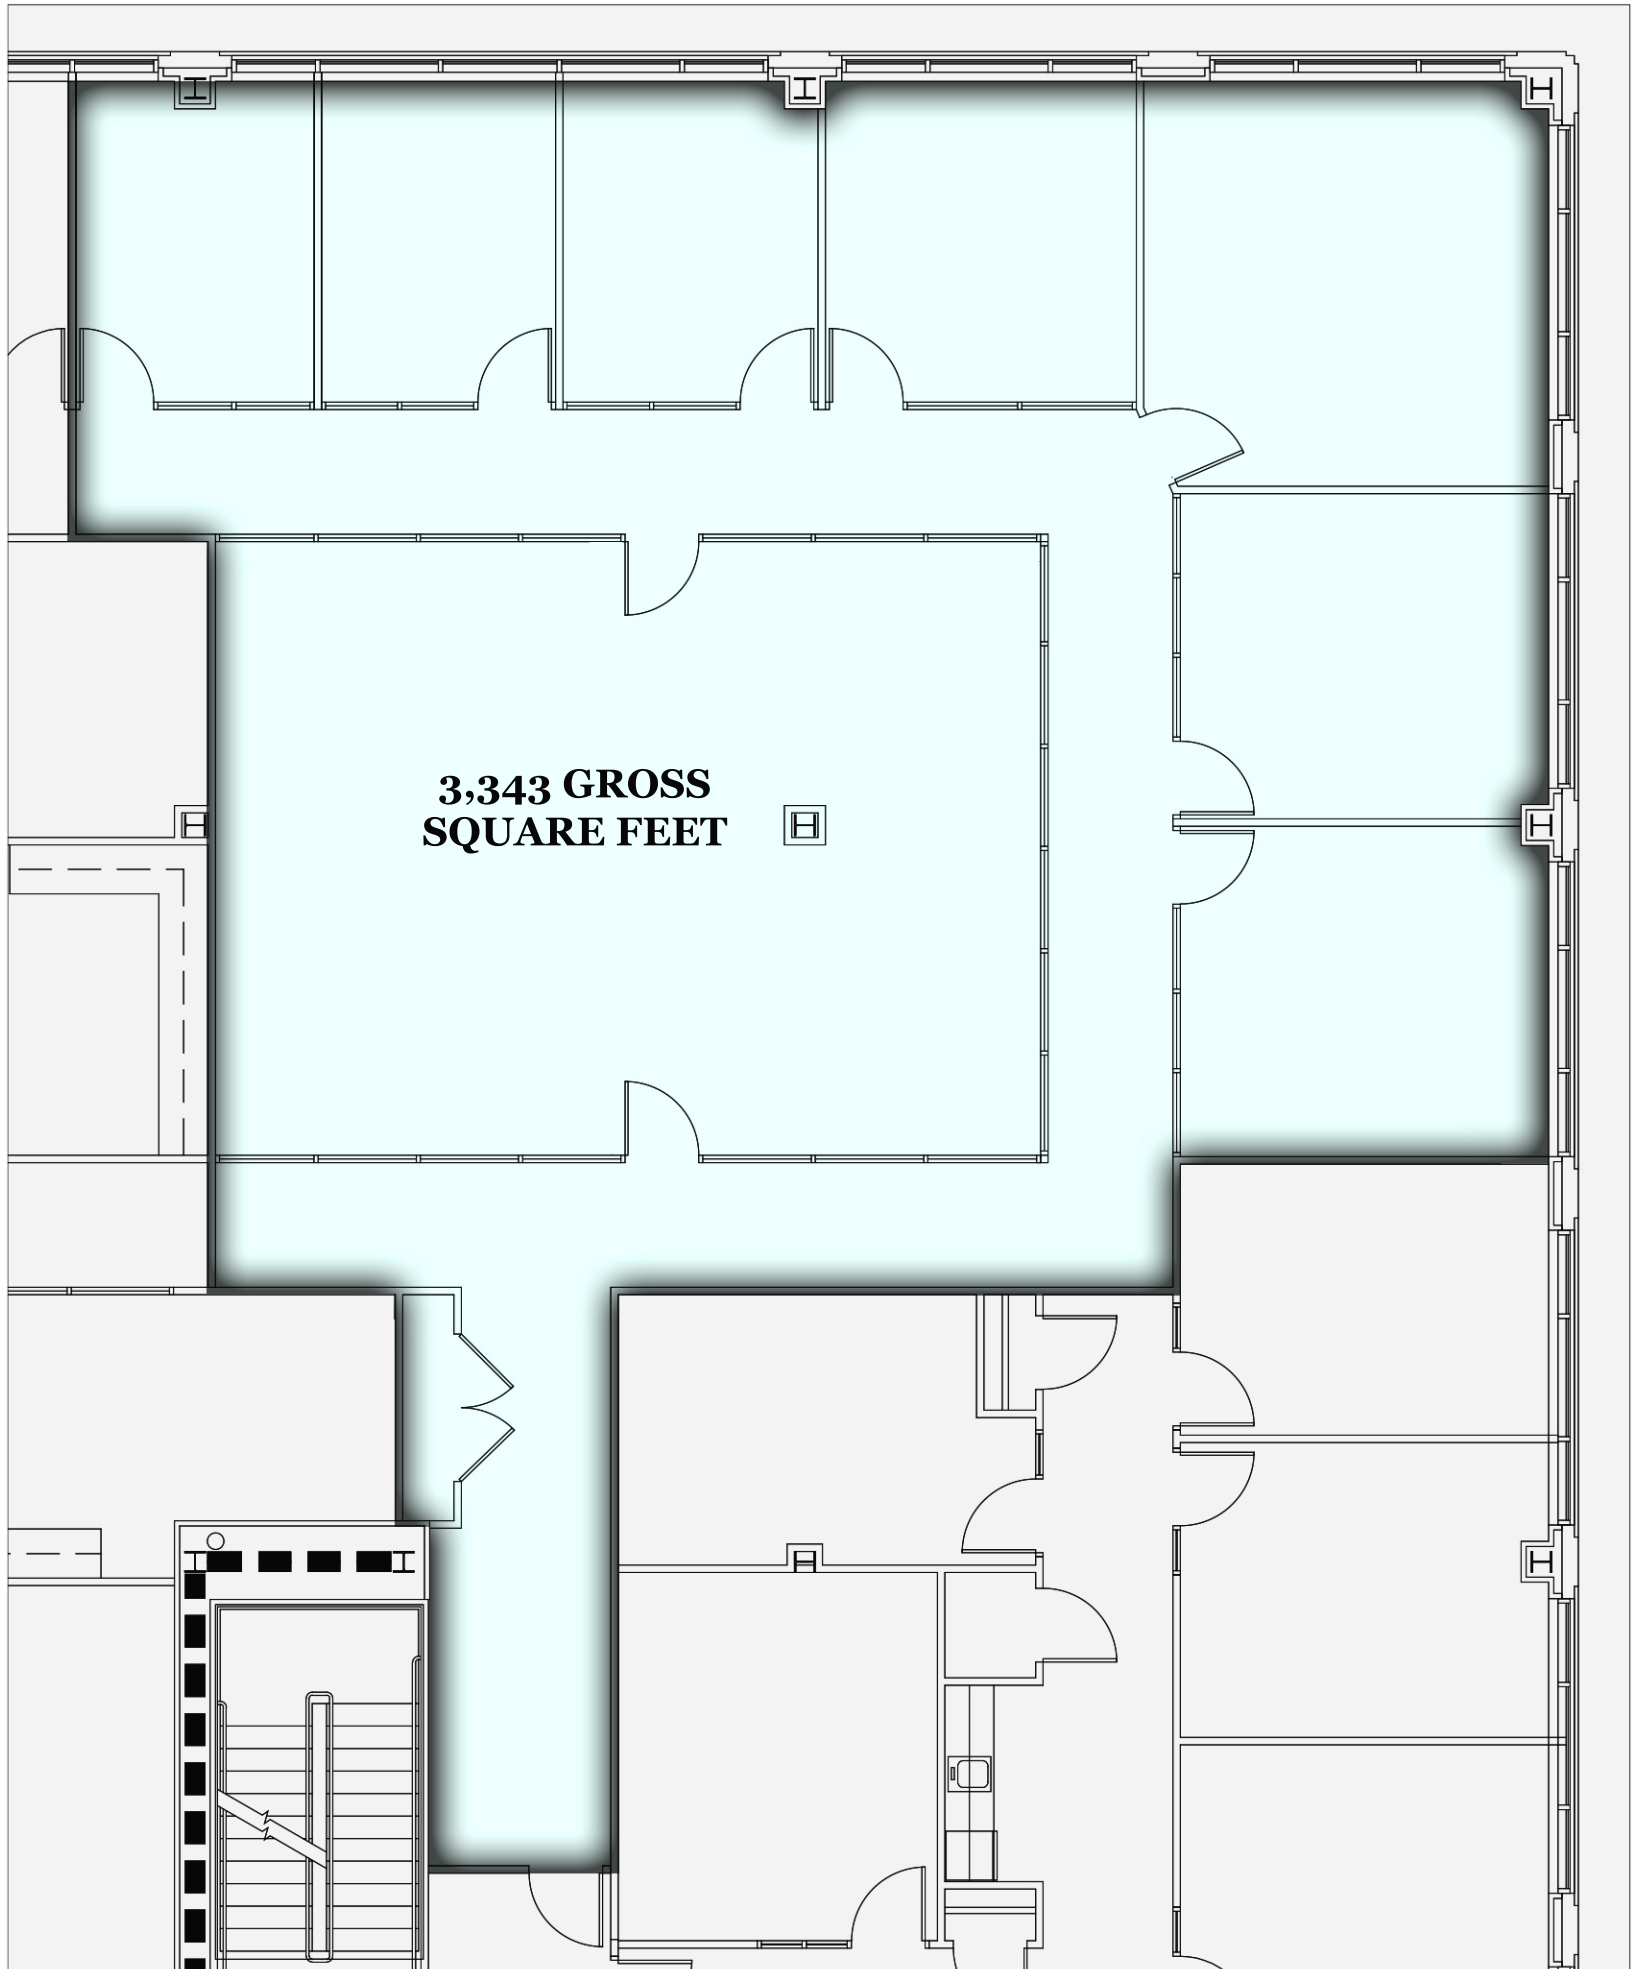

250 Main Street, Lafayette, IN 47901

5TH FLOOR

250 Main Street, Lafayette, IN 47901

**SUITE 510
AVAILABLE TENANT SPACE
FIFTH FLOOR**

250 Main Street, Lafayette, IN 47901

SUITE 540
AVAILABLE TENANT SPACE
FIFTH FLOOR

250 Main Street, Lafayette, IN 47901

**SUITE 550
AVAILABLE TENANT SPACE
FIFTH FLOOR**