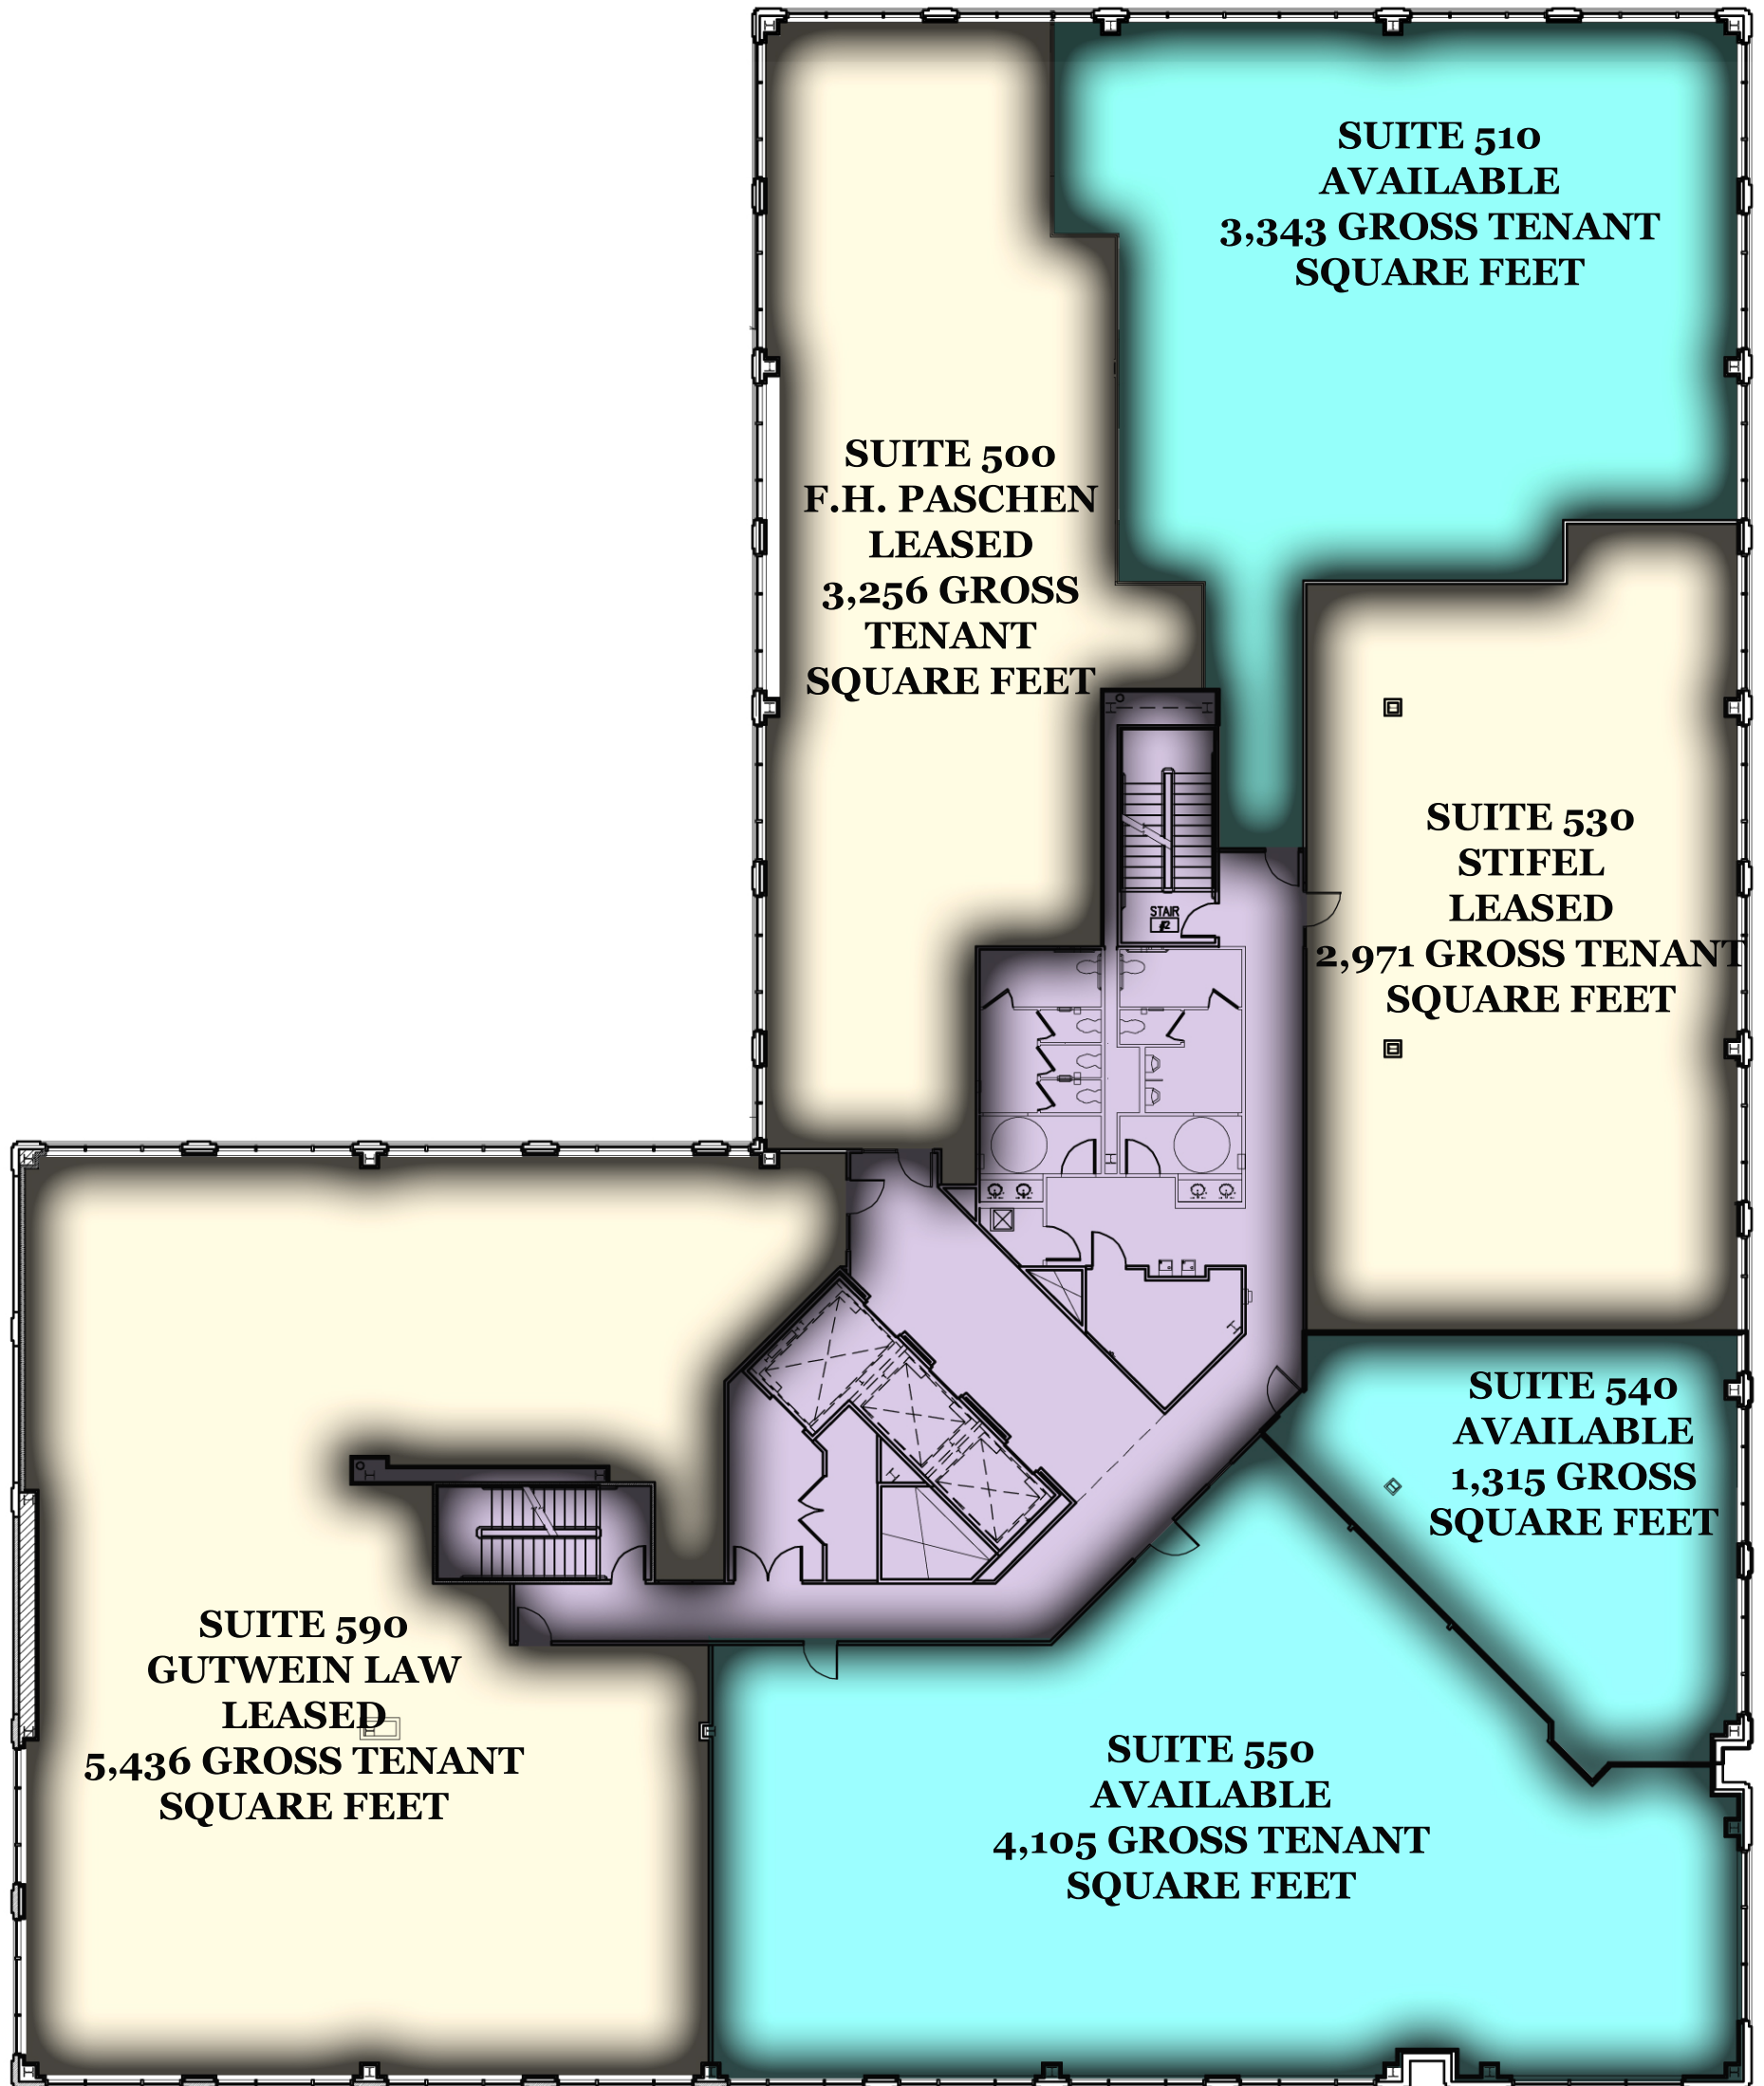

250 Main Street, Lafayette, IN 47901

5TH FLOOR

250 Main Street, Lafayette, IN 47901

**SUITE 510
AVAILABLE TENANT SPACE
FIFTH FLOOR**

250 Main Street, Lafayette, IN 47901

SUITE 540
AVAILABLE TENANT SPACE
FIFTH FLOOR

250 Main Street, Lafayette, IN 47901

**SUITE 550
AVAILABLE TENANT SPACE
FIFTH FLOOR**