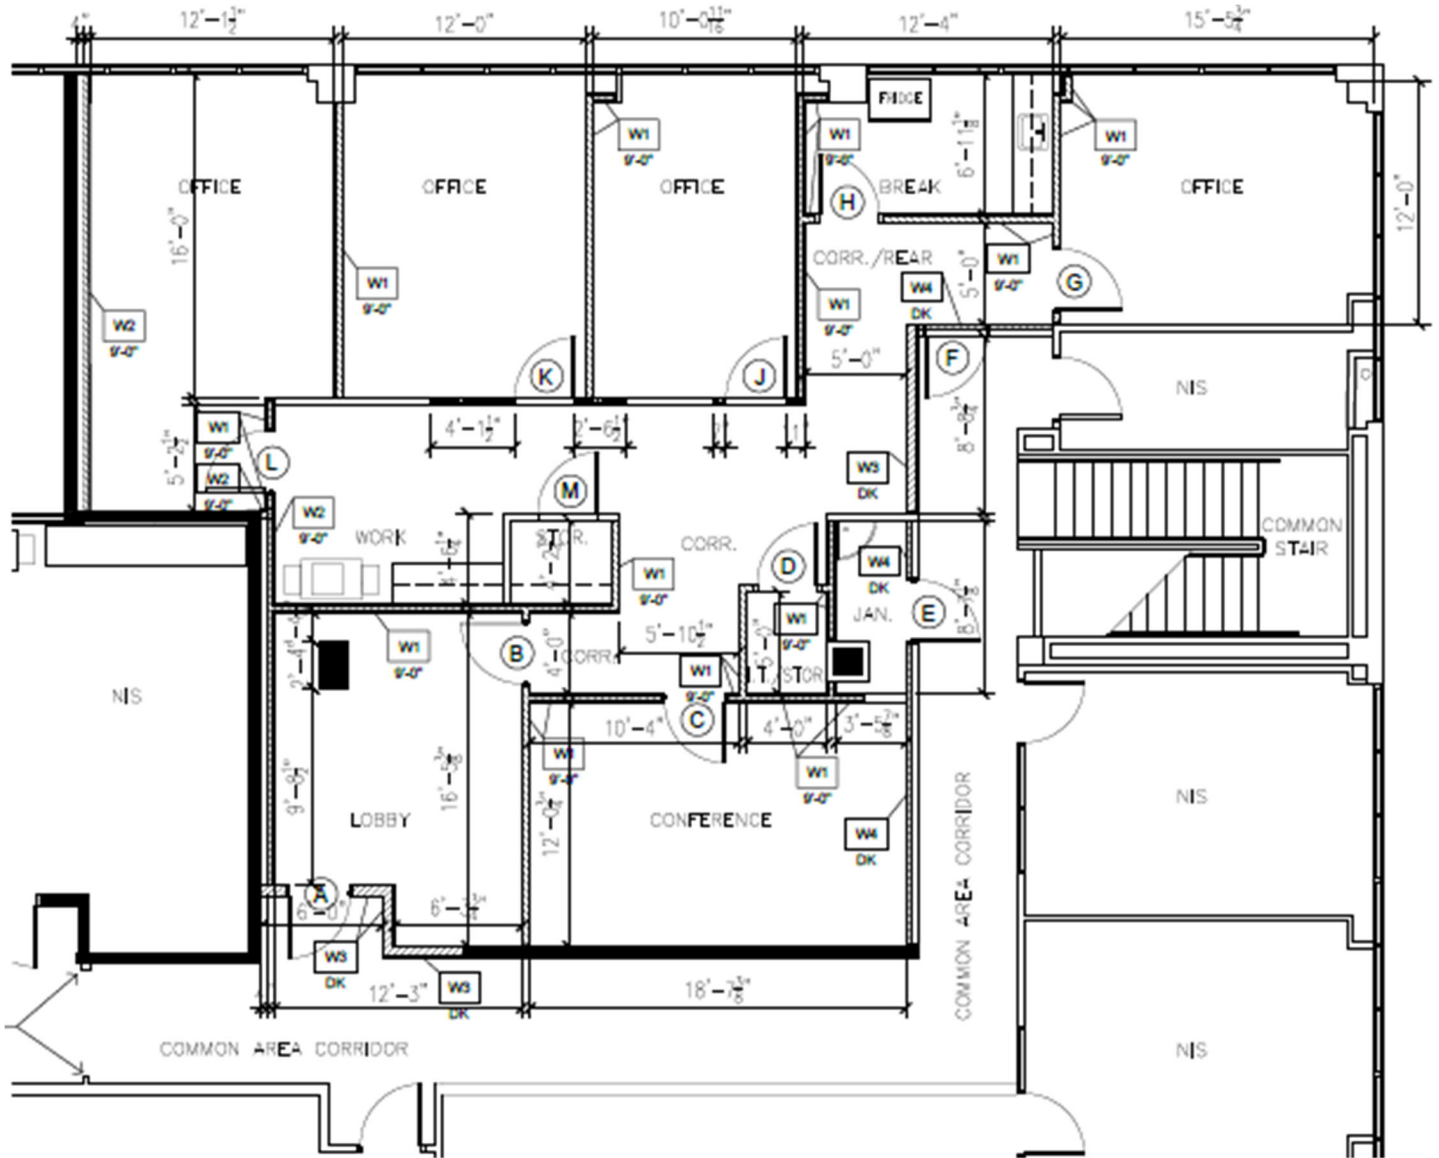

4701 Old Shepard
 Plano, Texas
 SUITE 230 - 2,594SF
 SPEC BUILDOUT

For Leasing Information

Dane Thomson

214-682-9005

HEALTHCARE & OFFICE REAL ESTATE SERVICES