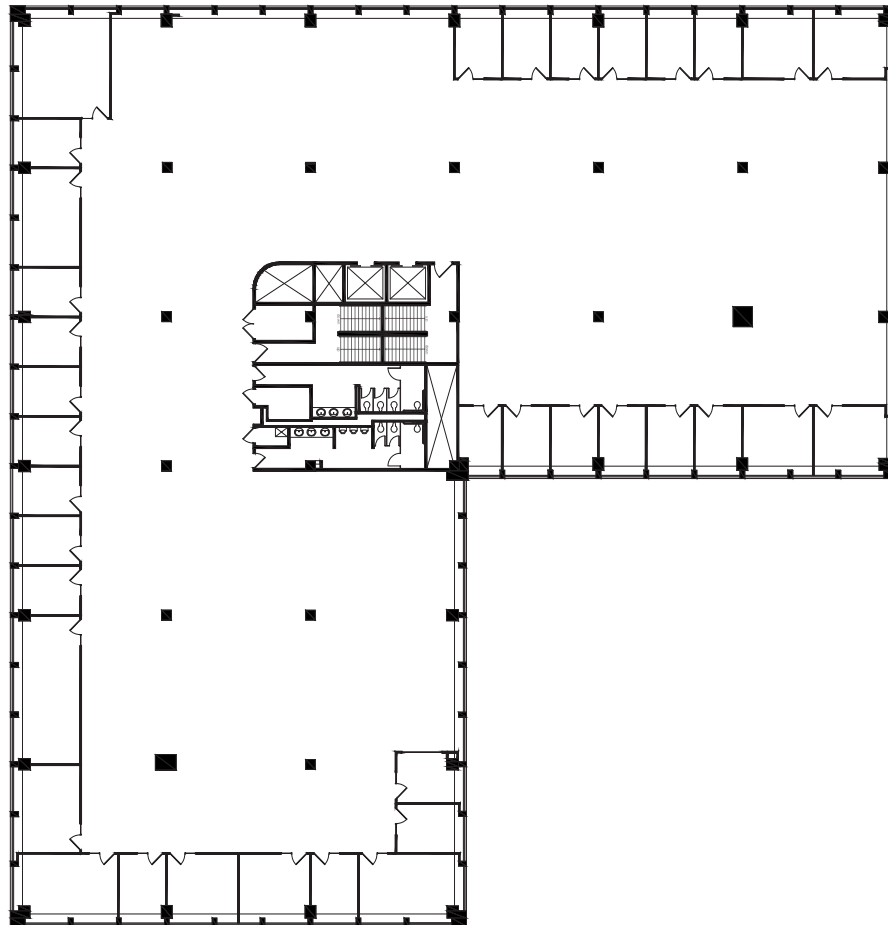

THE DRAKE

2211 YORK ROAD

Suite 400
27,326 RSF

LEASING INFORMATION

Jeff Shay
+1 773 858 1692
jeff.shay@jll.com

Jack Connors
+1 630 995 0433
jack.connors@jll.com

PROPERTY MANAGEMENT

Kathy Fejes
+1 630 990 2215
kathy.fejes@jll.com