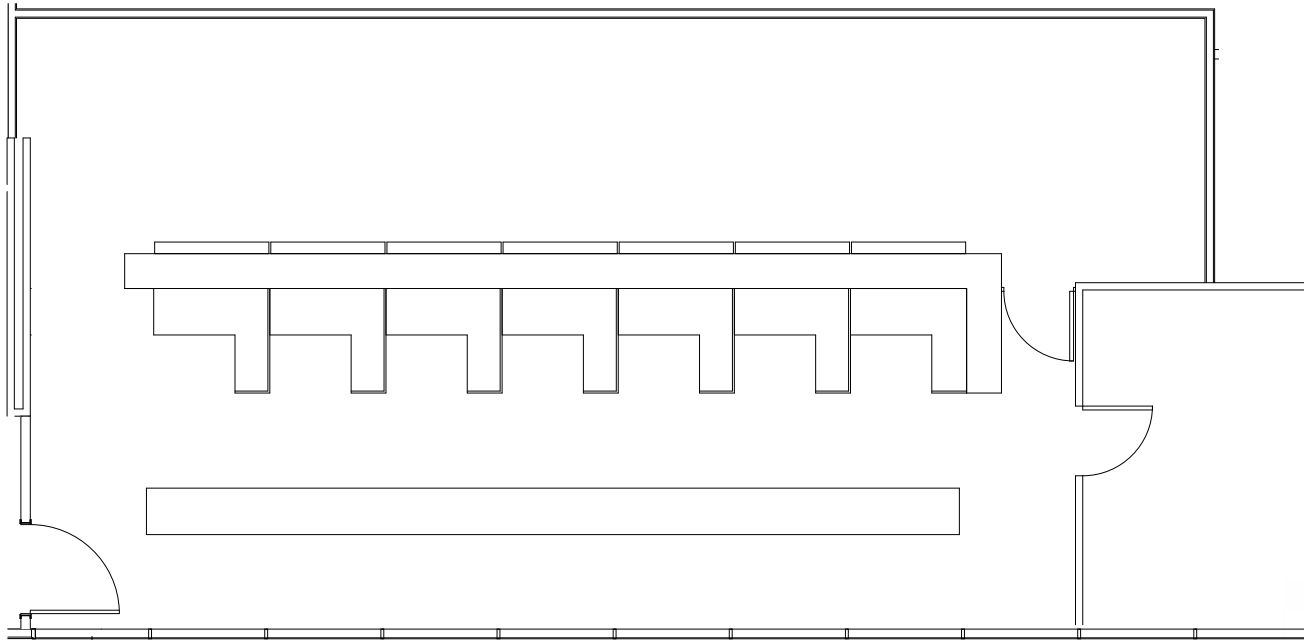

SUITE 115

1,715 RSF

FOR LEASING INFORMATION:

Matt Pruitt | Christian Canion | Harrison Biro
+1 713 425 5857