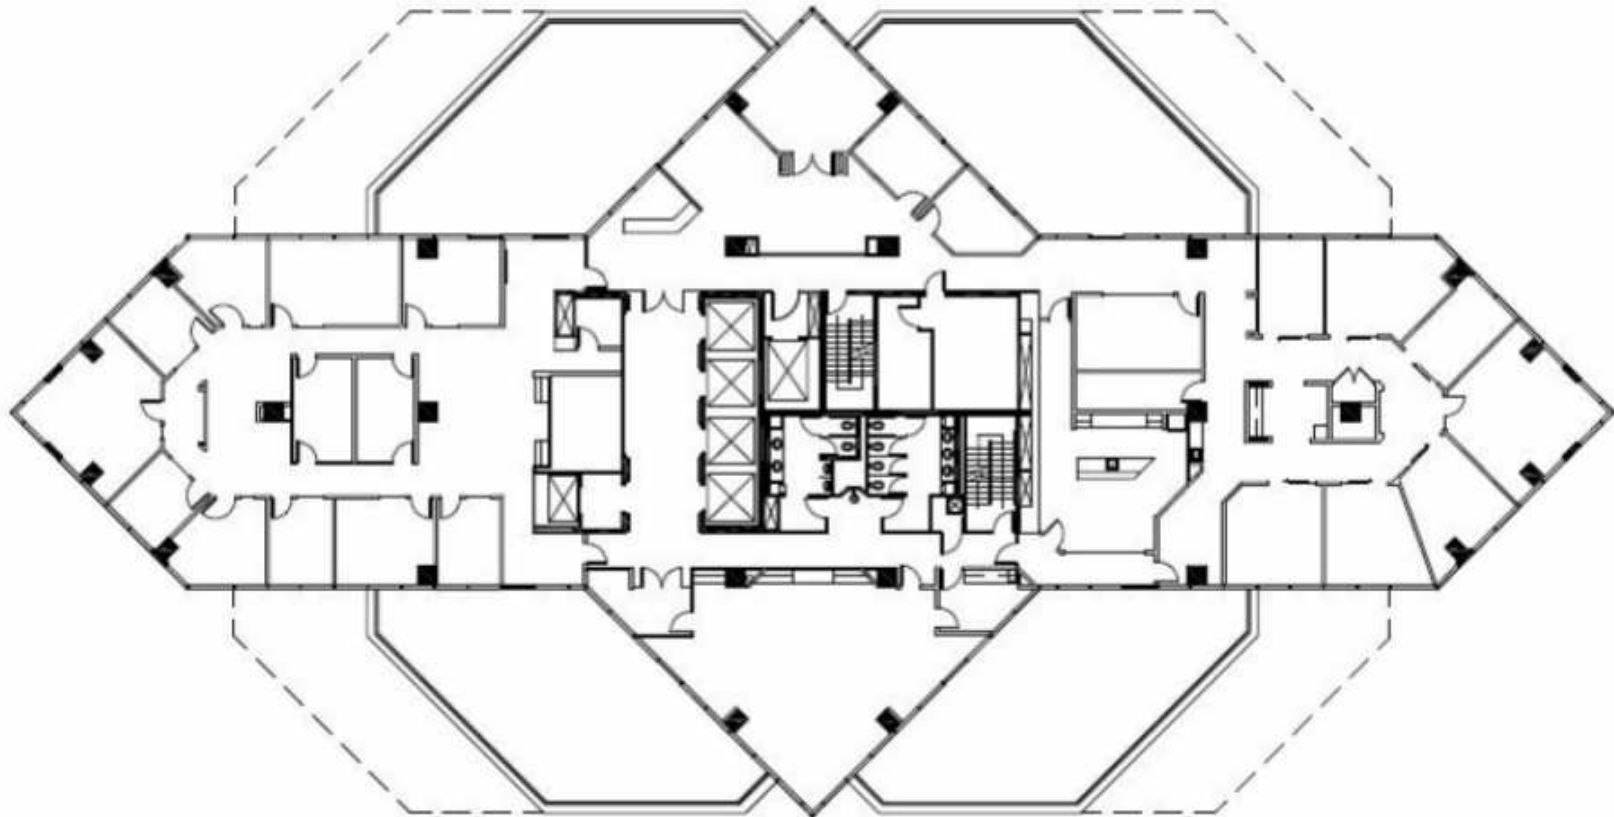

PEACHTREE

Suite 1900 | 17,767 RSF

Michael Howell
404.926.1640
mhowell@lpc.com

Hunter Henritze
404.924.2819
hhenritze@lpc.com

Gil Russell
404.519.0671
grussell@lpc.com

Lincoln