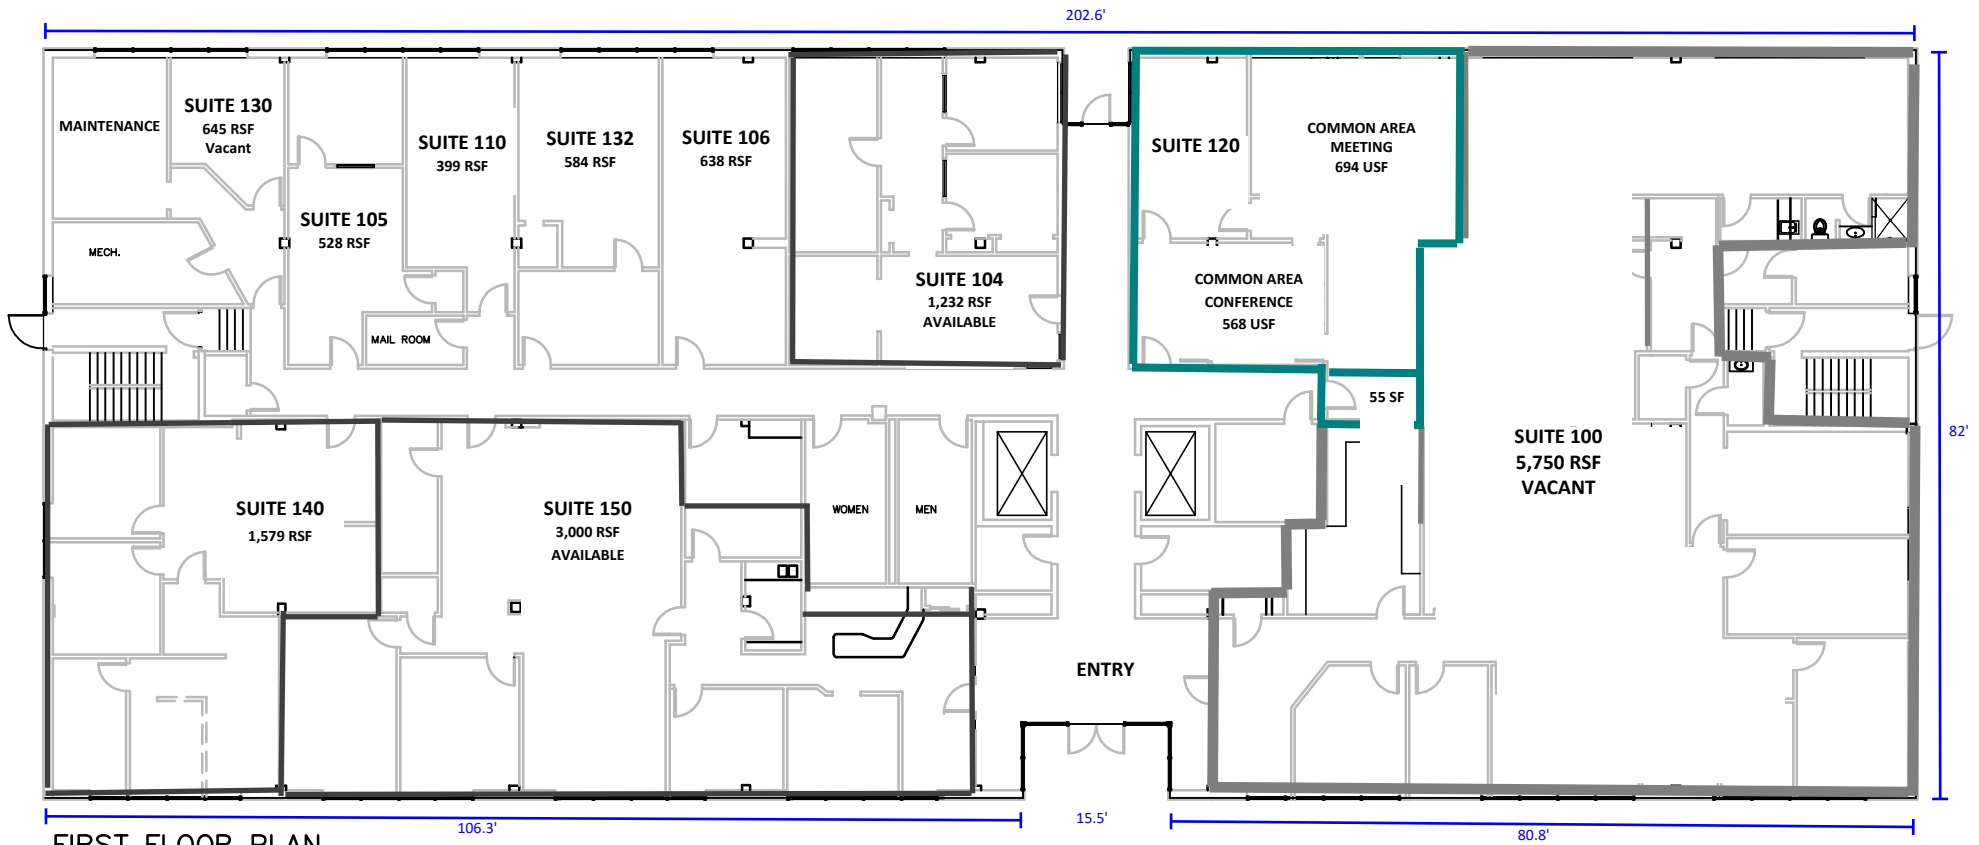

1161 MURFREESBORO RD, NASHVILLE, TN 37217  
FIRST FLOOR PLAN

FIRST FLOOR PLAN

SCALE: NTS