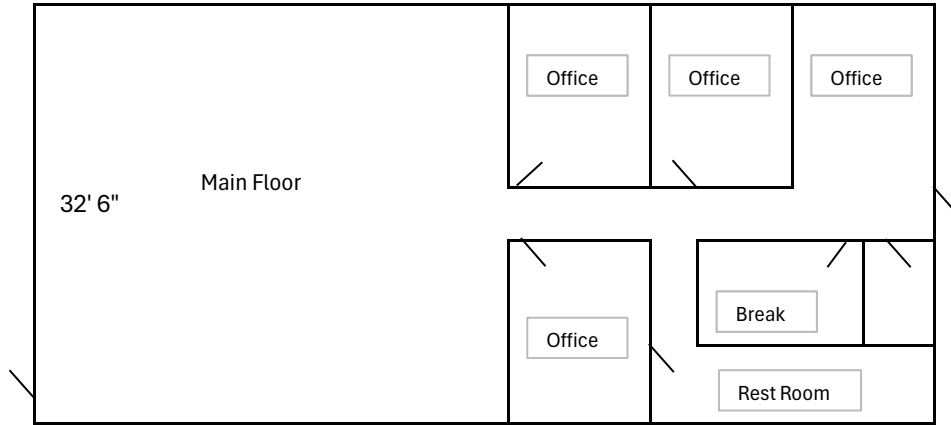

3420 E. Main St., Merrill WI

75'

Parking Lot

All Measurements are approximate & Not to Scale