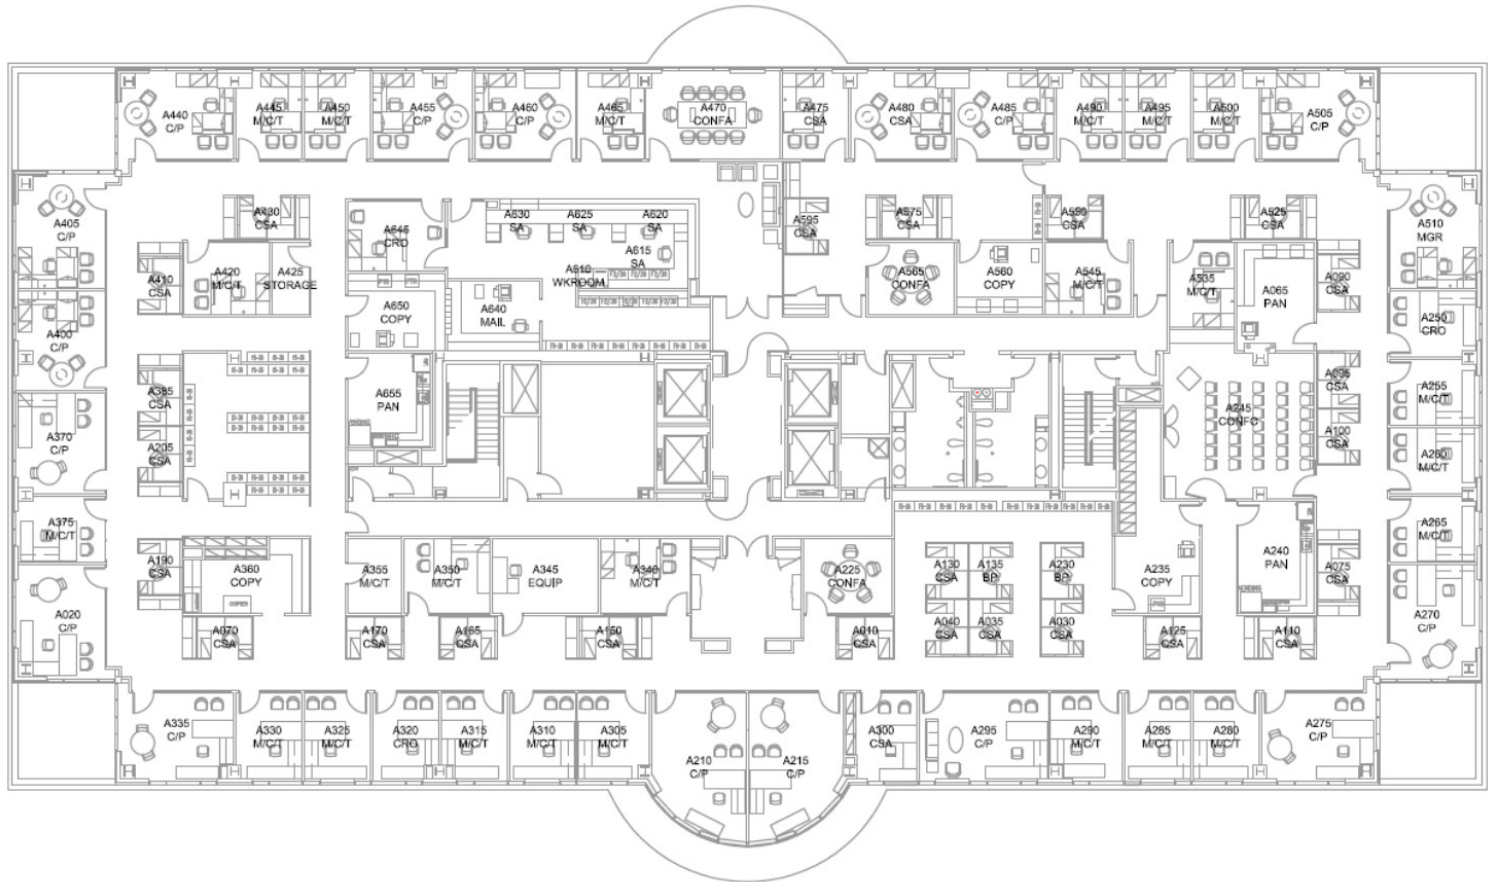

**Suite 800**  
±22,130 RSF

Furniture for illustrative purposes only