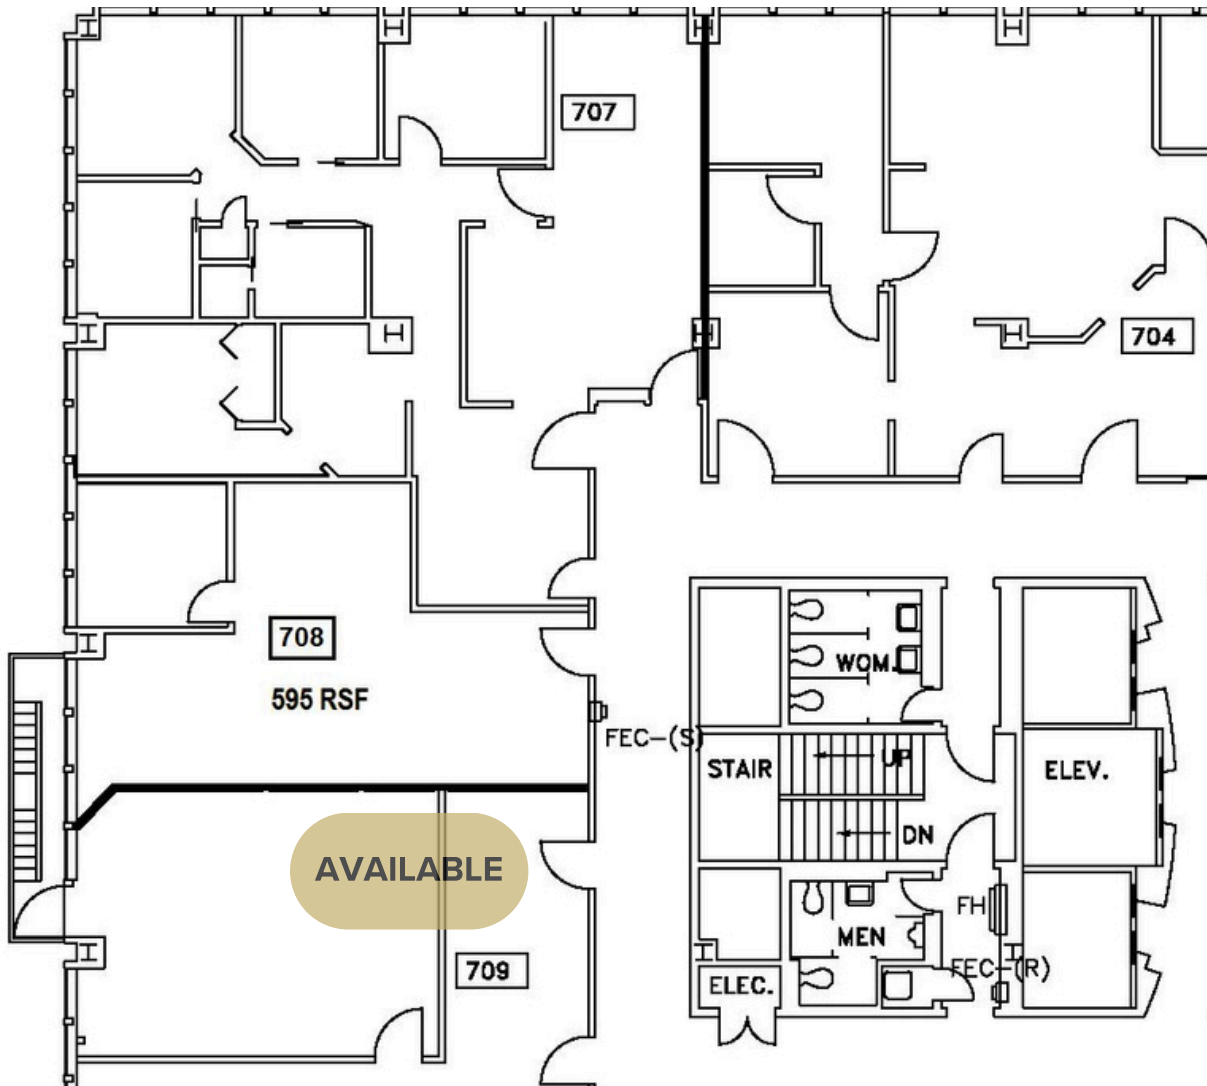

511 BUILDING

511 SW 10TH AVENUE | PORTLAND, OR

SUITE 0709: 792 RSF

FOR LEASING INFORMATION:

CARTER BEYL

Licensed in Oregon

503.522.2280

Carter@menasheproperties.com