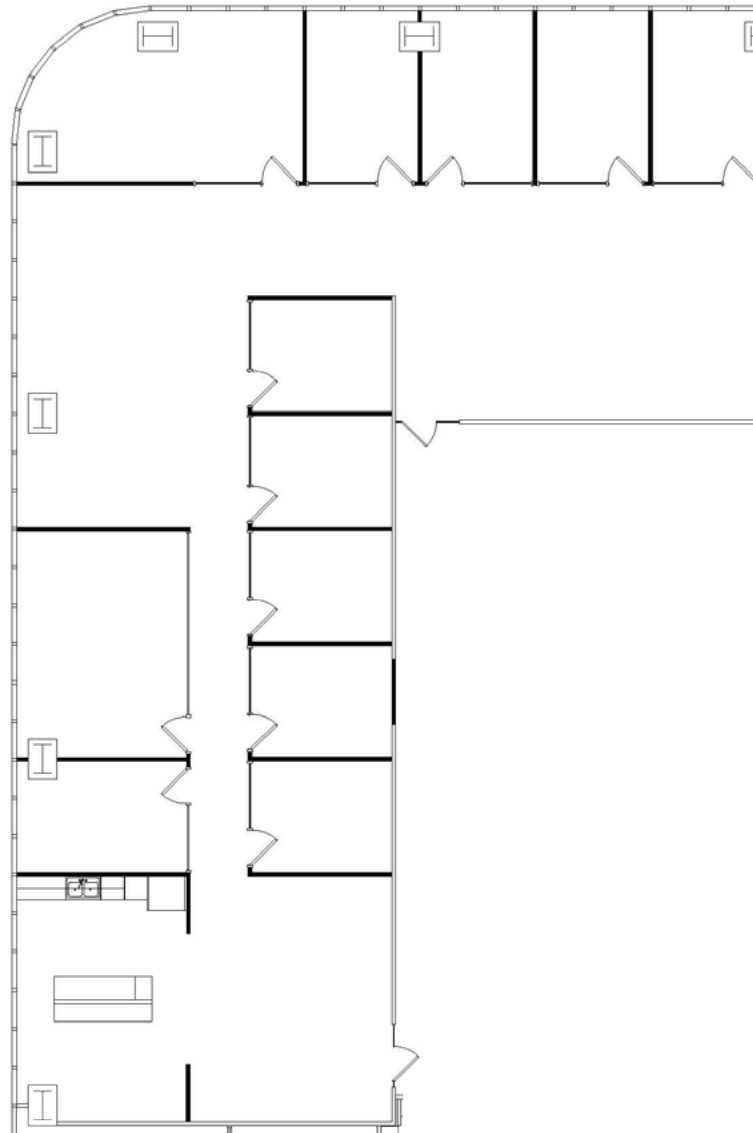

THE GILD SOUTH TOWER: 8150 N. CENTRAL EXPY. | DALLAS, TEXAS 75206

FLOOR 13
SUITE 1375
5,388 RSF

MATTHEW WIESER
mwieser@streamrealty.com

MARISSA PARKIN
marissa.parkin@streamrealty.com

PATRICK CRUZ
patrick.cruz@streamrealty.com