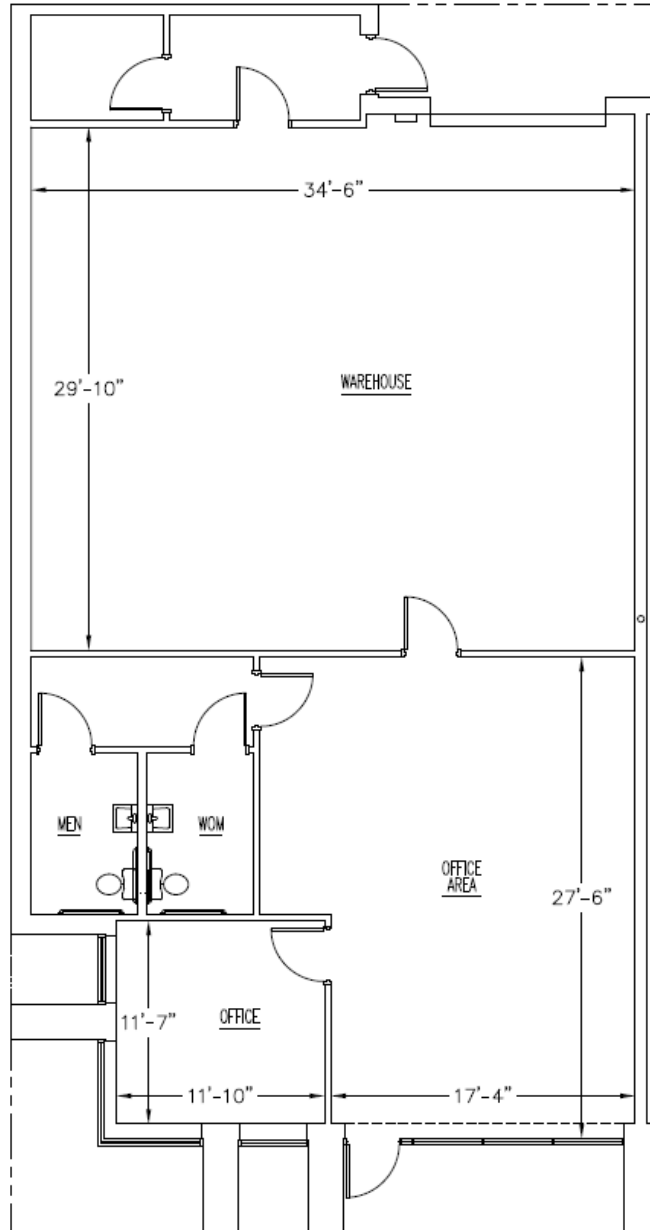

5905 Breckenridge Parkway, Tampa, FL

Suite A: 2,521 RSF

KEY PLAN

For more information:

Kelli Hatton
+1 813.454.1619
khatton@naiburnsscalo.com

Coy Lowrey
+1 813.215.8168
clowrey@naiburnsscalo.com

5201 W Kennedy Blvd, Suite 925
Tampa, FL
+1 813.815.8360