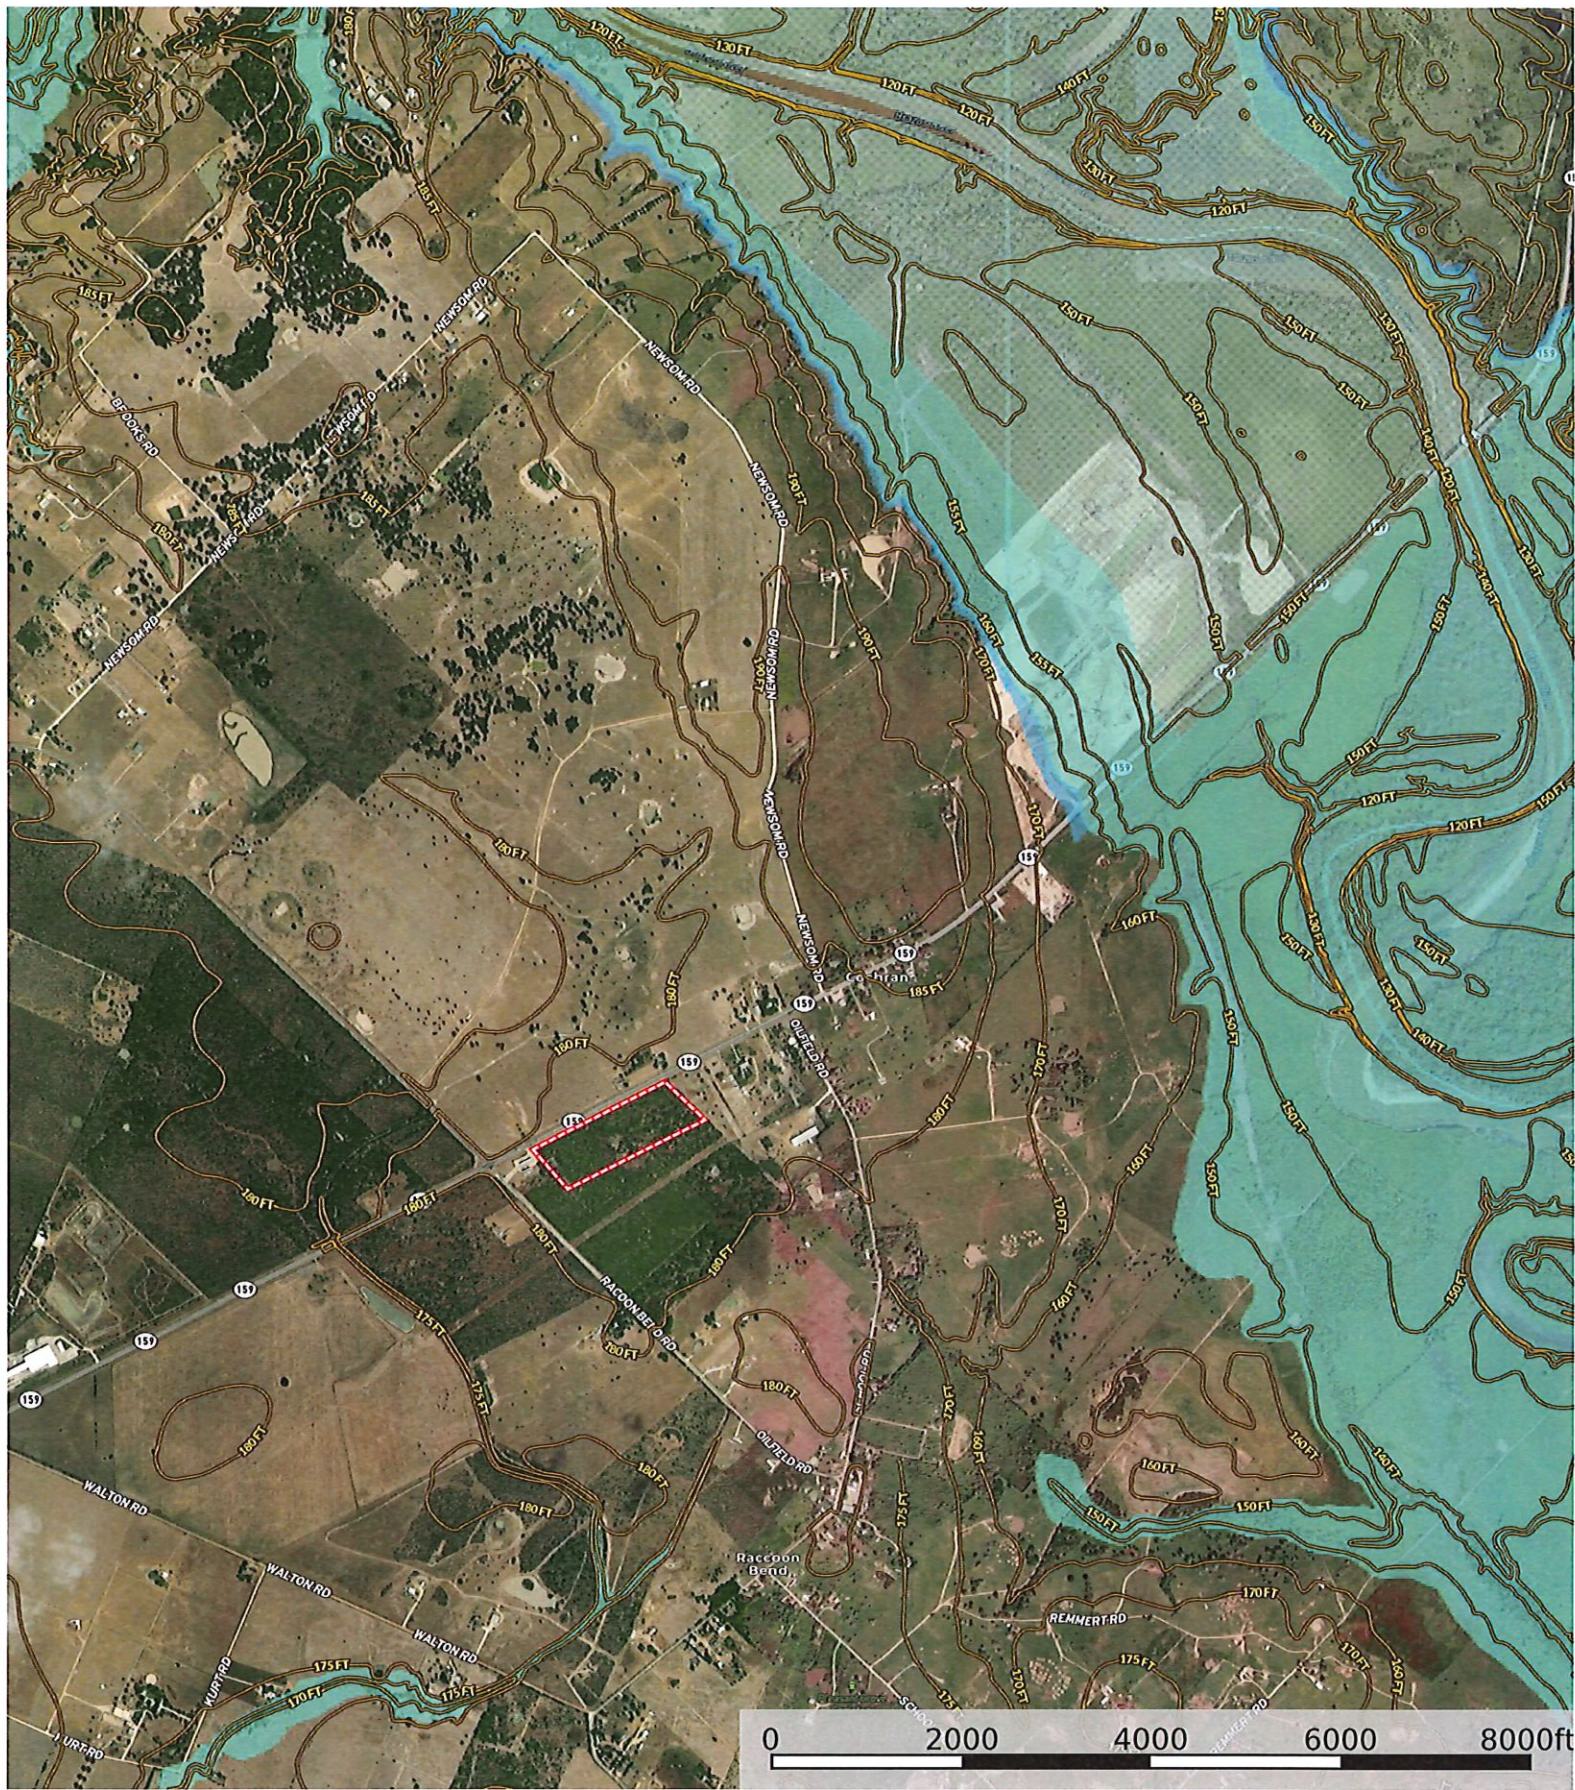

7 Boundary

17.97 ACRES

mapbox

Boundary

- Boundary
- 100 Year Floodplain
- 500 Year Floodplain
- Floodway
- Special
- Unmapped/ Not Included