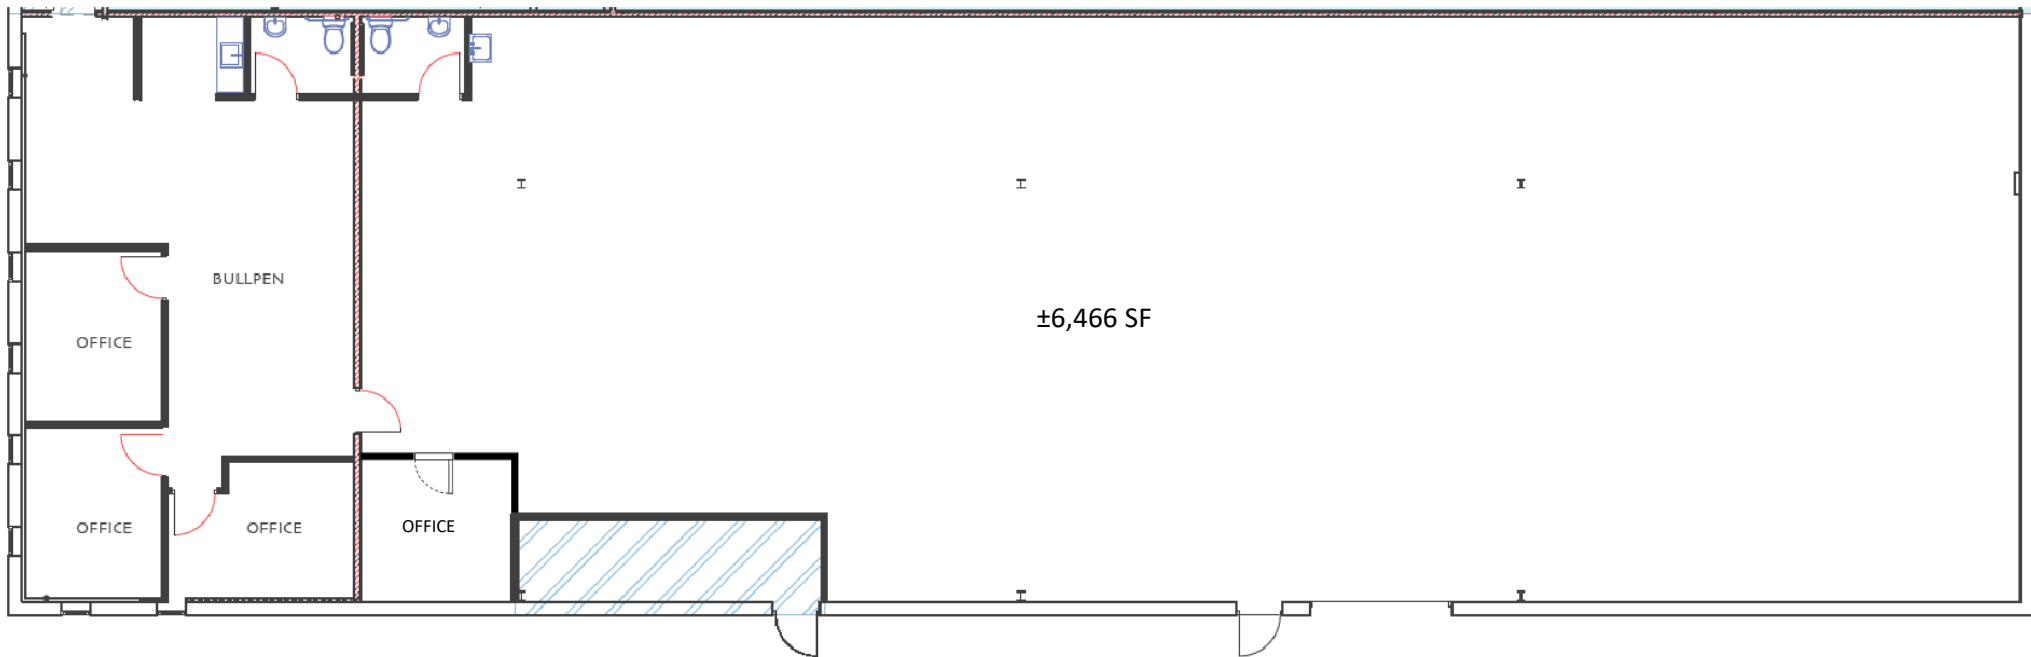

ROBERT ADAMS
Principal | Broker of Record
908.627.5400
radams@gardenstaterealty.net

GARDEN STATE REALTY
204 Passaic Ave, Suite 1
Fairfield, NJ 07004
973.846.0300 | gardenstaterealty.net