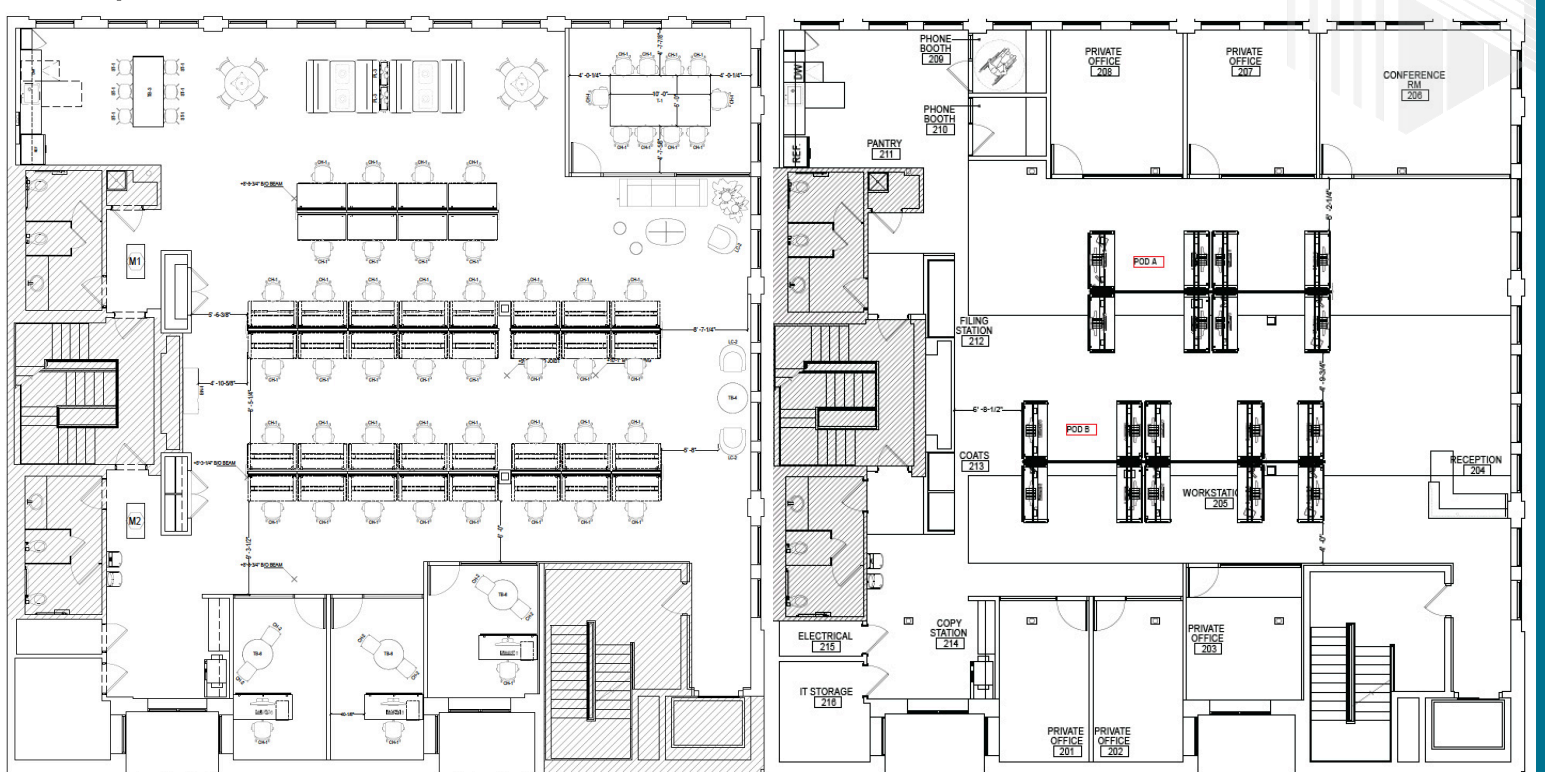

FULL OR PARTIAL BUILDING OPPORTUNITY
MOVE-IN READY SPEC SUITES 5,669 - 22,906 RSF
AVAILABLE

- Fully furnished, full floor spec suites with height adjustable desks
- Ready for occupancy today
- Redeveloped boutique building in trendy River North
- Private and secure elevator entry direct to suite
- Exterior signage available
- Can fit additional workstations as needed

JASON WIZNITZER +1 847 899 9596 Jason@lelyngroup.com

Sample Floor Plans

OVERALL PROPOSED FURNITURE PLAN