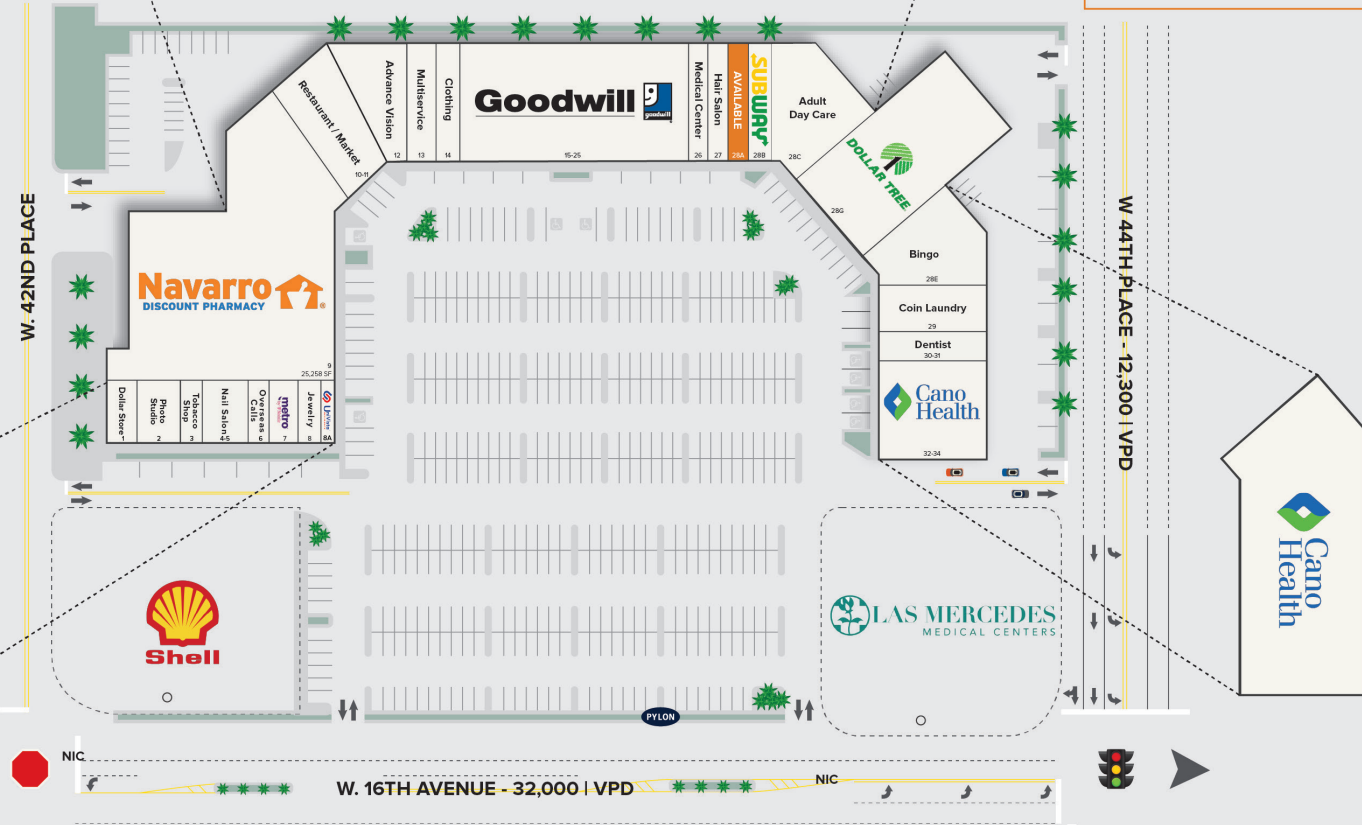

Flamingo Park Plaza

4410 1 16TH AVENUE | HIALEAH, FLORIDA 33012

FIRST FLOOR

1	Dollar Store	898 SF
2	Photo Studio	1,432 SF
3	Tobacco Shop	821 SF
4-5	Nail Salon	1,622 SF
6	International Calls	820 SF
7	Metro by T-Mobile	847 SF
8	Jewelery	708 SF
8A	UniVista Insurance	476 SF
9	Navarro Discount Pharmacy	25,258 SF
10-11	Restaurant / Market	2,637 SF
12	Advance Vision	4,412 SF
13	Multiservice	1,184 SF
14	Clothing	1,184 SF
15-25	Goodwill	14,267 SF
26	Medical Center	1,191 SF
27	Hair Salon	1,231 SF
28A	AVAILABLE	1,055 SF
28B	Subway	1,200 SF
28C	Adult Day Care	3,746 SF
28G	Dollar Tree	9,860 SF
28E	Bingo	6,702 SF
29	Coin Laundry	1,640 SF
30-31	Dentist	1,973 SF
32-34	Cano Health	21,135 SF

SECOND FLOOR

SECOND FLOOR

35-40	Banquet Hall	7,747 SF
41	ABA Star Service	4,339 SF
44	AVAILABLE	2,883 SF
47	ACPDO Office	2,845 SF
48	Physical Therapy	2,261 SF
49	Perfect Feet Care	1,728 SF
50-54	AC Pediatric Dentistry	7,280 SF
55-56	Medical Center	2,216 SF
57-58	Dentist	2,253 SF
59	Medical Center	1,147 SF
60	Pediatrics	1,147 SF
61	AVAILABLE	1,154 SF
62	Medical	1,518 SF
63	Storage	3,988 SF

FIRST FLOOR

Banquet Hall

7,747 SF
35-40

STOP