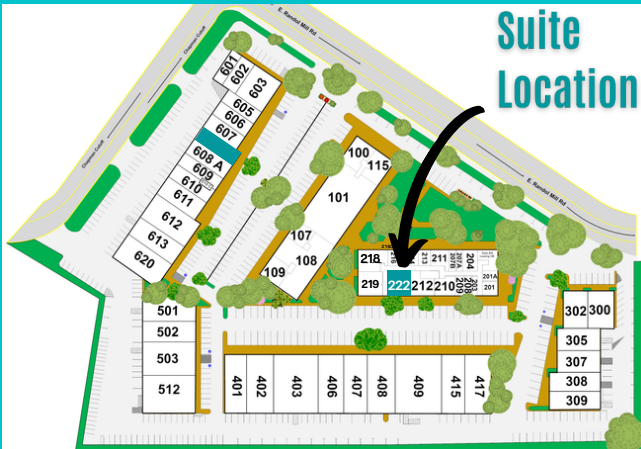

# WESTGATE PLAZA

Work Hard, Play Hard. Where Business Gets Done

Centrally located - Less than a minute drive from Interstate-30, State Highway-360, TX-157, 5 minutes from TX-183, 15 minutes from Interstate-20, and only 12 minutes from the Dallas/Fort Worth International Airport.

Suite Location

Current Layout.  
Basic Customizations can be made to the layout.

Premier Business Location  
Class A Buildout

Suite 222 FULL SERVICE OFFICE (all bills paid) 1,415 SQFT

Schedule Your Tour TODAY!