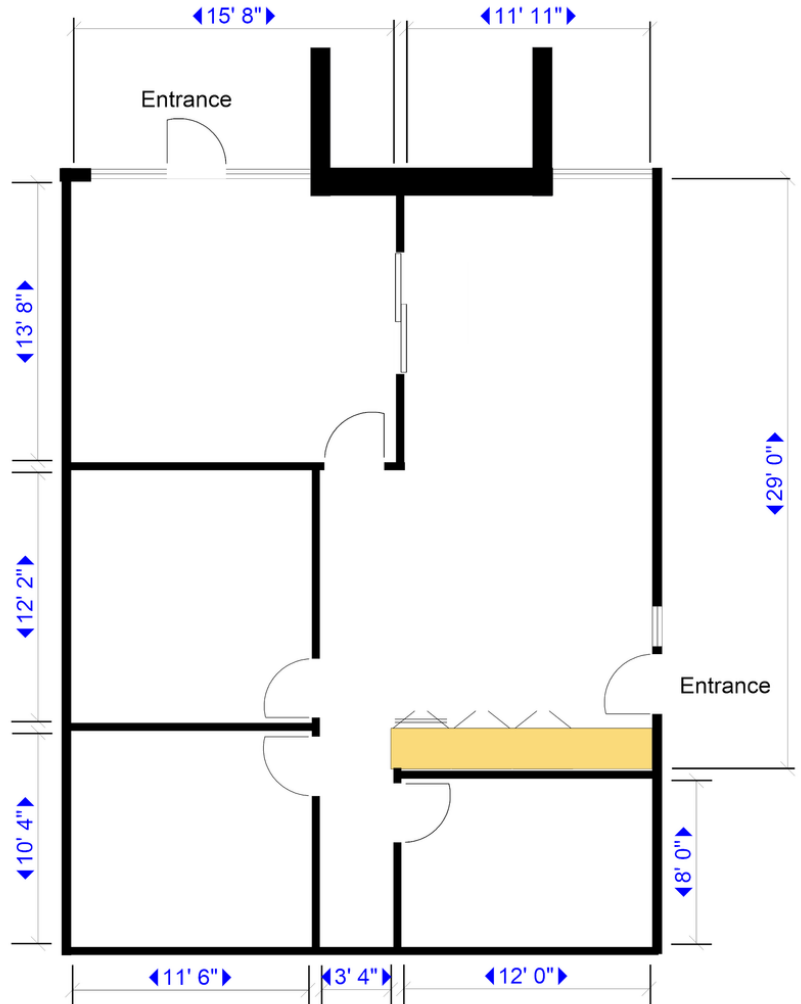

Suite Location

Current Layout.  
Basic Customizations can be made to the layout.

Premier Business Location  
Class A Buildout

Suite 222 FULL SERVICE OFFICE (all bills paid) 1,415 SQFT

Schedule Your Tour TODAY!