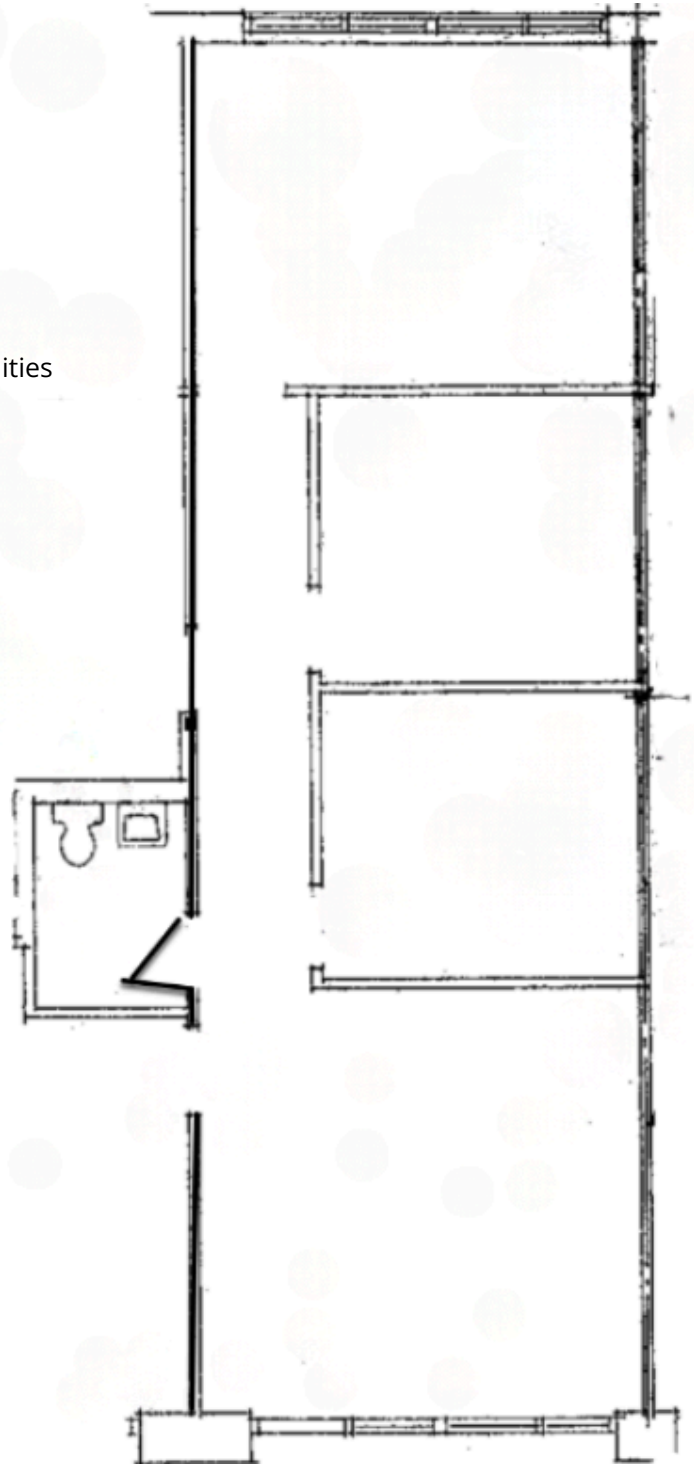

Get more information

Jim Holleman, CCIM

Principal | Broker

D +1 865 803 7777

jim.holleman@avisonyoung.com

**AVISON
YOUNG**

351 Trane Dr

- 840 SF office space available at 351 Trane Dr
- Lease rate: \$20.00 PSF Gross, net of janitorial
- Functional and efficient floor plan
- Ideal for office use
- Ample parking available
- Convenient access to major highways and surrounding amenities
- Well-maintained property in a professional business setting
- Flexible layout with private offices and open work areas