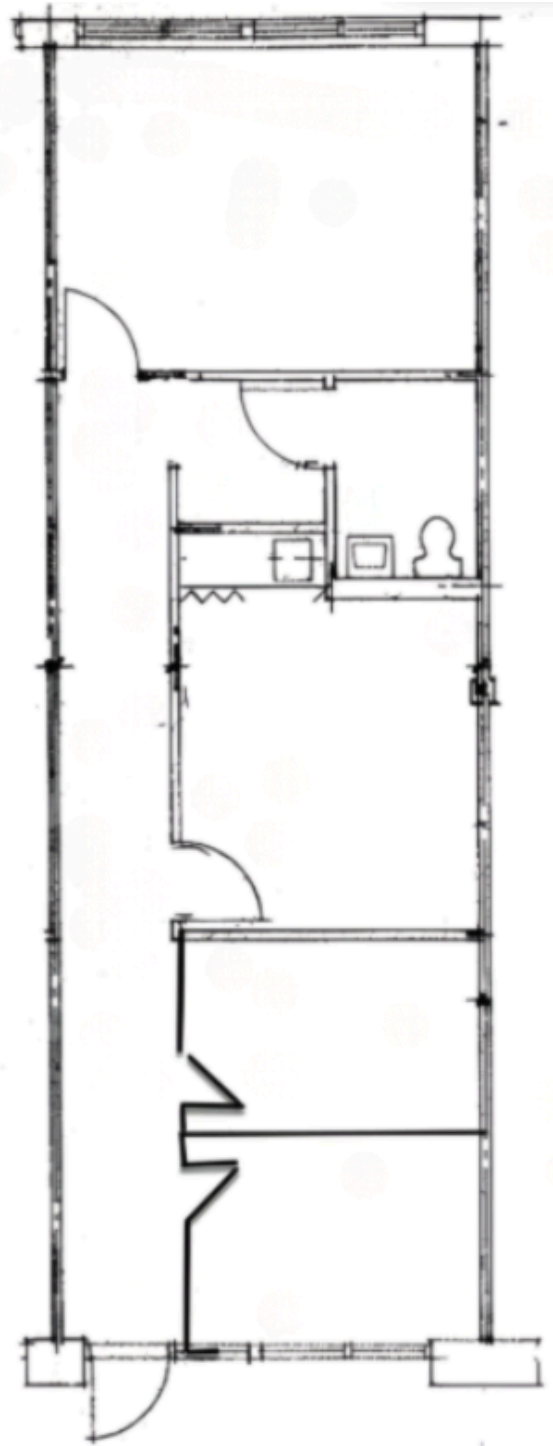

Get more information

Jim Holleman, CCIM

Principal | Broker

D +1 865 803 7777

jim.holleman@avisonyoung.com

**AVISON
YOUNG**

349 Trane Dr

- 800 SF office space available at 349 Trane Dr
- Lease rate: \$20.00 PSF Gross, net of janitorial
- Functional and efficient floor plan
- Ideal for office use
- Ample parking available
- Convenient access to major highways and surrounding amenities
- Well-maintained property in a professional business setting
- Flexible layout with private offices and open work areas

Get more information

Jim Holleman, CCIM

Principal | Broker

D +1 865 803 7777

jim.holleman@avisonyoung.com

**AVISON
YOUNG**

351 Trane Dr

- 840 SF office space available at 351 Trane Dr
- Lease rate: \$20.00 PSF Gross, net of janitorial
- Functional and efficient floor plan
- Ideal for office use
- Ample parking available
- Convenient access to major highways and surrounding amenities
- Well-maintained property in a professional business setting
- Flexible layout with private offices and open work areas