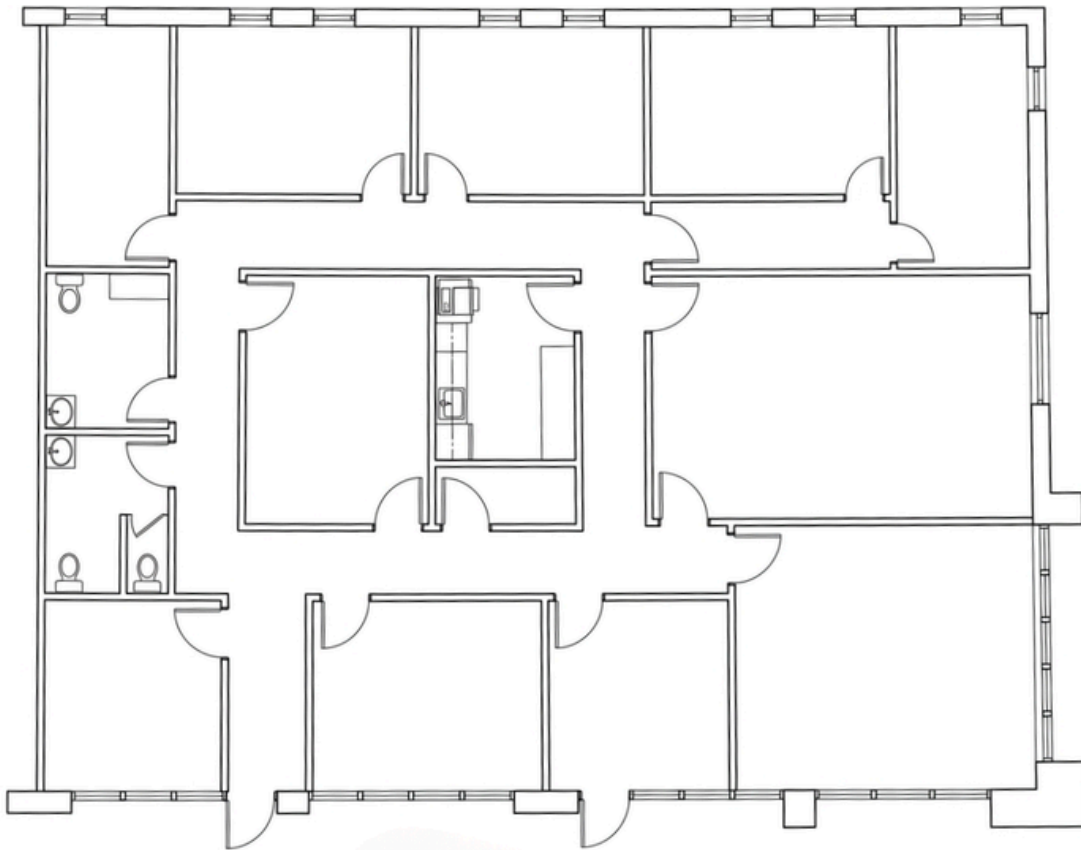

Get more information

Jim Holleman, CCIM

Principal | Broker

D +1 865 803 7777

jim.holleman@avisonyoung.com

Available Spaces

341 Trane Dr

- 3,200 SF office space available at 341 Trane Dr
- Lease rate: \$18.00 PSF Gross, net of janitorial
- Functional and efficient floor plan
- Ideal for office use
- Ample parking available
- Convenient access to major highways and surrounding amenities
- Well-maintained property in a professional business setting
- Flexible layout with private offices and open work areas