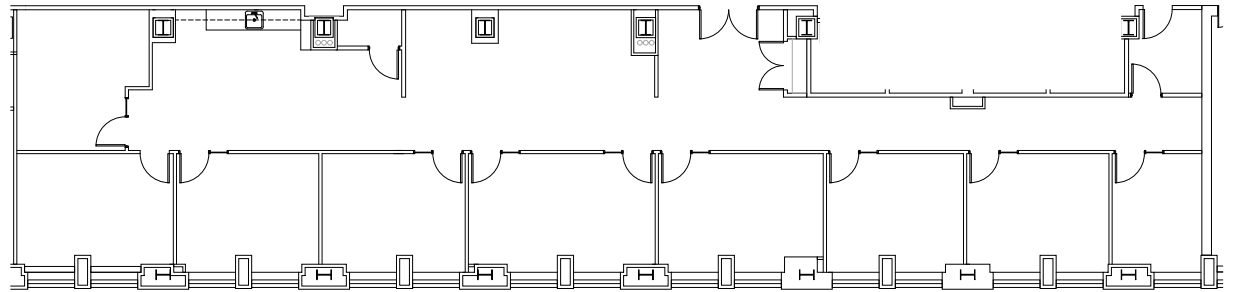

# SUITE 2030

4,029 RSF

AVAILABLE IMMEDIATELY

 Transwestern

*Eric Myers*

*John Nelson*

*Charlotte Evans*

312.881.7000