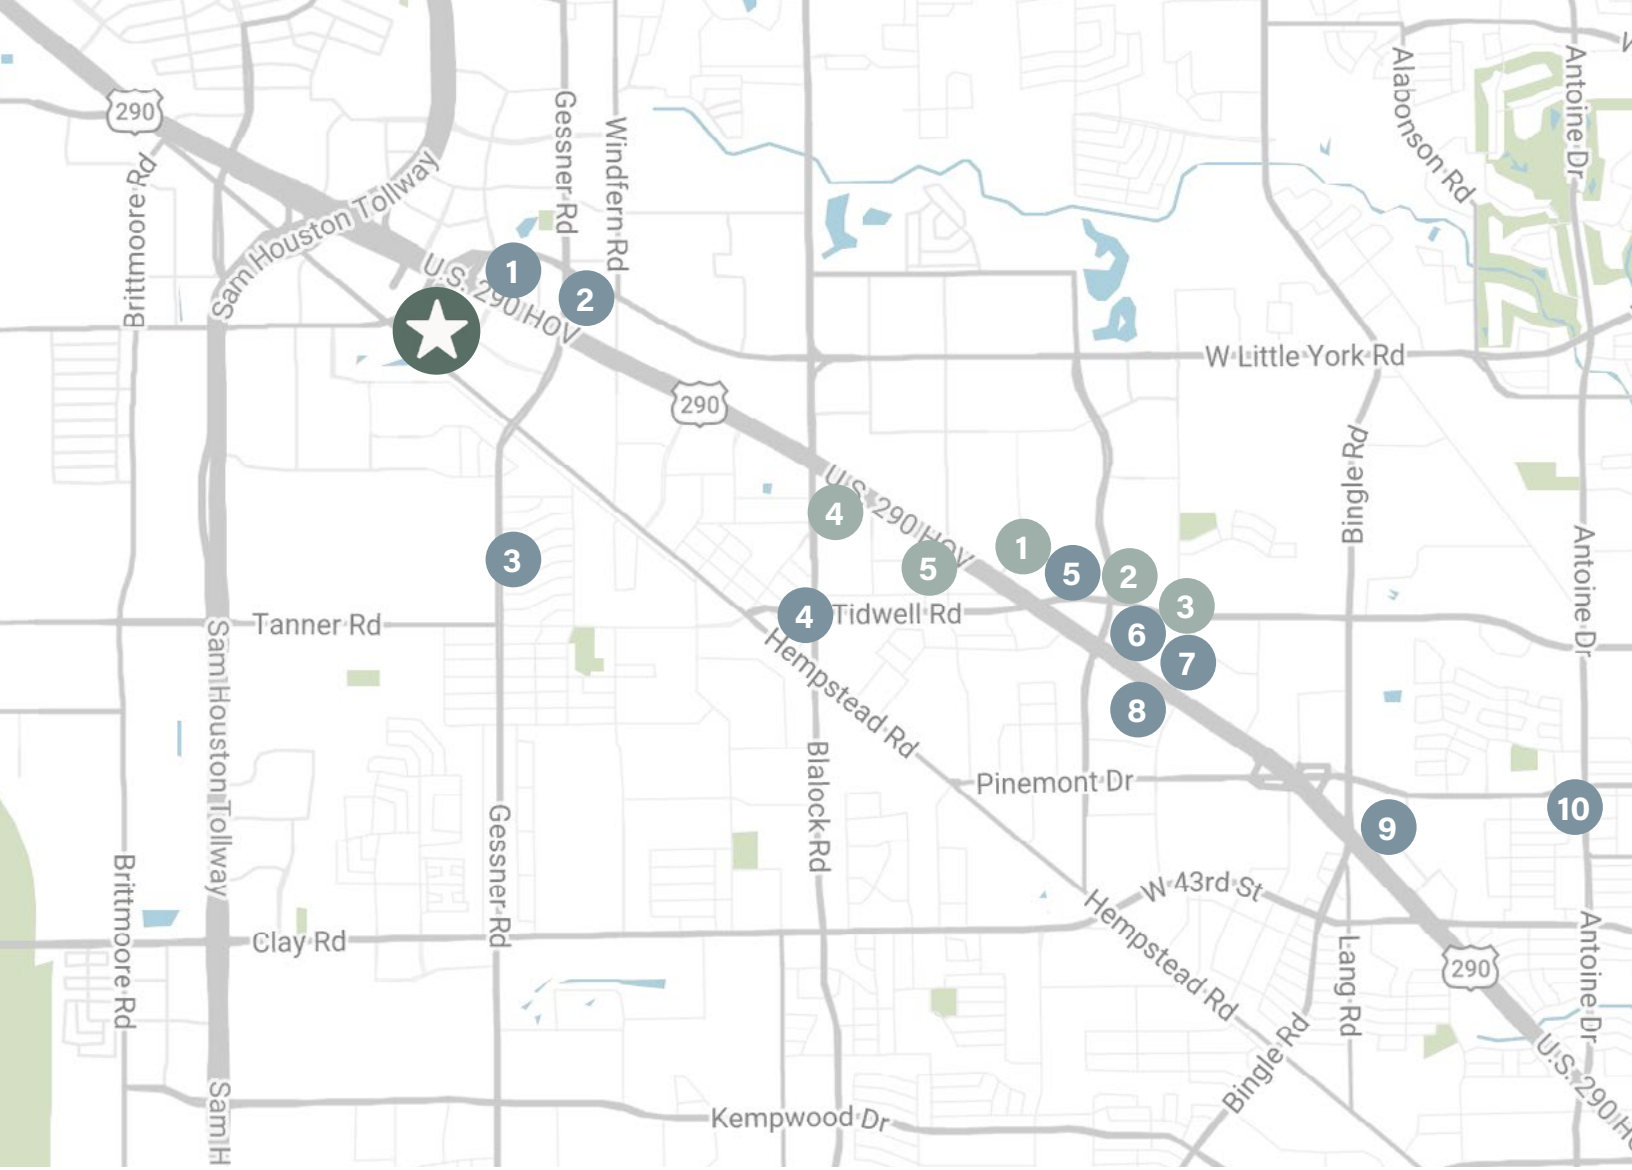

Class B

4 Stories

3.77/1,000 Parking Ratio

Controlled Tenant Access and Security System

On-Site Management and Engineers

Tenant Lounge

Monument Signage and Building Naming Rights Available

Convenient Access to Beltway 8, Highway 290, and Hempstead Highway

THE LOCATION

EATERIES

1	Rita's Cantina Mexican Kitchen Viva Restaurant 3
2	Rudy's "Country Store" and Bar-B-Q
3	Lunch at Sam's
4	Eats Mesquite Grill Pho Happiness Branding Iron Hamburger
5	BreWingZ Chipotle Mexican Grill Panera Bread Raising Cane's

TO-DO

1	PetSmart James Avery Artisan Jewelry Bath & Body Works
2	LA Fitness
3	Planet Fitness Target Cinemark Tinseltown
4	The Home Depot
5	Cavender's Boot City
6	Chase Bank Starbucks

ACCESSIBILITY

Positioned at the intersection of Highway 290 and Beltway 8 in Northwest Houston, York Centre offers premier office space with outstanding regional connectivity. Surrounded by established residential communities like Jersey Village, the property benefits from a robust labor pool of more than 278,000 within a five-mile radius. Tenants are also just a short drive from top-tier dining and retail at CityCentre, Memorial City Mall, Town & Country Village, and Brookhollow Village Shopping Center.

DRIVE TIMES

2 min.	Highway 290
2 min.	Beltway 8
7 min.	Loop 610
8 min.	I-10
10 min.	CityCentre Memorial City Mall Town & Country Village
13 min.	The Galleria
16 min.	Downtown Houston
22 min.	George Bush Inter. Airport (IAH)
30 min.	Hobby Airport