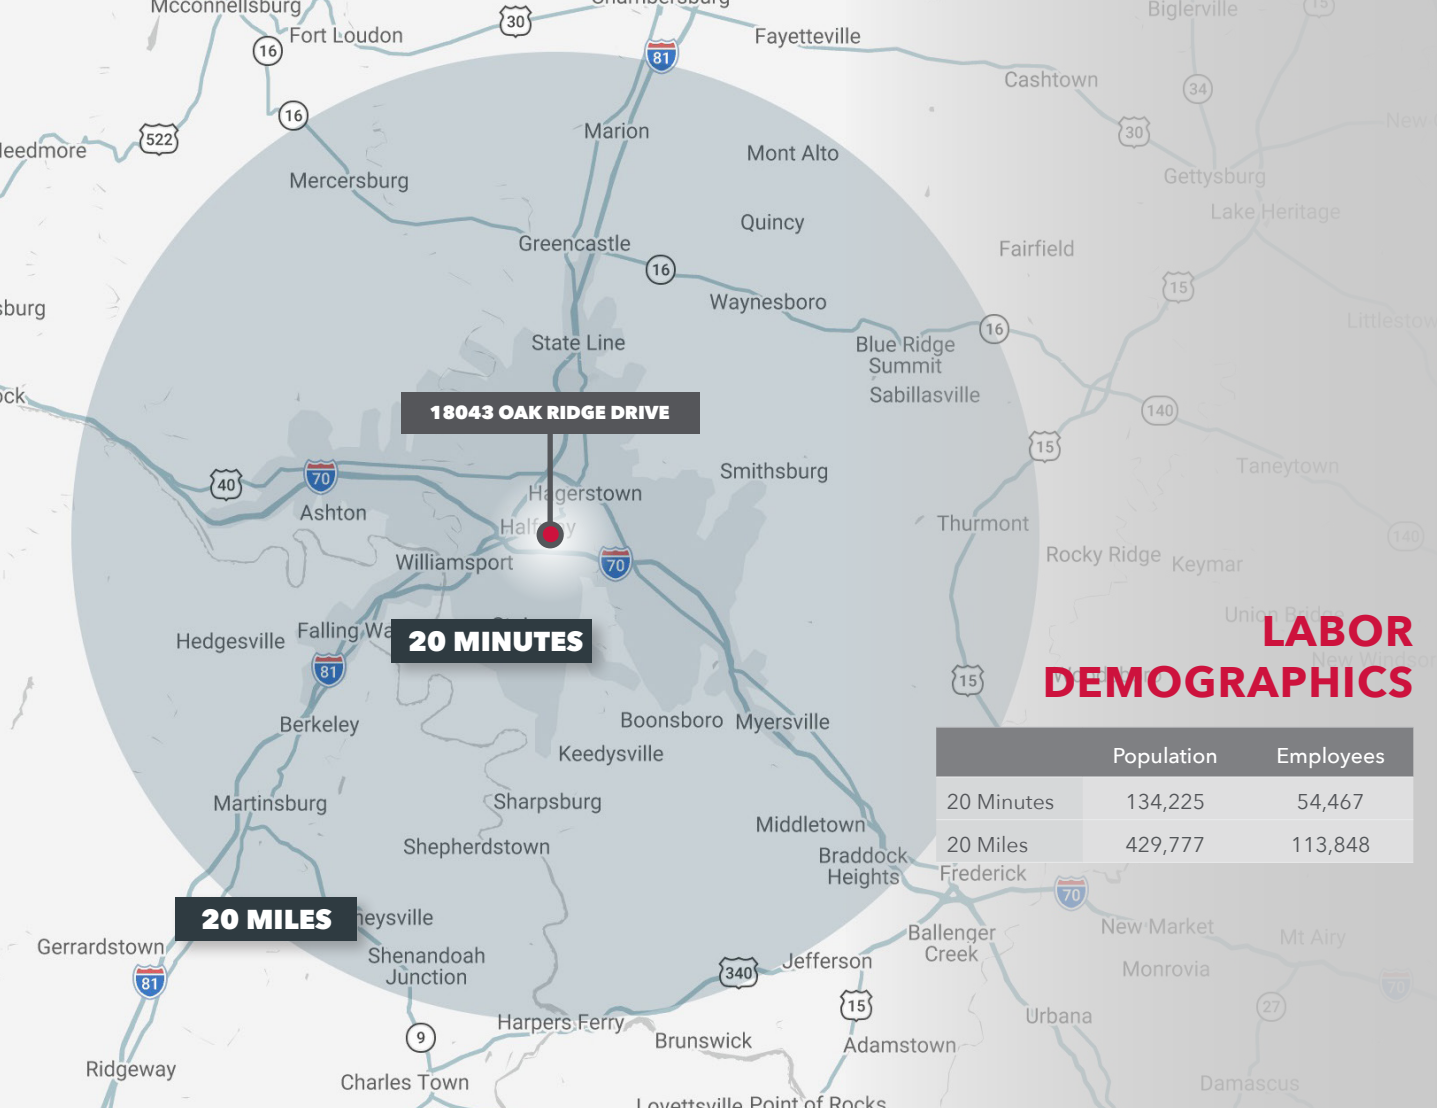

## LOCATION ACCESS

**18043 OAK RIDGE DRIVE**

**20 MINUTES**

**20 MILES**

## LABOR DEMOGRAPHICS

	Population	Employees
20 Minutes	134,225	54,467
20 Miles	429,777	113,848

## DRIVE TIMES

CITY	MILES	MINUTES
Washington, D.C.	66	75
Baltimore, MD	71	70
Harrisburg, PA	80	87
Philadelphia, PA	172	170
New York, NY	252	250

INTERMODEL	MILES	MINUTES
CSX Intermodal - Chambersburg, PA	26	27