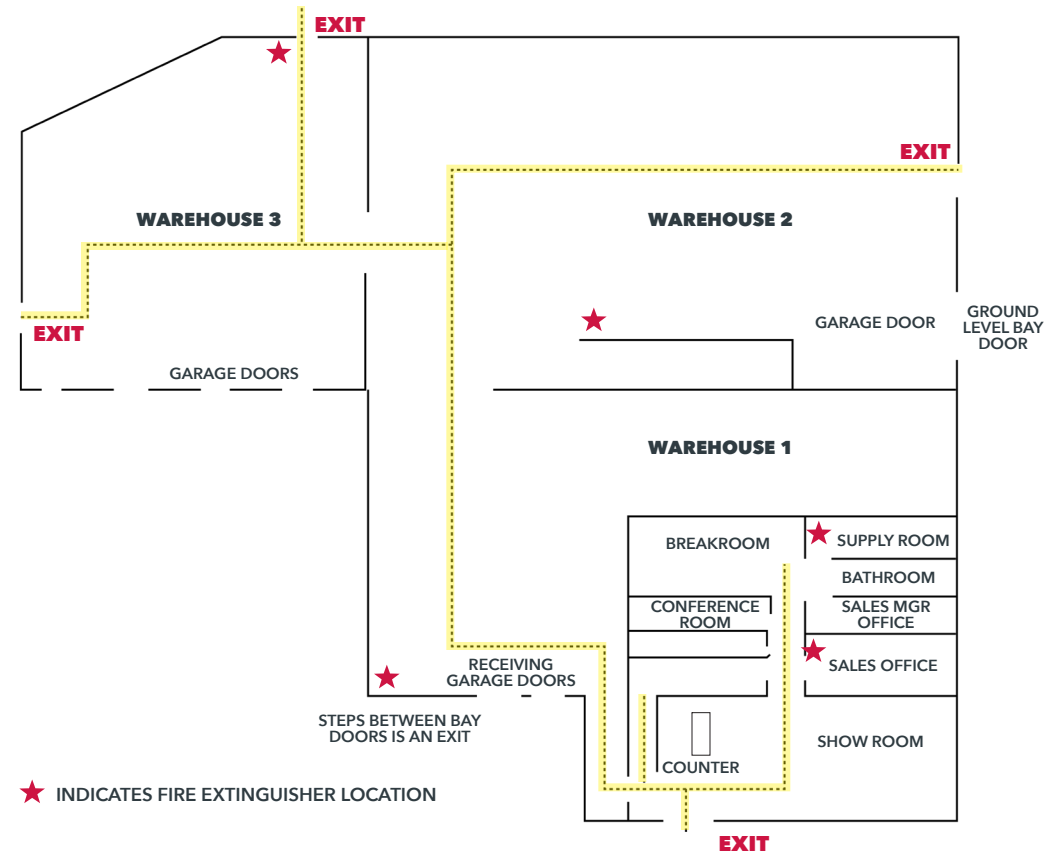

## PROPERTY OVERVIEW

SUBLEASE EXPIRATION DATE	9/30/2032
AVAILABLE SIZE	23,800 SF
ACRES	2.46 AC
OFFICE SIZE	2,100 SF
ZONING	BL (Business Local) - (Antietam Overlay 1)
CAR PARKING	12 +/- Spaces
GRADE DOORS	1 (12' x 12')
DOCK DOORS	3 (10' x 8')
CLEAR HEIGHT	11' - 12' 4"
POWER	400 amps 120/240 - Single Phase
GAS	Yes
SEWER/WATER	Public