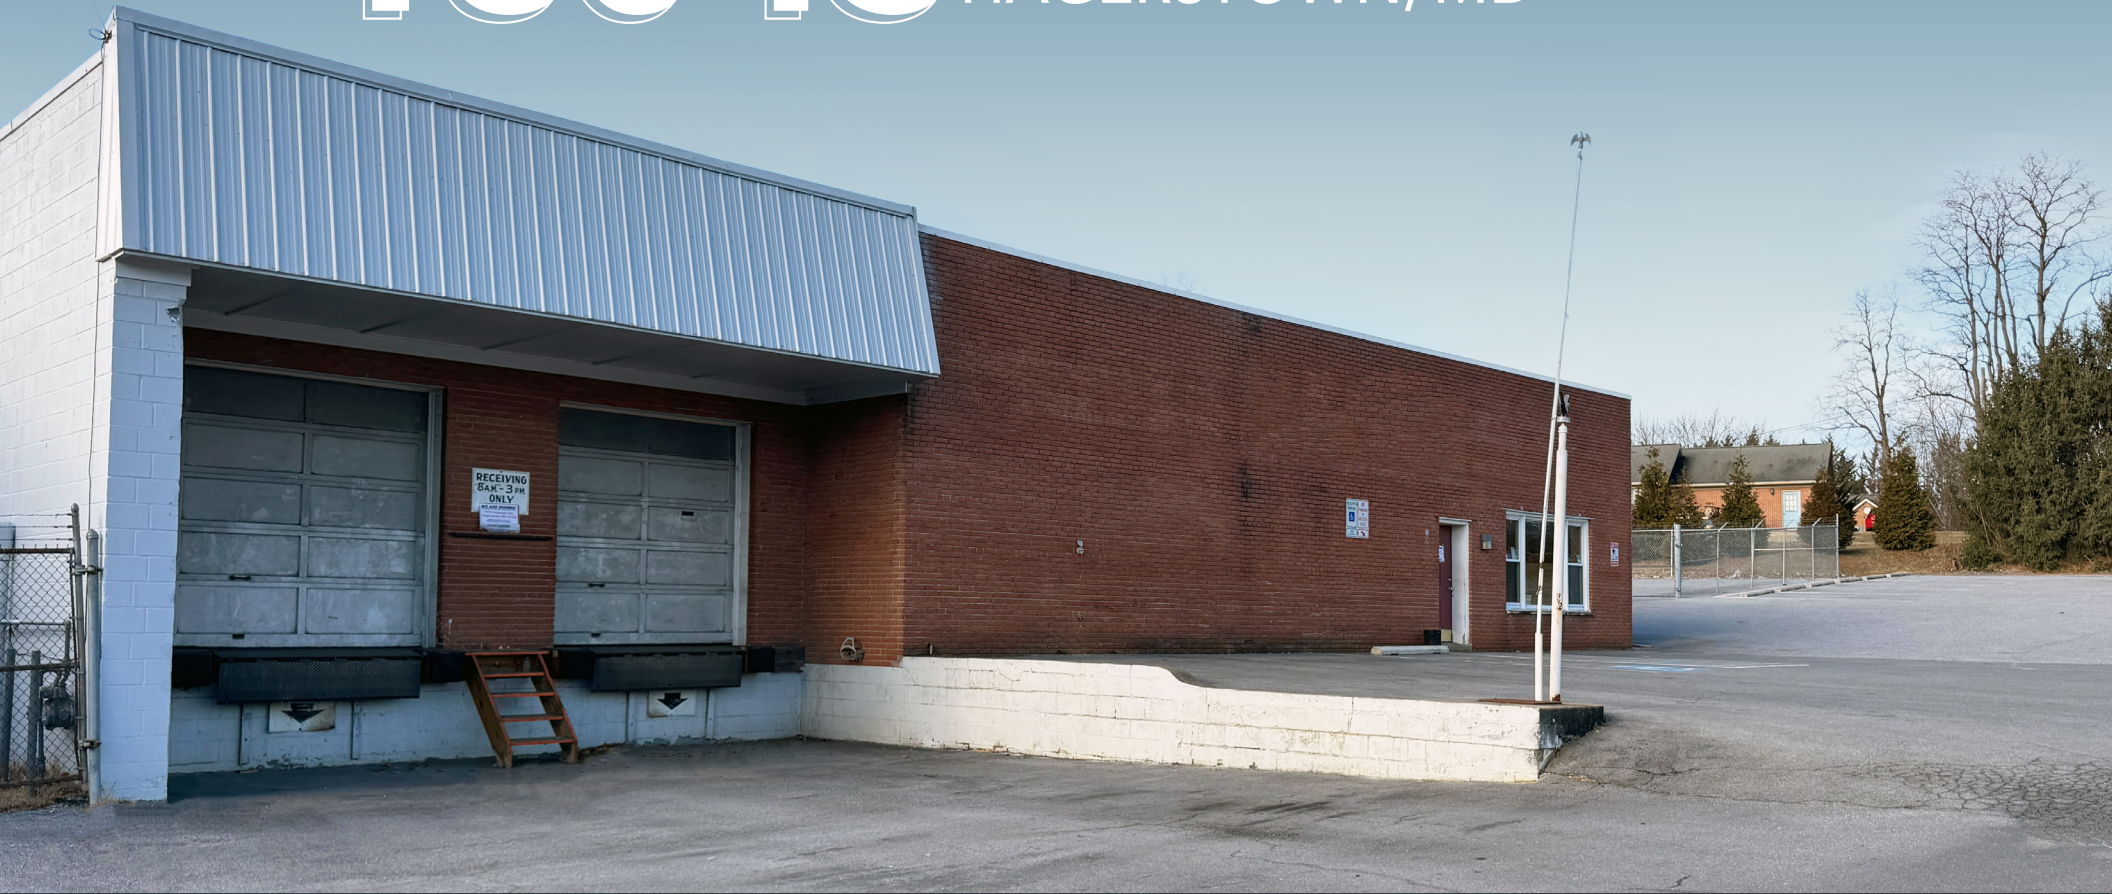

# 18043 OAK RIDGE DRIVE HAGERSTOWN, MD

**23,800 SF FLEX WAREHOUSE FOR SUBLEASE**  
**INCLUDES 7,000 SF +/- SECURED OUTDOOR STORAGE LOT ON-SITE**

# 18043 OAK RIDGE DRIVE HAGERSTOWN, MD

**23,800 SF FOR SUBLEASE**  
**INDUSTRIAL OUTDOOR STORAGE**

## PROPERTY OVERVIEW

SUBLEASE EXPIRATION DATE	9/30/2032
AVAILABLE SIZE	23,800 SF
ACRES	2.46 AC
OFFICE SIZE	2,100 SF
ZONING	BL (Business Local) - (Antietam Overlay 1)
CAR PARKING	12 +/- Spaces
GRADE DOORS	1 (12' x 12')
DOCK DOORS	3 (10' x 8')
CLEAR HEIGHT	11' - 12' 4"
POWER	400 amps 120/240 - Single Phase
GAS	Yes
SEWER/WATER	Public

# 18043 OAK RIDGE DRIVE

HAGERSTOWN, MD

23,800 SF FOR SUBLEASE  
**INDUSTRIAL OUTDOOR STORAGE**