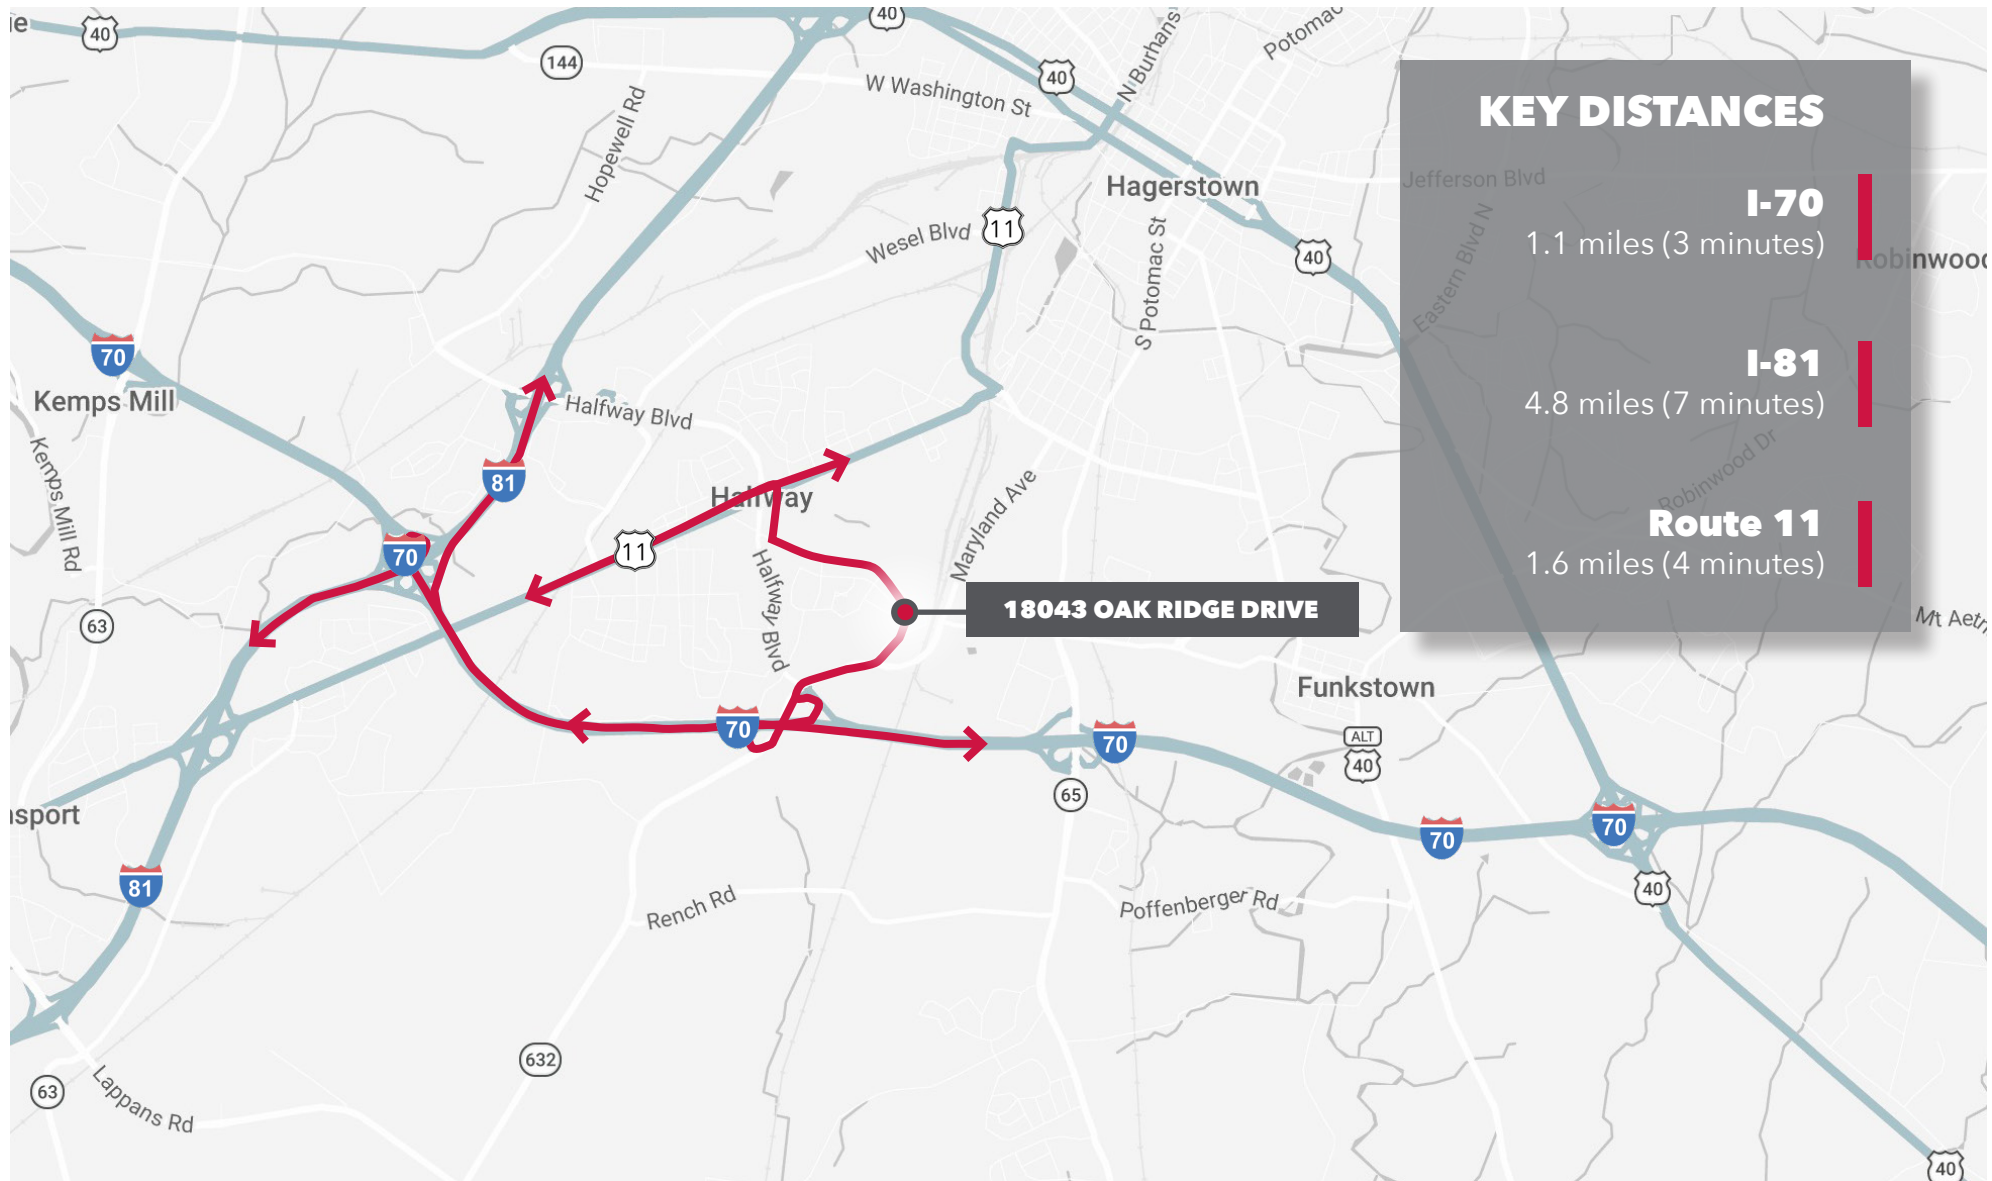

## LOCATION ACCESS

**18043 OAK RIDGE DRIVE**

**20 MINUTES**

**20 MILES**

## DRIVE TIMES

CITY	MILES	MINUTES
Washington, D.C.	66	75
Baltimore, MD	71	70
Harrisburg, PA	80	87
Philadelphia, PA	172	170
New York, NY	252	250

INTERMODEL	MILES	MINUTES
CSX Intermodal - Chambersburg, PA	26	27