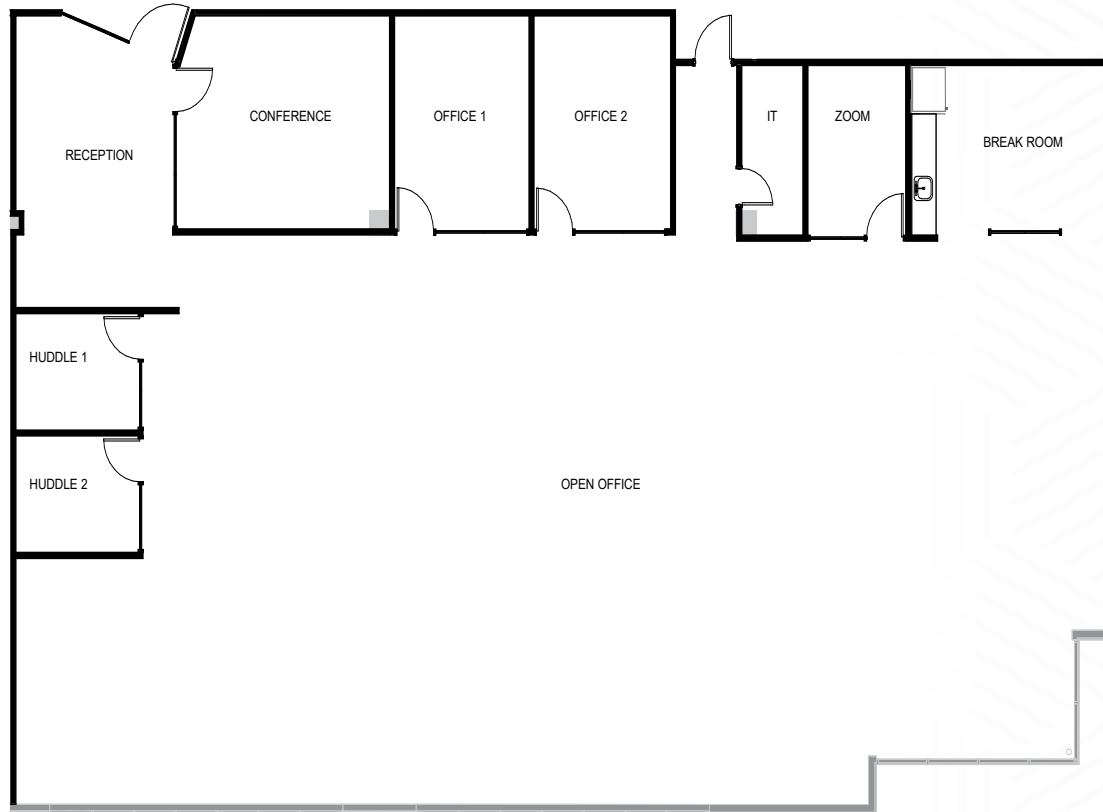

the reserve

AT PAPAGO PARK CENTER

SUITE 227

±5,634 SF AVAILABLE

- RECEPTION
- 2 HUDDLE ROOMS
- 1 CONFERENCE ROOM
- 1 ZOOM ROOM
- 2 PRIVATE OFFICES
- IT ROOM
- BREAK ROOM
- OPEN OFFICE