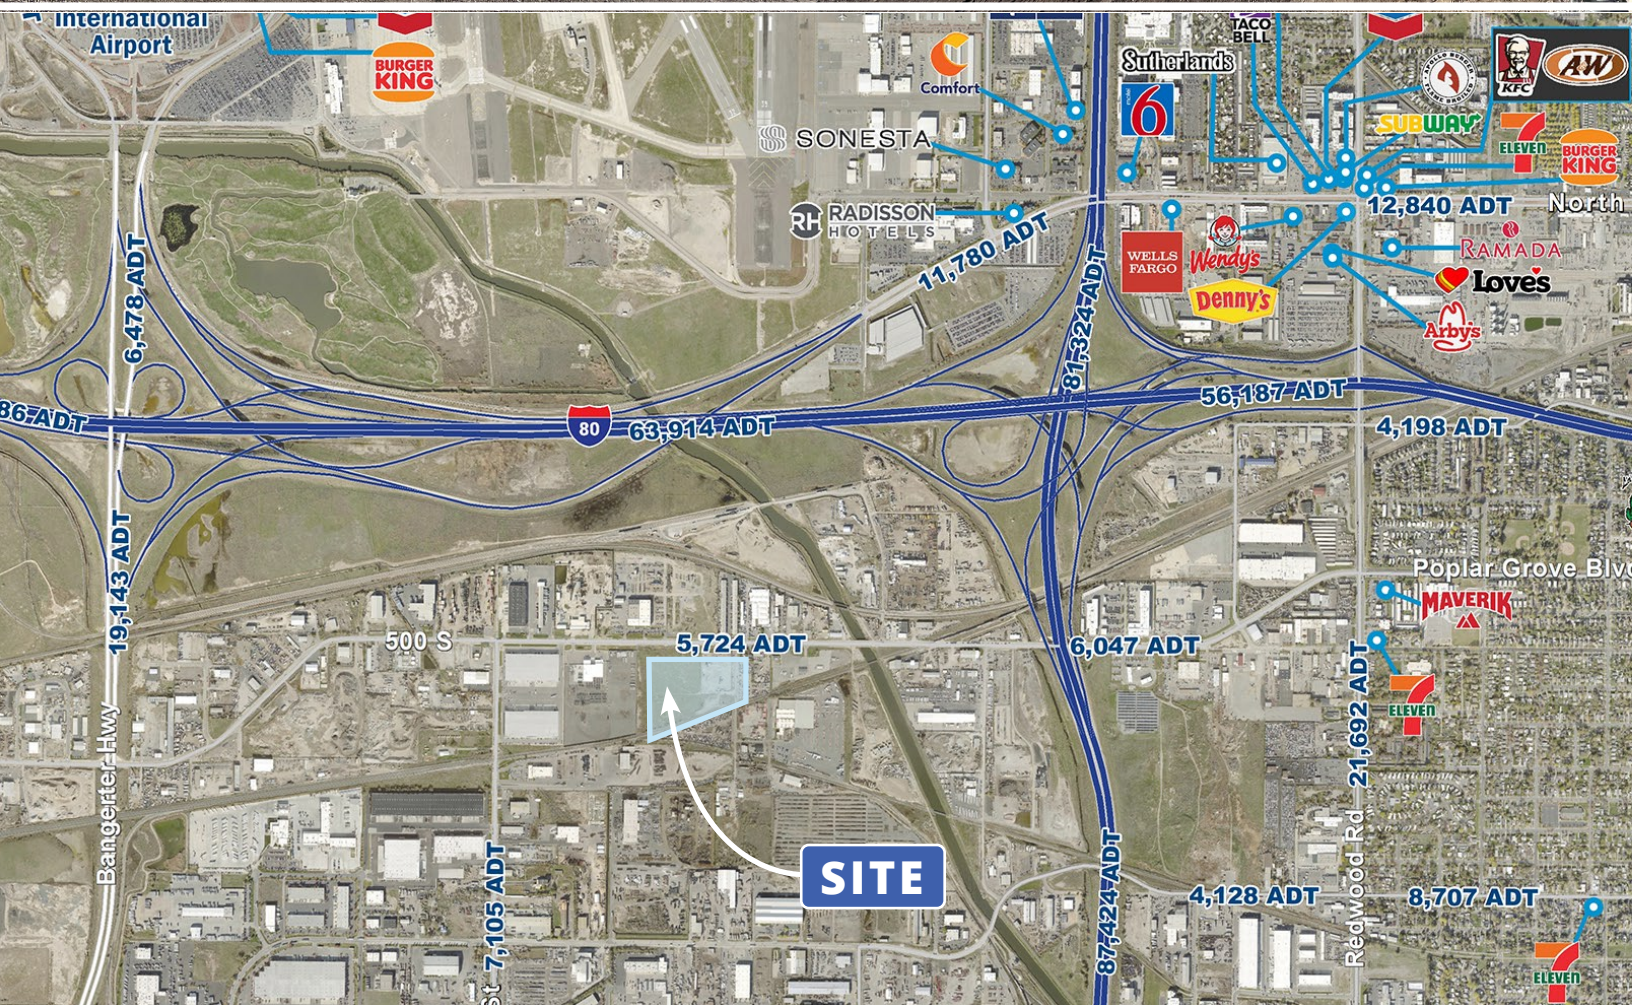

Local Aerial

Jeremy Terry
Vice President
+1 801 671 9349
jeremy.terry@colliers.com

Skyler Smith
Senior Associate
+1 801 946 6423
skyler.smith@colliers.com