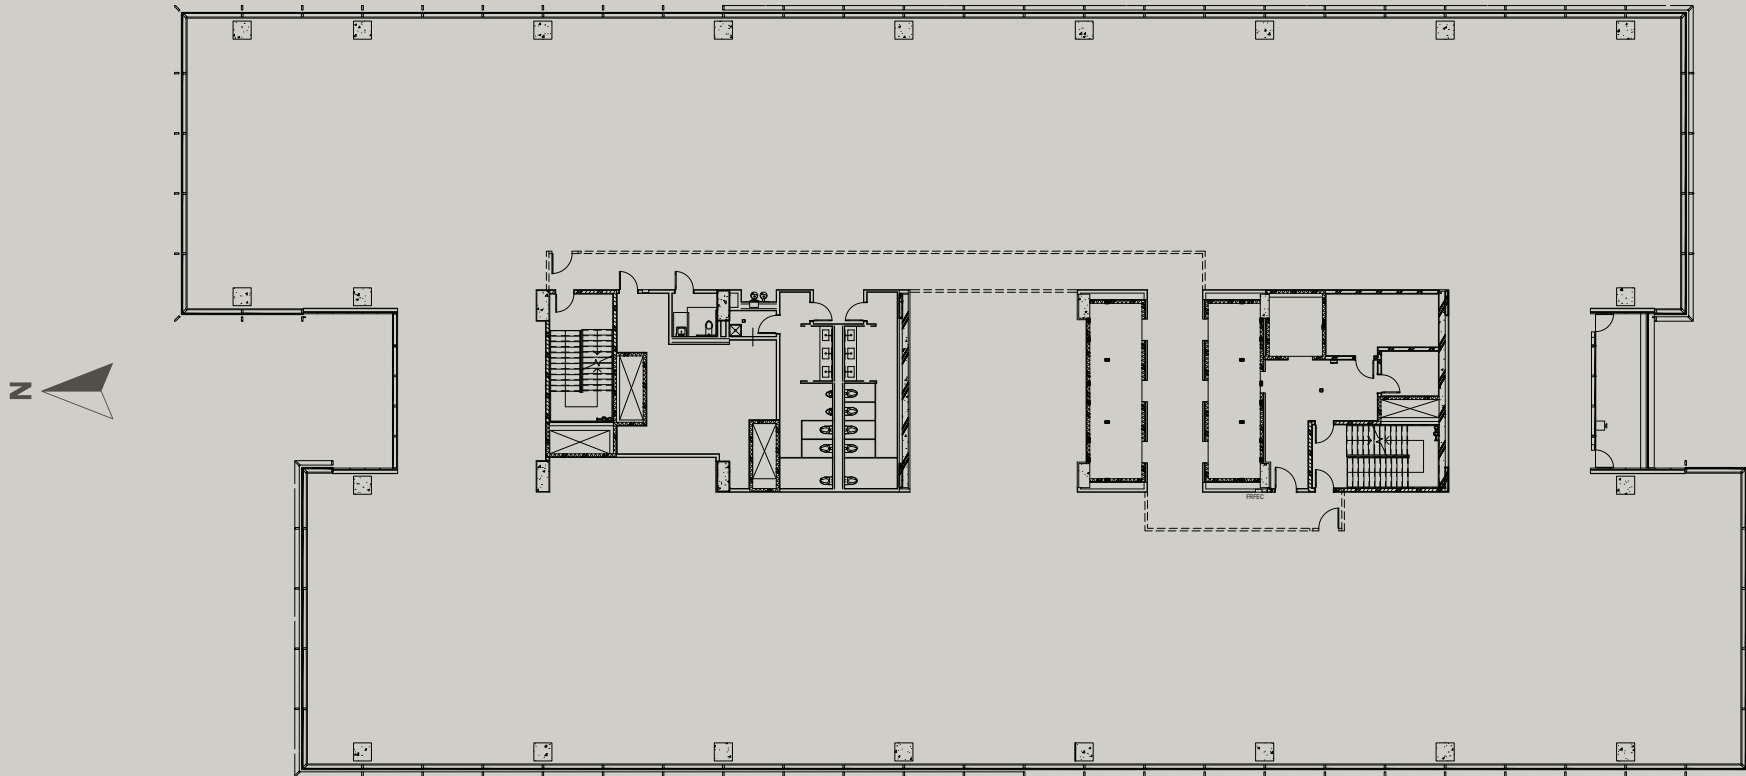

# TEN TWENTY

S P R I N G

19<sup>TH</sup> FLOOR 32,434 RSF

**Travis Garland** | 404.614.5252  
tgarland@portmanholdings.com

**Glenn Kolker** | 404.316.9651  
glenn.kolker@streamrealty.com

**Preston Menning** | 404.664.4527  
preston.menning@streamrealty.com