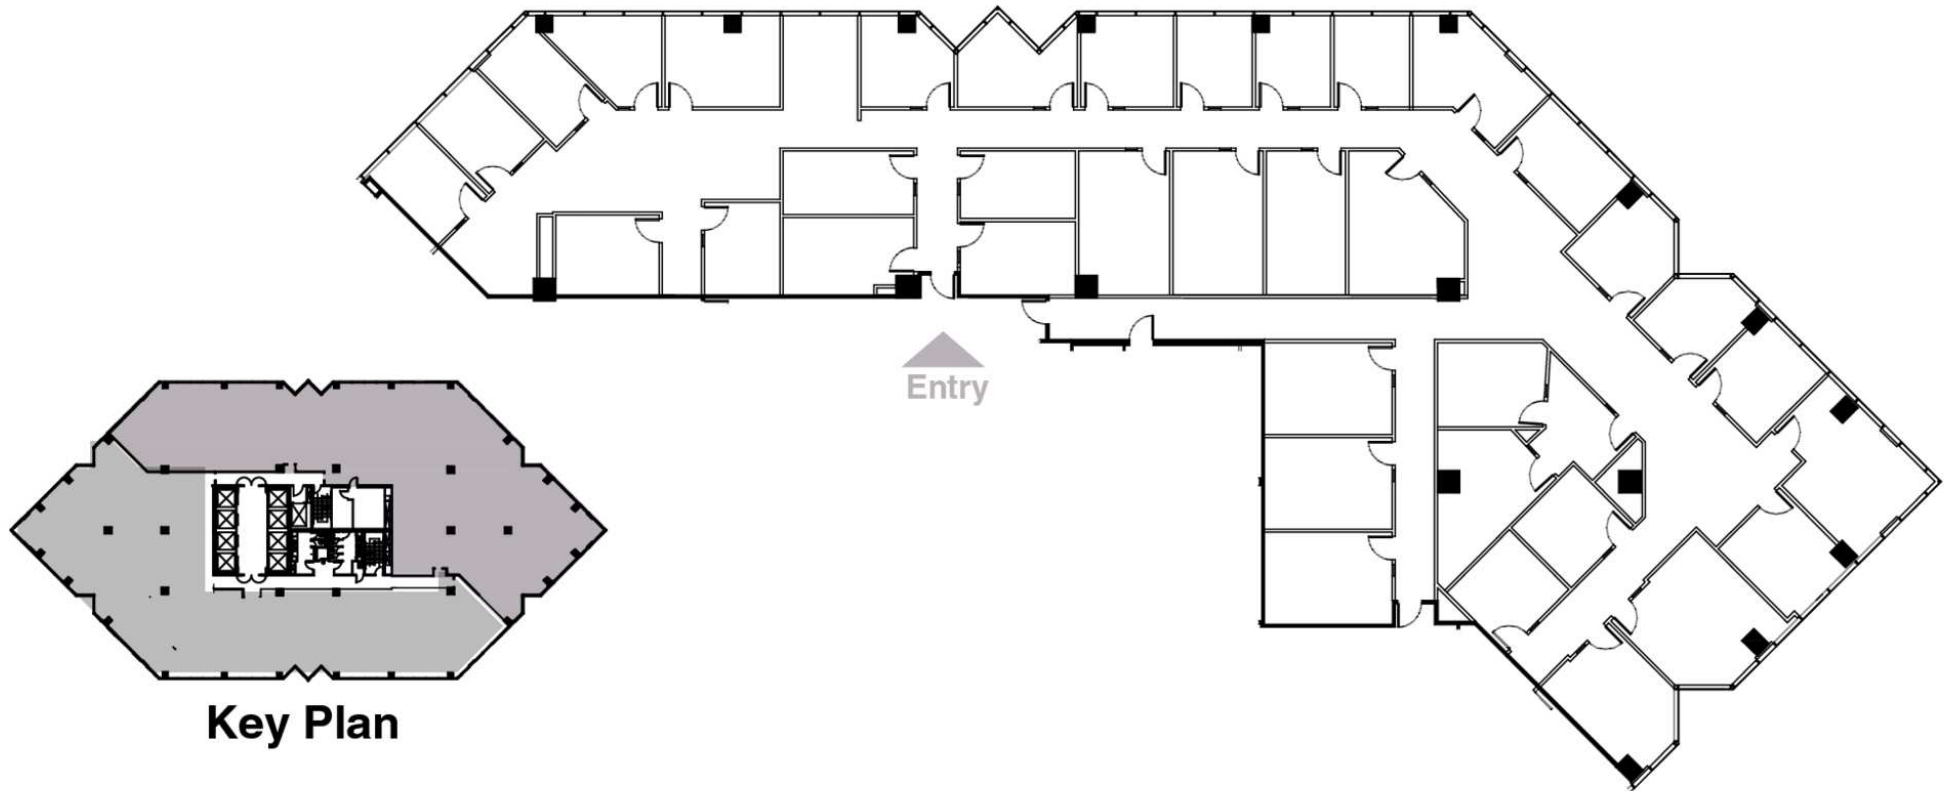

PEACHTREE

Suite 450 | 10,664 RSF

Key Plan

Michael Howell	Hunter Henritze	Gil Russell
404.926.1640	404.924.2819	404.519.0671
mhowell@lpc.com	hhenritze@lpc.com	grussell@lpc.com

Lincoln