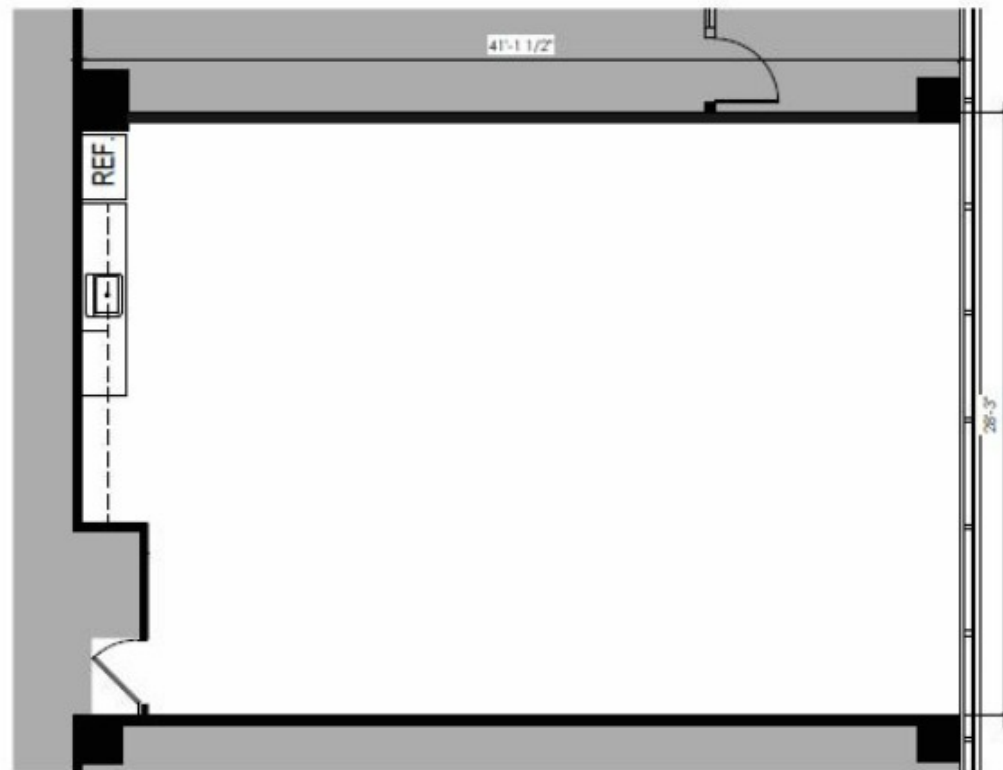

200 ASHFORD CENTER

Suite 145 | 1,358 RSF

Matt Fergus

Vice President
404.414.7059
mfergus@lpc.com

Seabie Hickson IV

Vice President
404.376.1295
shickson@lpc.com

Lincoln