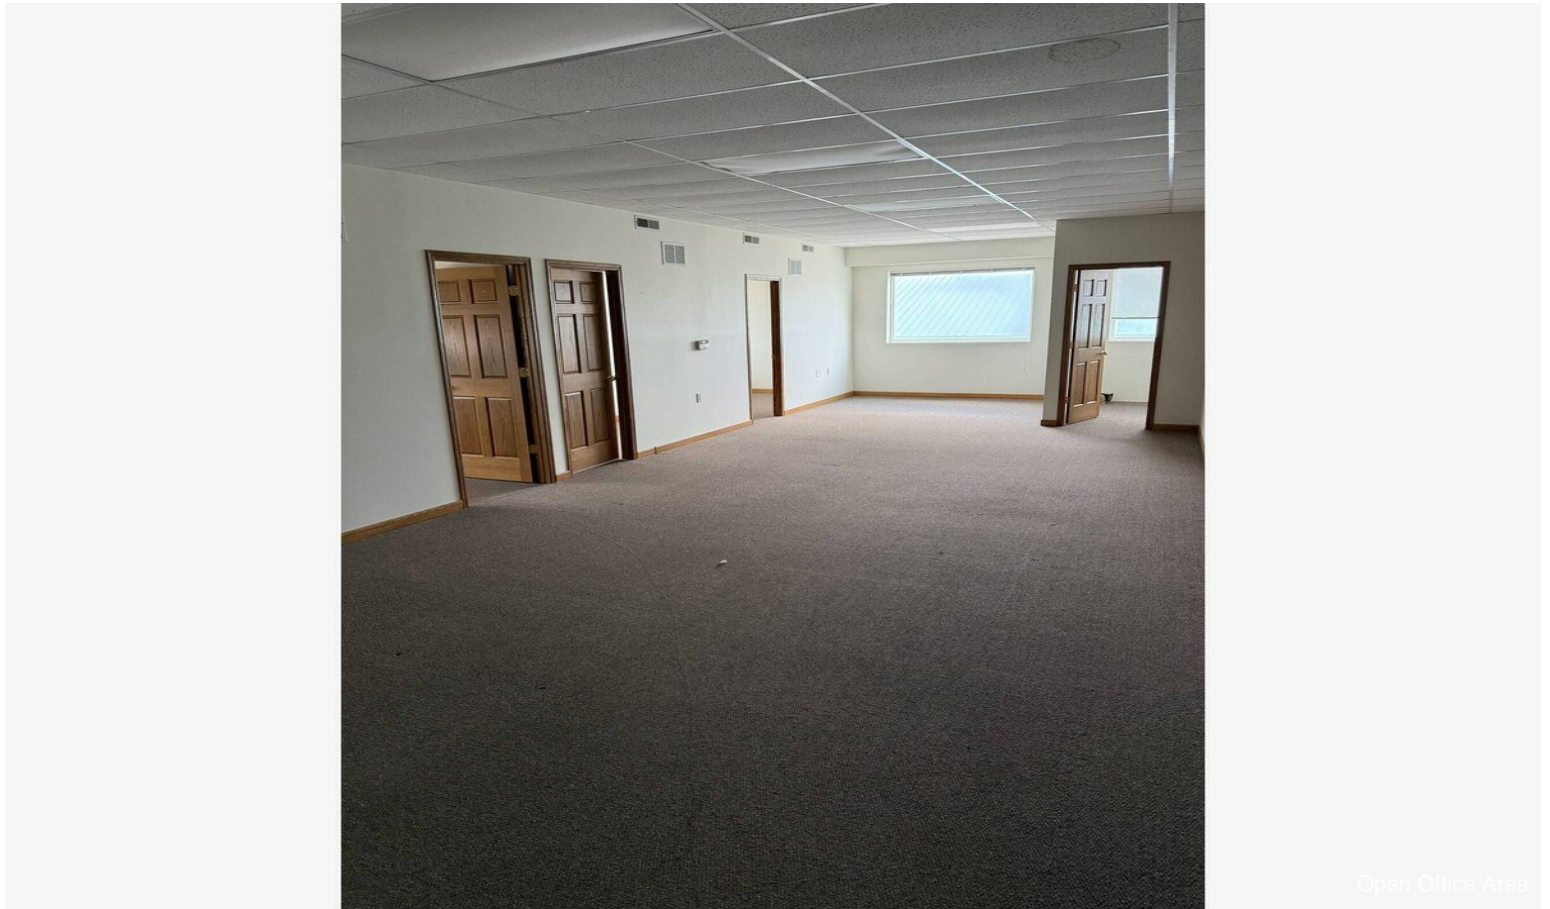

- Retail/Officespaces available | 300 SqFt - 4,500 SqFt
- Loading Dock Availability Billboard Available (Optional)
- Loading Dock Access
- Flexible Space Layouts
- Large overflow parking area For Trucks and Trailers

Let's make a deal!!

Ready to move in!

Office sizes vary from 300 sf to 4,500 sf.

Gross Lease available!

Flexible Terms.

Loading Dock Access

Flexible Space Layouts

Large overflow parking area

Property Photos

Second Entrance and Lower Retail/Office

Office Entrance

Property Photos

Property Photos

Property Photos

Office

Office With Loading Dock

Property Photos

Property Photos

Office

Upper Office with Second Entrance

Property Photos

Property Photos

Office

Open Office Area